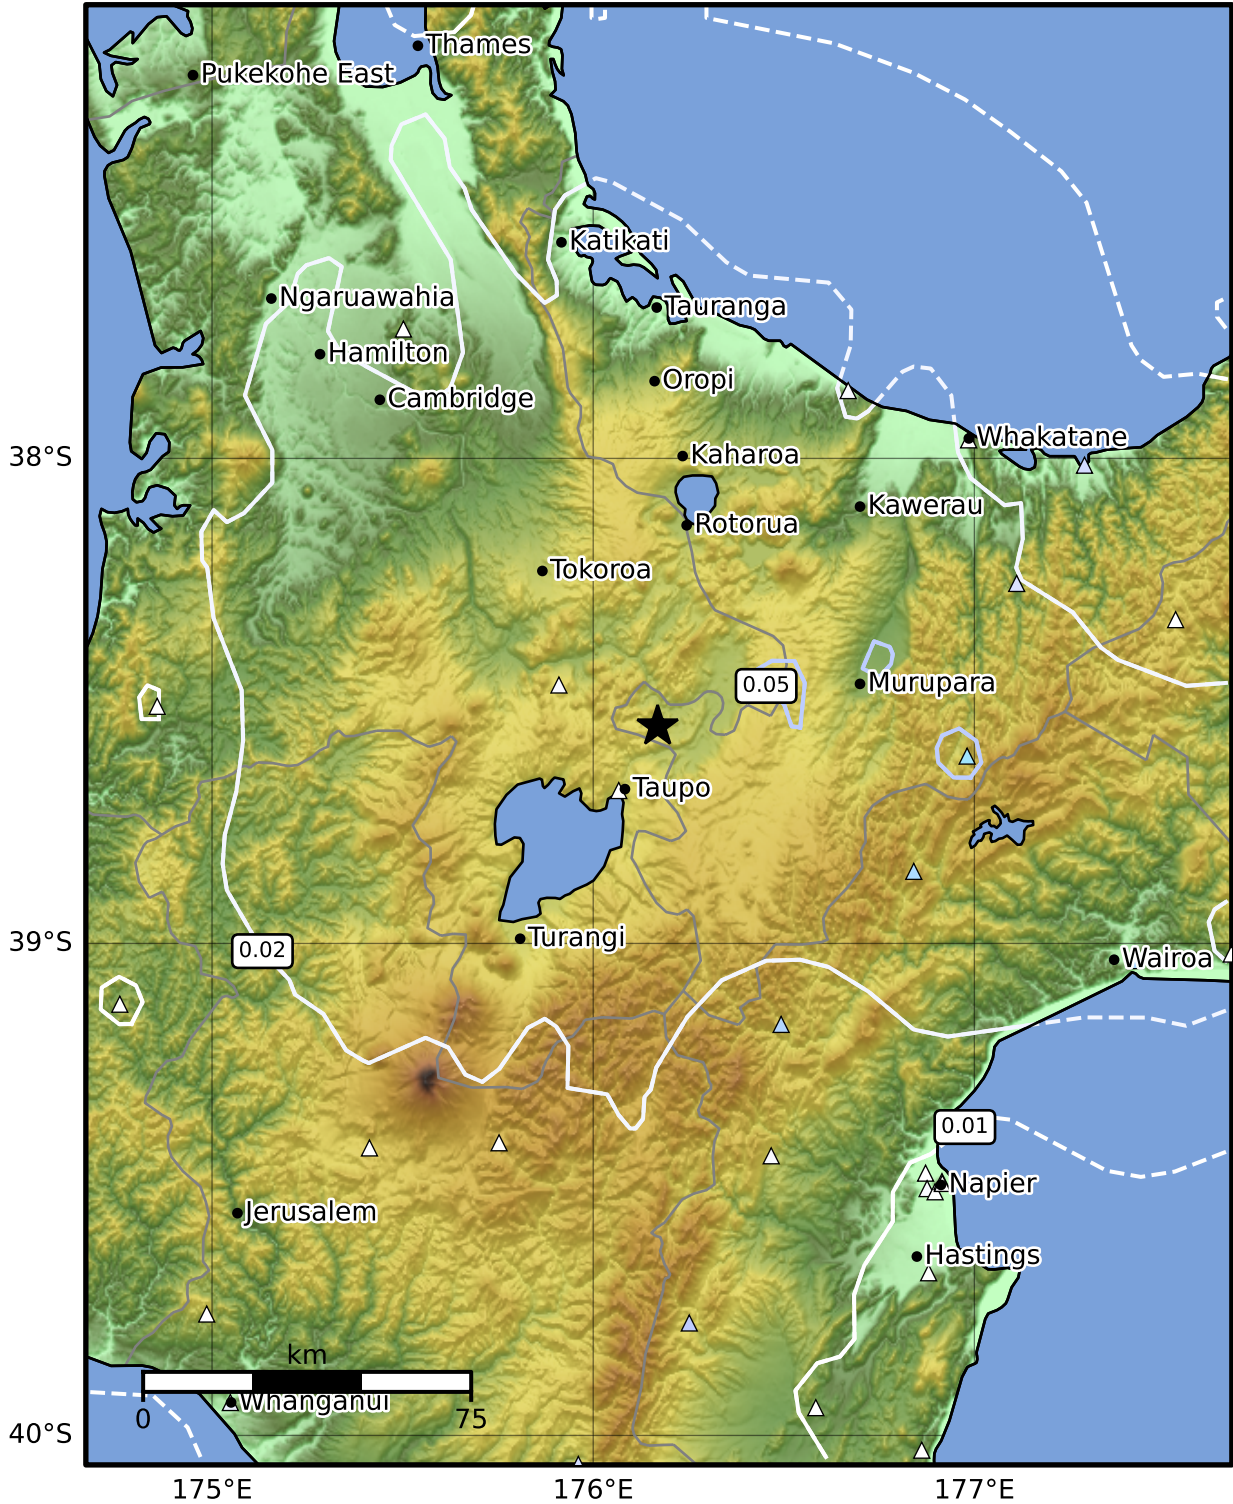

1.0 Second Peak Spectral Acceleration Map GNS Science  
 ShakeMap: Taupo

Nov 11, 2021 07:49:00 UTC M3.9 S38.55 E176.17 Depth: 95.2km ID:2021p849528

Scale based on Moratalla et al.(2021) and Worden et al.(2012) Version 1: Processed 2025-02-23T06:02:12Z  
 Δ Seismic Instrument ○ Reported Intensity ★ Epicenter