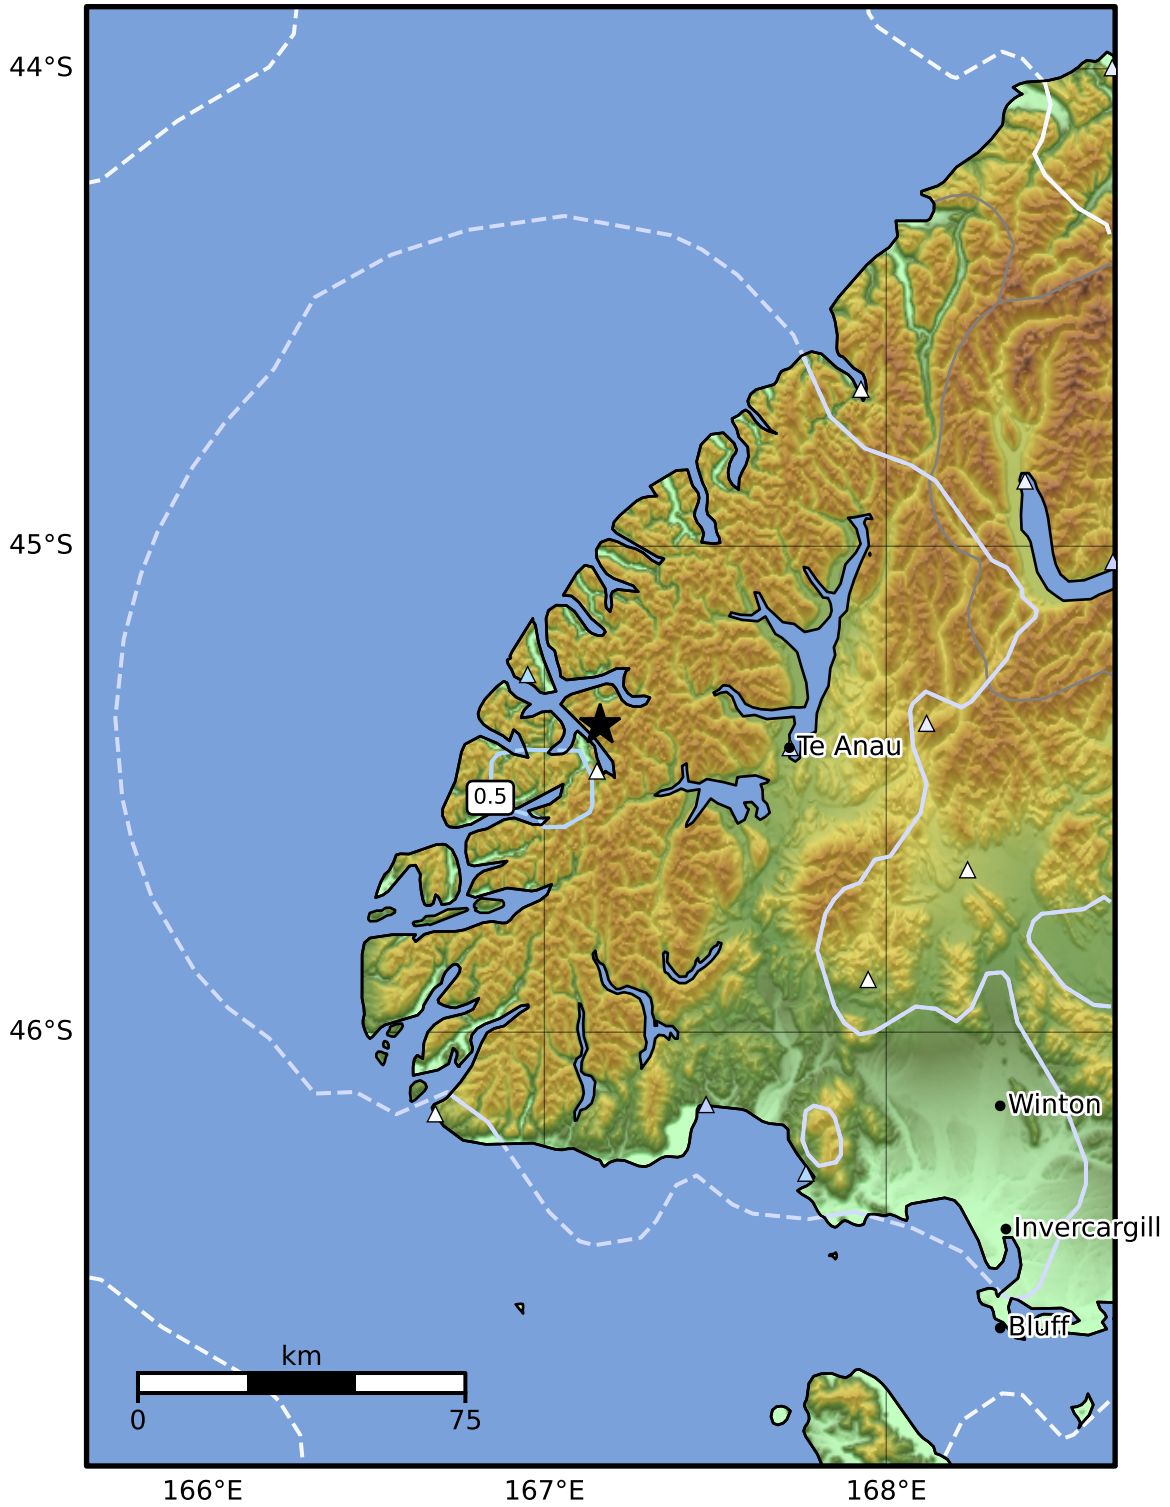

0.3 Second Peak Spectral Acceleration Map GNS Science  
ShakeMap: Fiordland

Jan 02, 2022 01:58:21 UTC M4.0 S45.37 E167.16 Depth: 87.0km ID:2022p002924

SA(0.3) (%g)	0.1	0.2	0.5	1	2	5	10	20	50	100	200
--------------	-----	-----	-----	---	---	---	----	----	----	-----	-----

Scale based on Moratalla et al.(2021) and Worden et al.(2012) Version 1: Processed 2025-02-23T06:23:08Z

△ Seismic Instrument ○ Reported Intensity ★ Epicenter