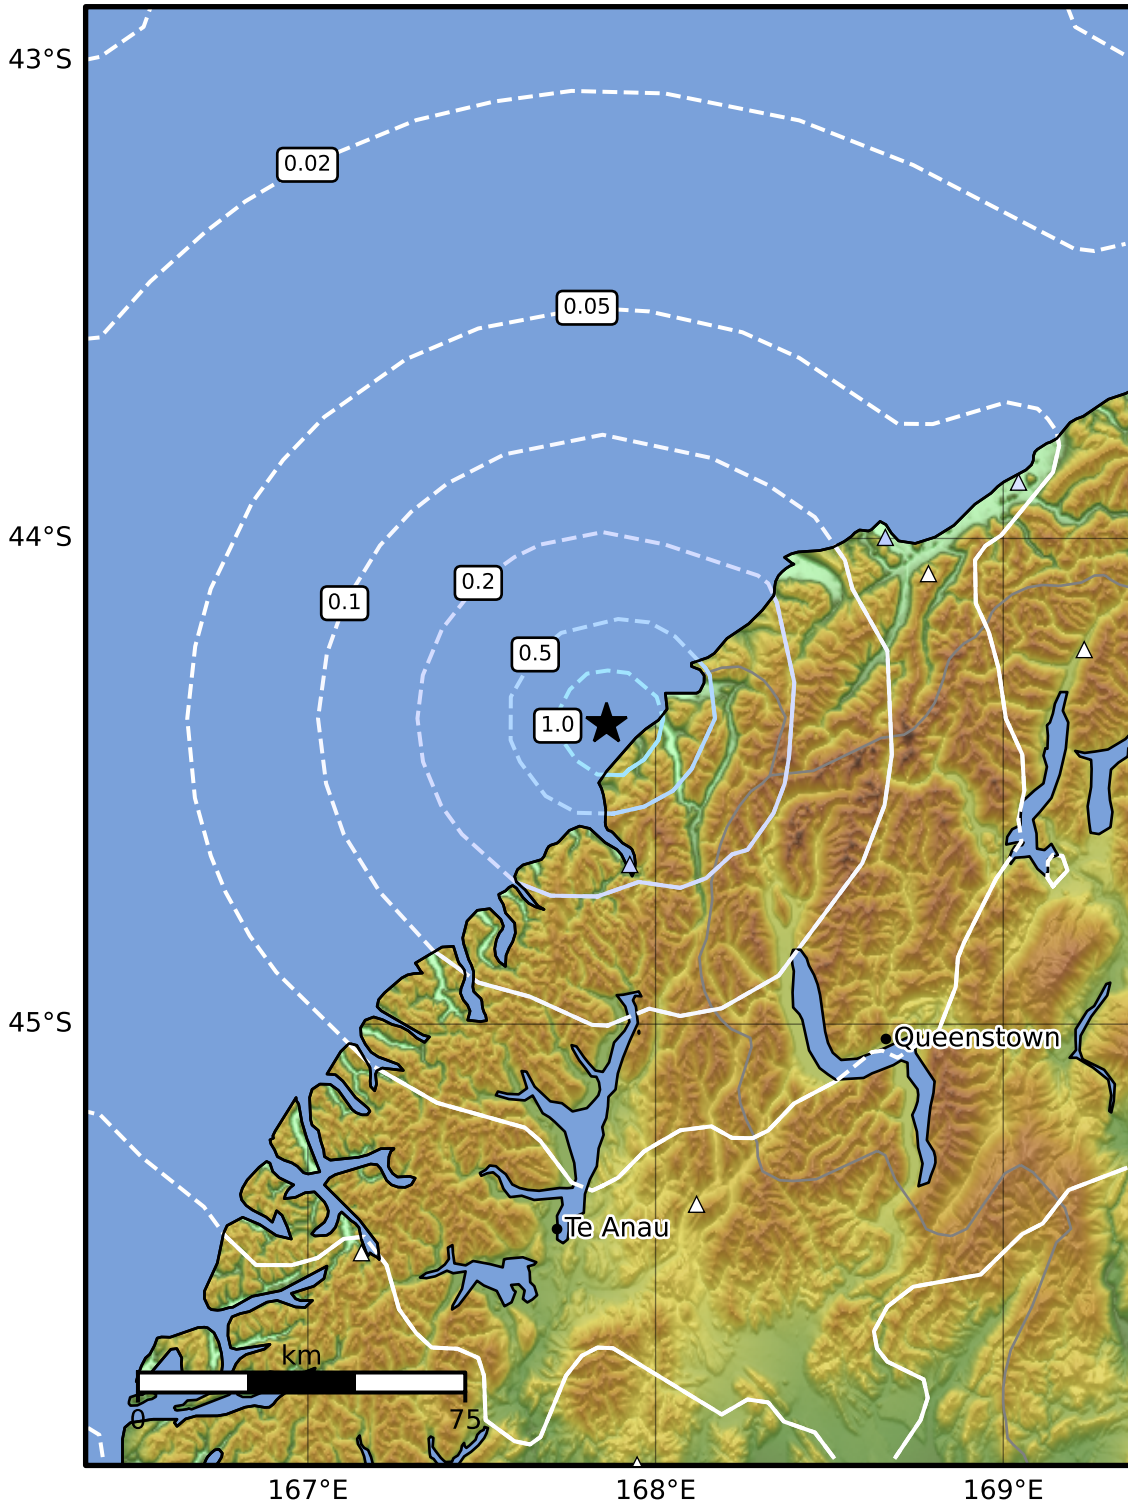

0.3 Second Peak Spectral Acceleration Map GNS Science
 ShakeMap: Fiordland
 Mar 07, 2022 17:58:51 UTC M3.9 S44.38 E167.86 Depth: 5.0km ID:2022p177700

SA(0.3) (%g)	0.1	0.2	0.5	1	2	5	10	20	50	100	200
---------------------	------------	------------	------------	----------	----------	----------	-----------	-----------	-----------	------------	------------

Scale based on Moratalla et al.(2021) and Worden et al.(2012) Version 1: Processed 2025-02-23T05:44:25Z

△ Seismic Instrument ○ Reported Intensity ★ Epicenter