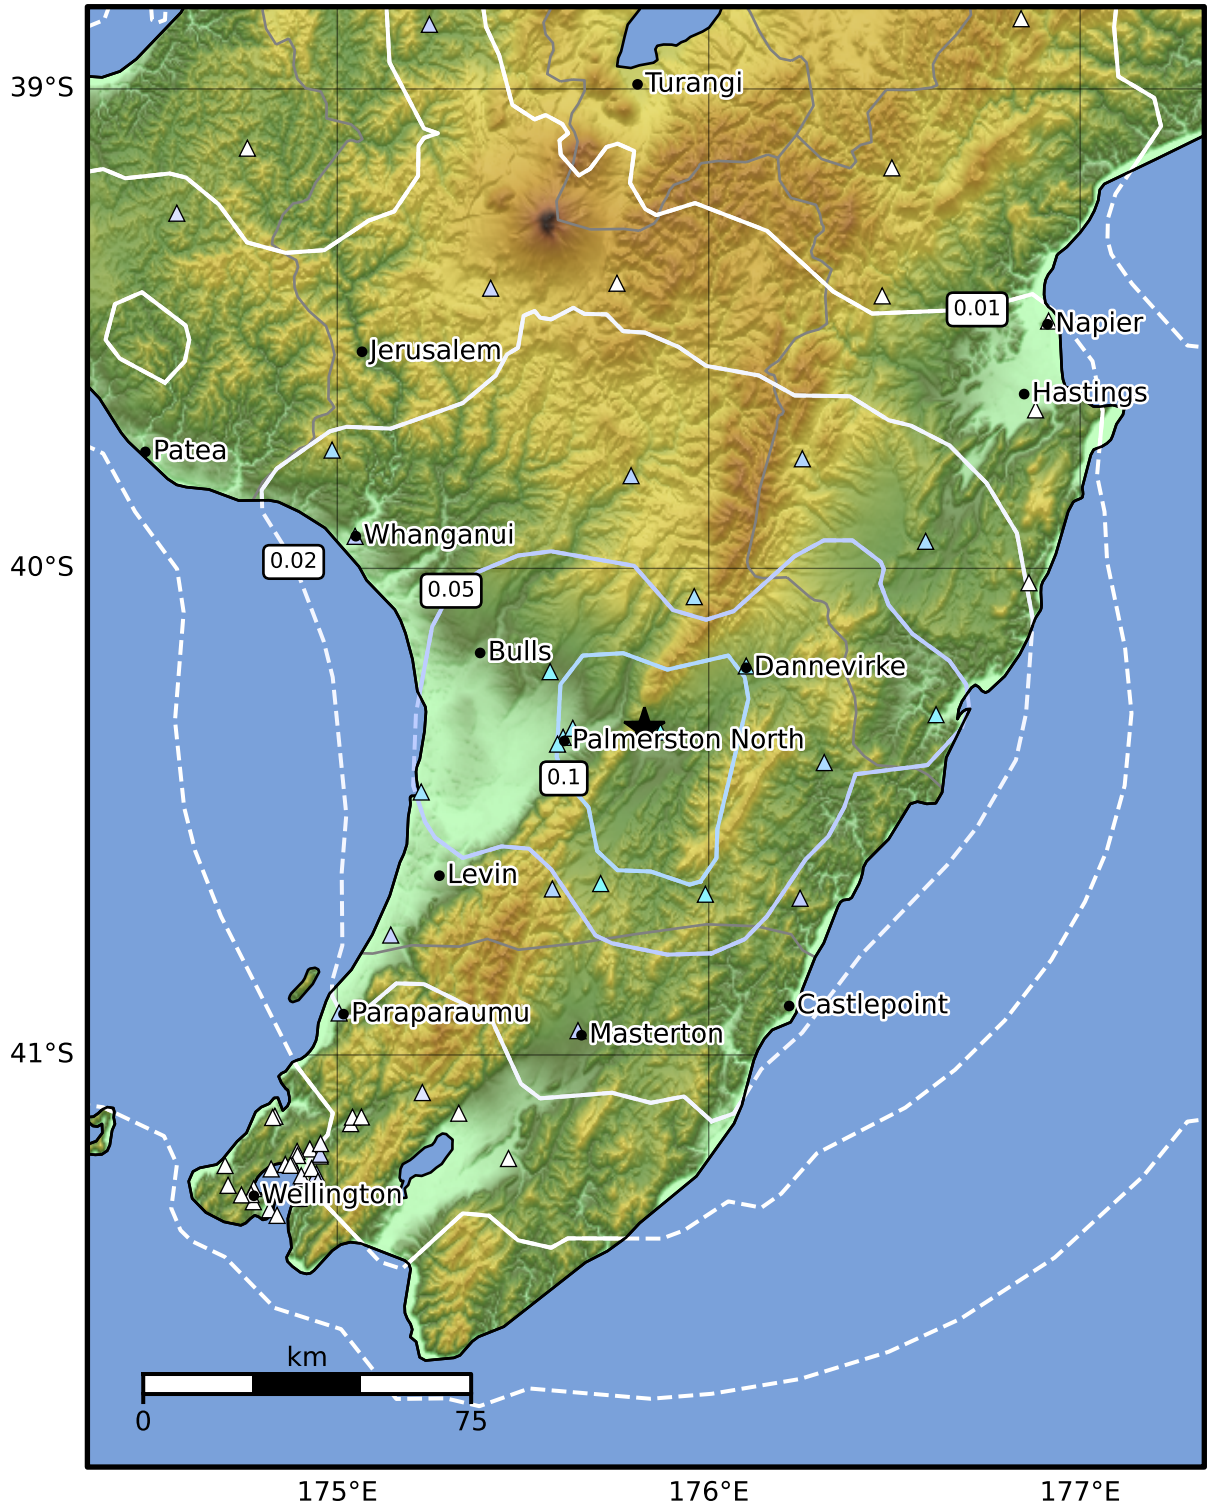

1.0 Second Peak Spectral Acceleration Map GNS Science

ShakeMap: Wairarapa

Mar 18, 2022 18:21:54 UTC M4.0 S40.33 E175.83 Depth: 26.4km ID:2022p207473

SA(1.0) (%g)	0.1	0.2	0.5	1	2	5	10	20	50	100	200
---------------------	------------	------------	------------	----------	----------	----------	-----------	-----------	-----------	------------	------------

Scale based on Moratalla et al.(2021) and Worden et al.(2012) Version 1: Processed 2025-02-23T05:44:25Z

△ Seismic Instrument ○ Reported Intensity ★ Epicenter