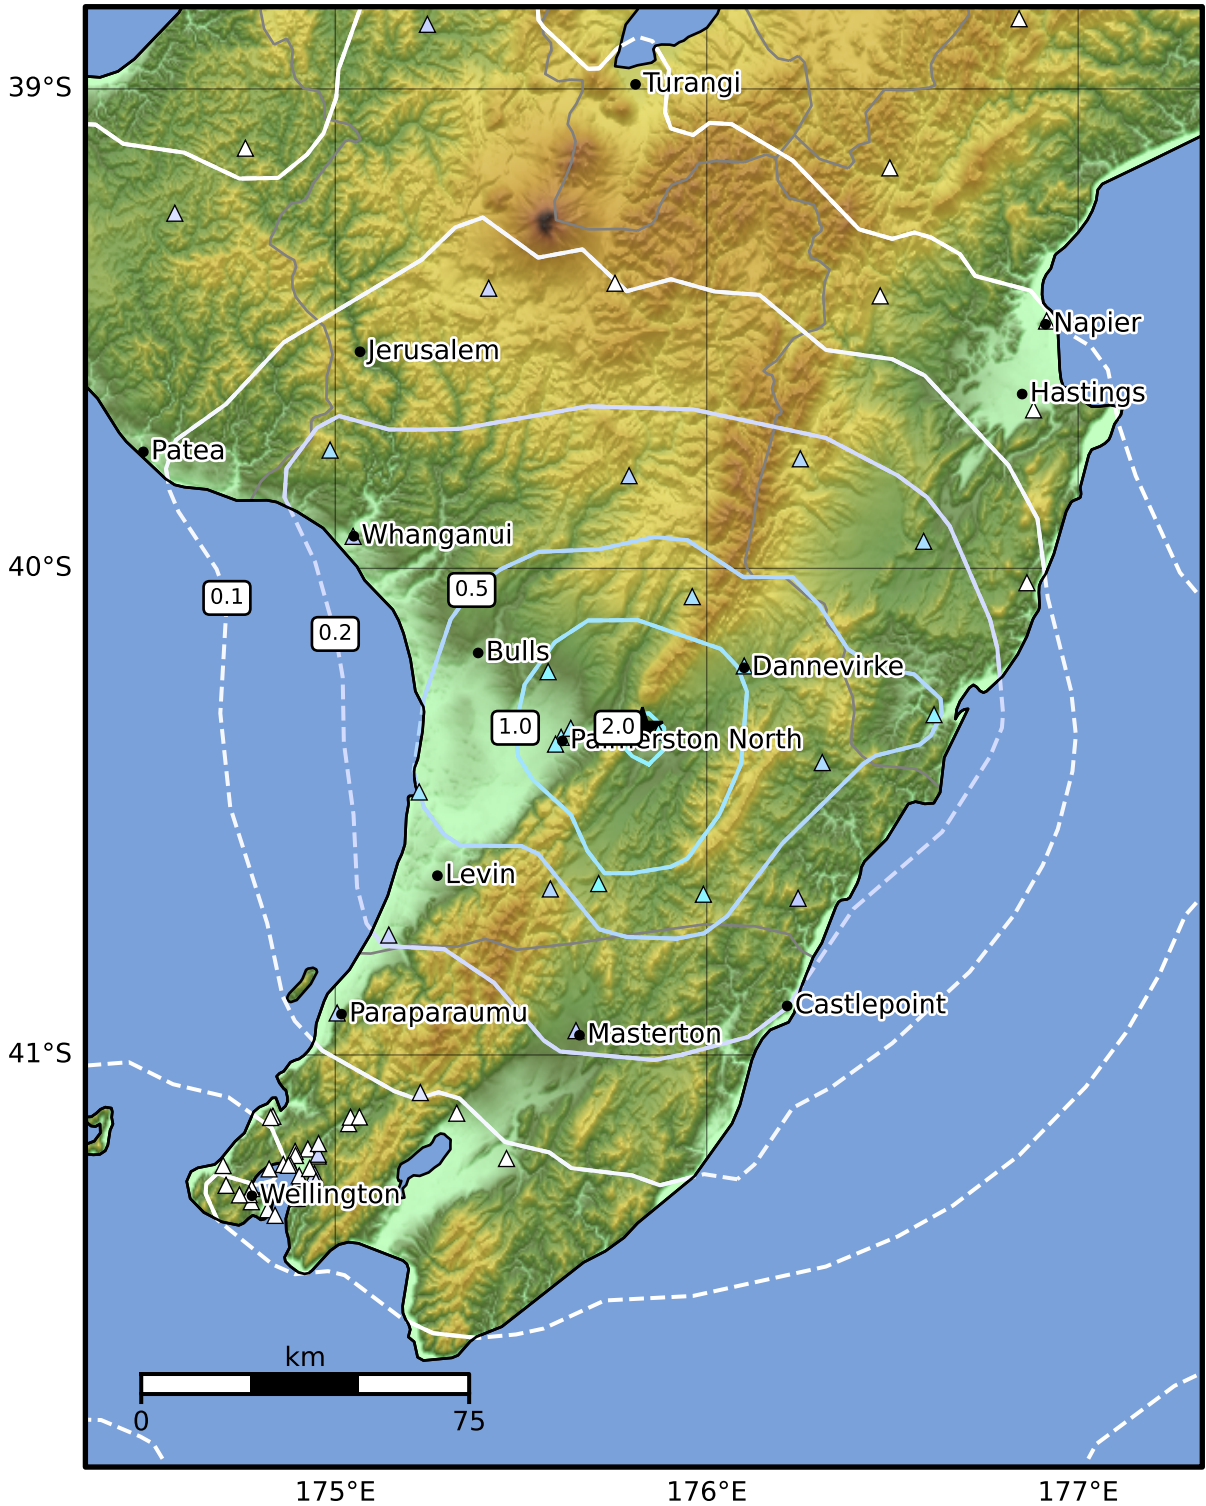

0.3 Second Peak Spectral Acceleration Map GNS Science
ShakeMap: Wairarapa

Mar 18, 2022 18:21:54 UTC M4.0 S40.33 E175.83 Depth: 26.4km ID:2022p207473

SA(0.3) (%g)	0.1	0.2	0.5	1	2	5	10	20	50	100	200
---------------------	------------	------------	------------	----------	----------	----------	-----------	-----------	-----------	------------	------------

Scale based on Moratalla et al.(2021) and Worden et al.(2012) Version 1: Processed 2025-02-23T05:44:25Z

△ Seismic Instrument ○ Reported Intensity ★ Epicenter