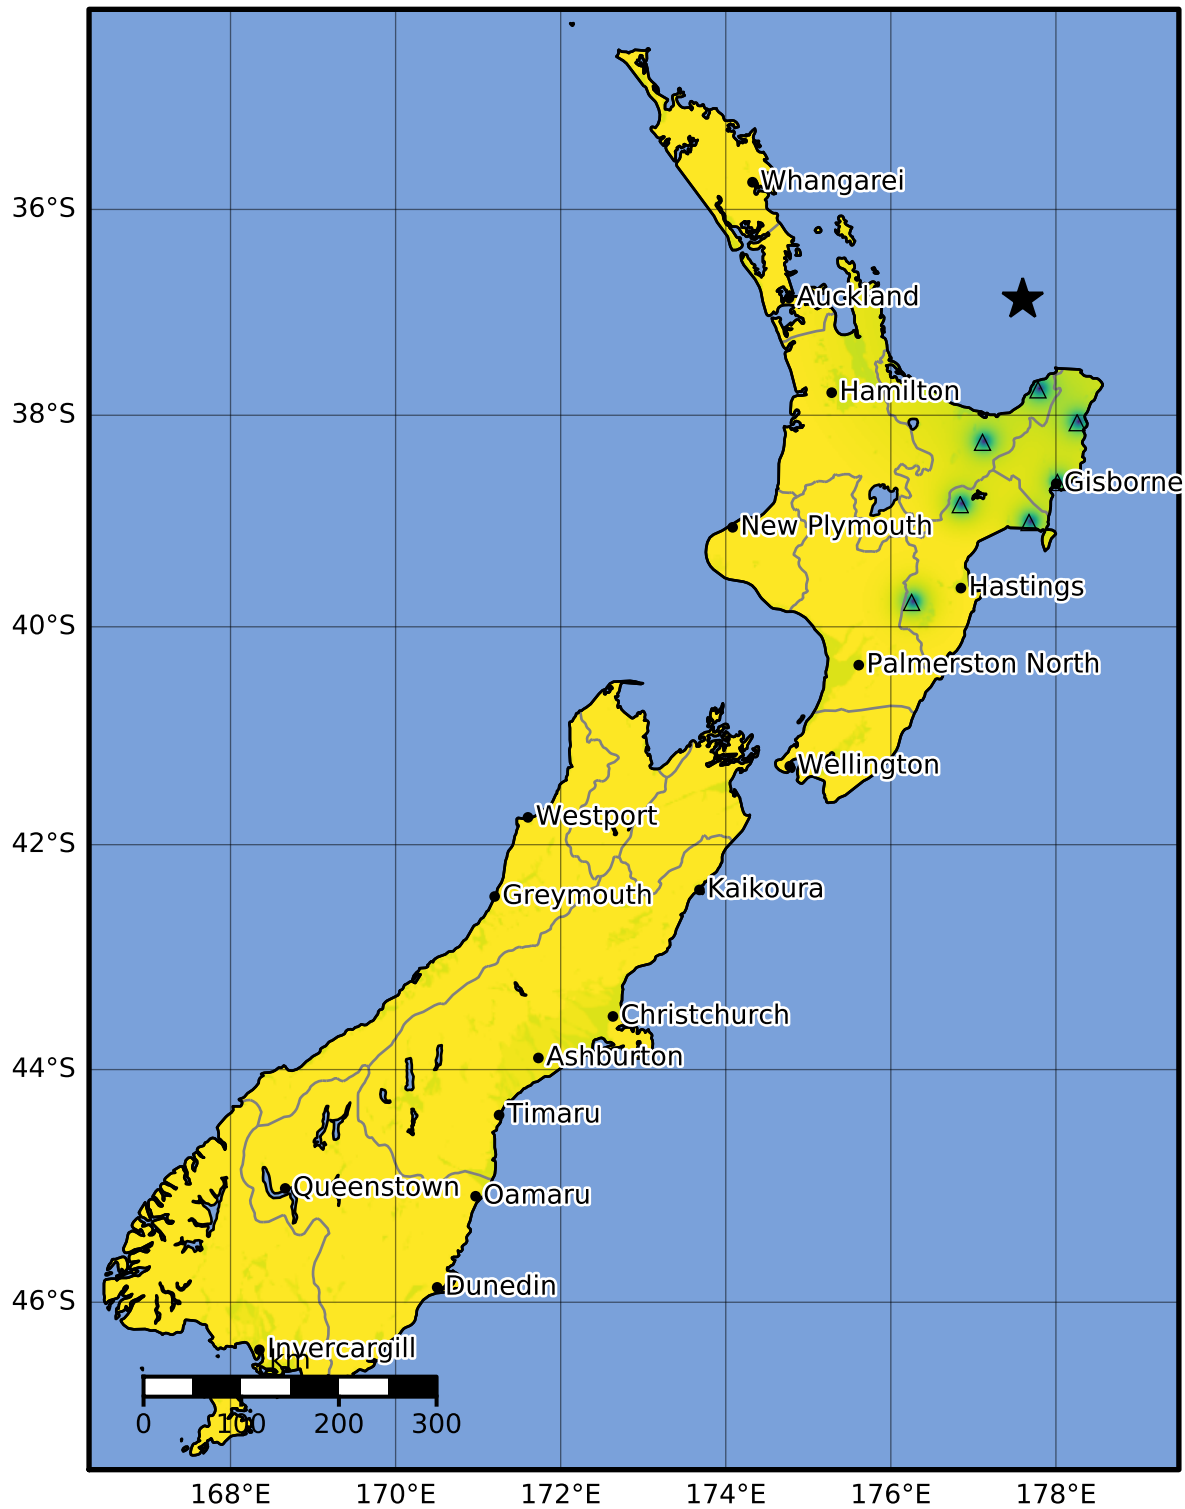

Peak Ground Acceleration Map GNS Science
Uncertainty ShakeMap: Raukumara Plain
May 01, 2022 14:13:03 UTC M3.7 S36.88 E177.60 Depth: 141.4km
ID:2022p325925_20220501141342

Version 3: Processed 2022-05-01T14:31:09Z