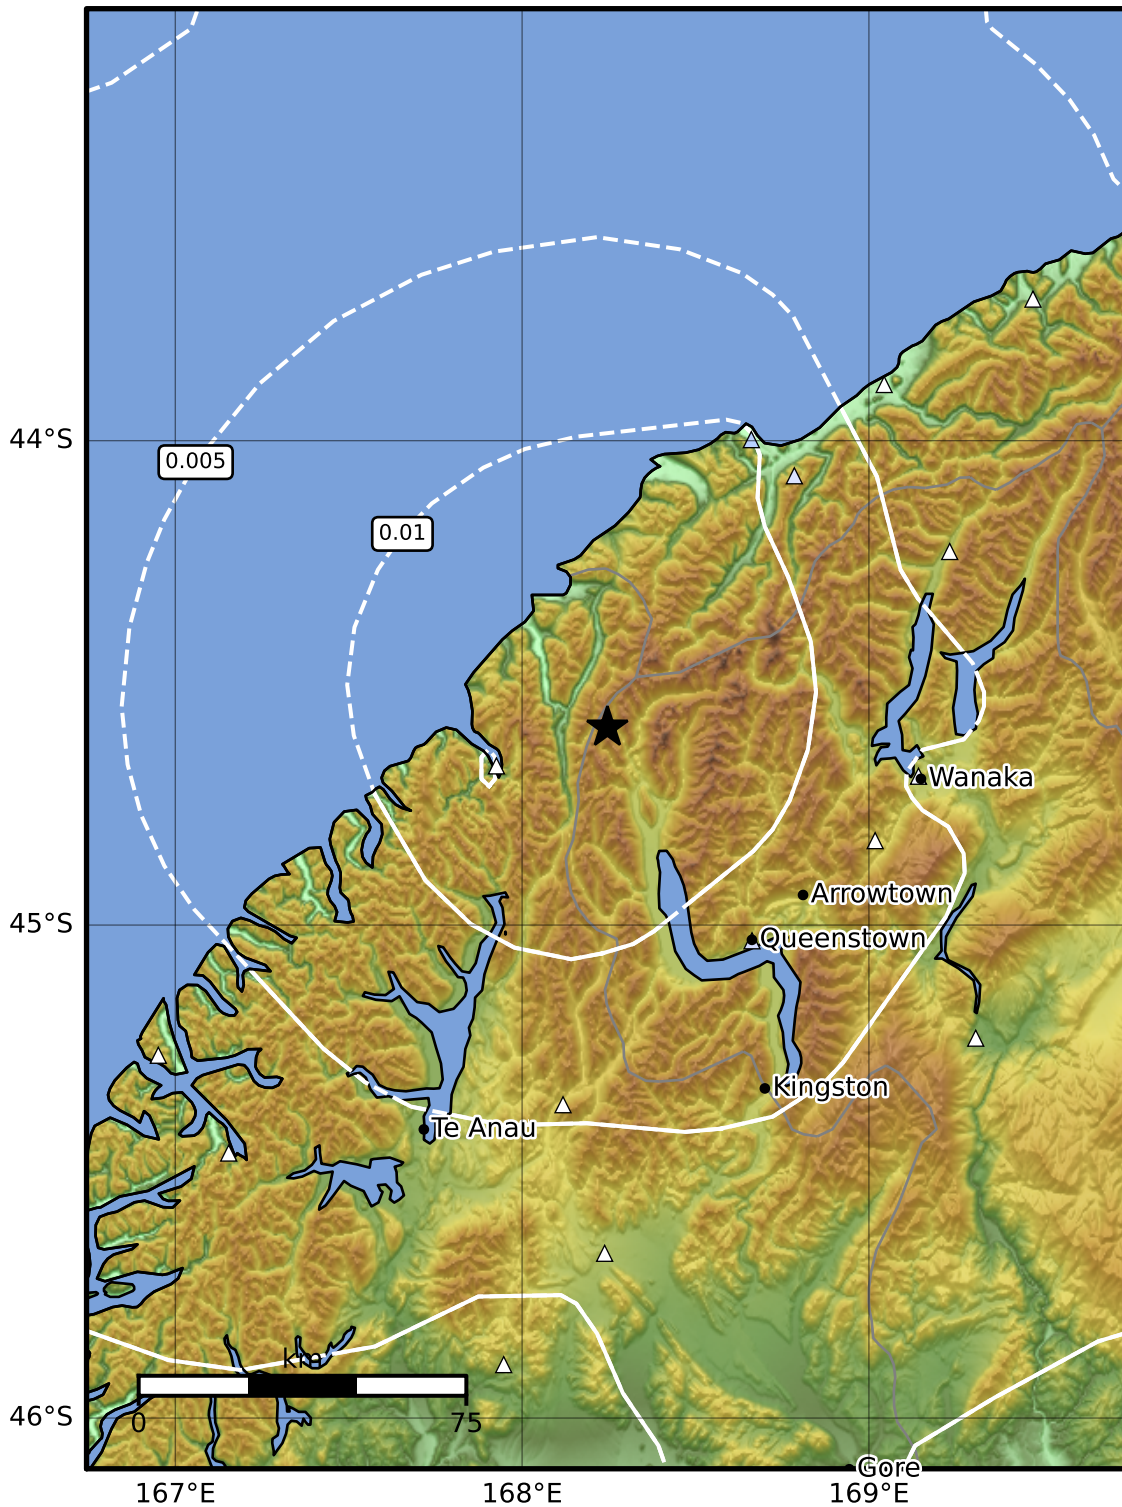

1.0 Second Peak Spectral Acceleration Map GNS Science
ShakeMap: Fiordland

May 03, 2022 14:56:52 UTC M3.6 S44.59 E168.25 Depth: 59.9km ID:2022p331412

SA(1.0) (%g)	0.1	0.2	0.5	1	2	5	10	20	50	100	200
--------------	-----	-----	-----	---	---	---	----	----	----	-----	-----

Scale based on Moratalla et al.(2021) and Worden et al.(2012) Version 13: Processed 2022-06-01T22:26:19Z

△ Seismic Instrument ○ Reported Intensity ★ Epicenter