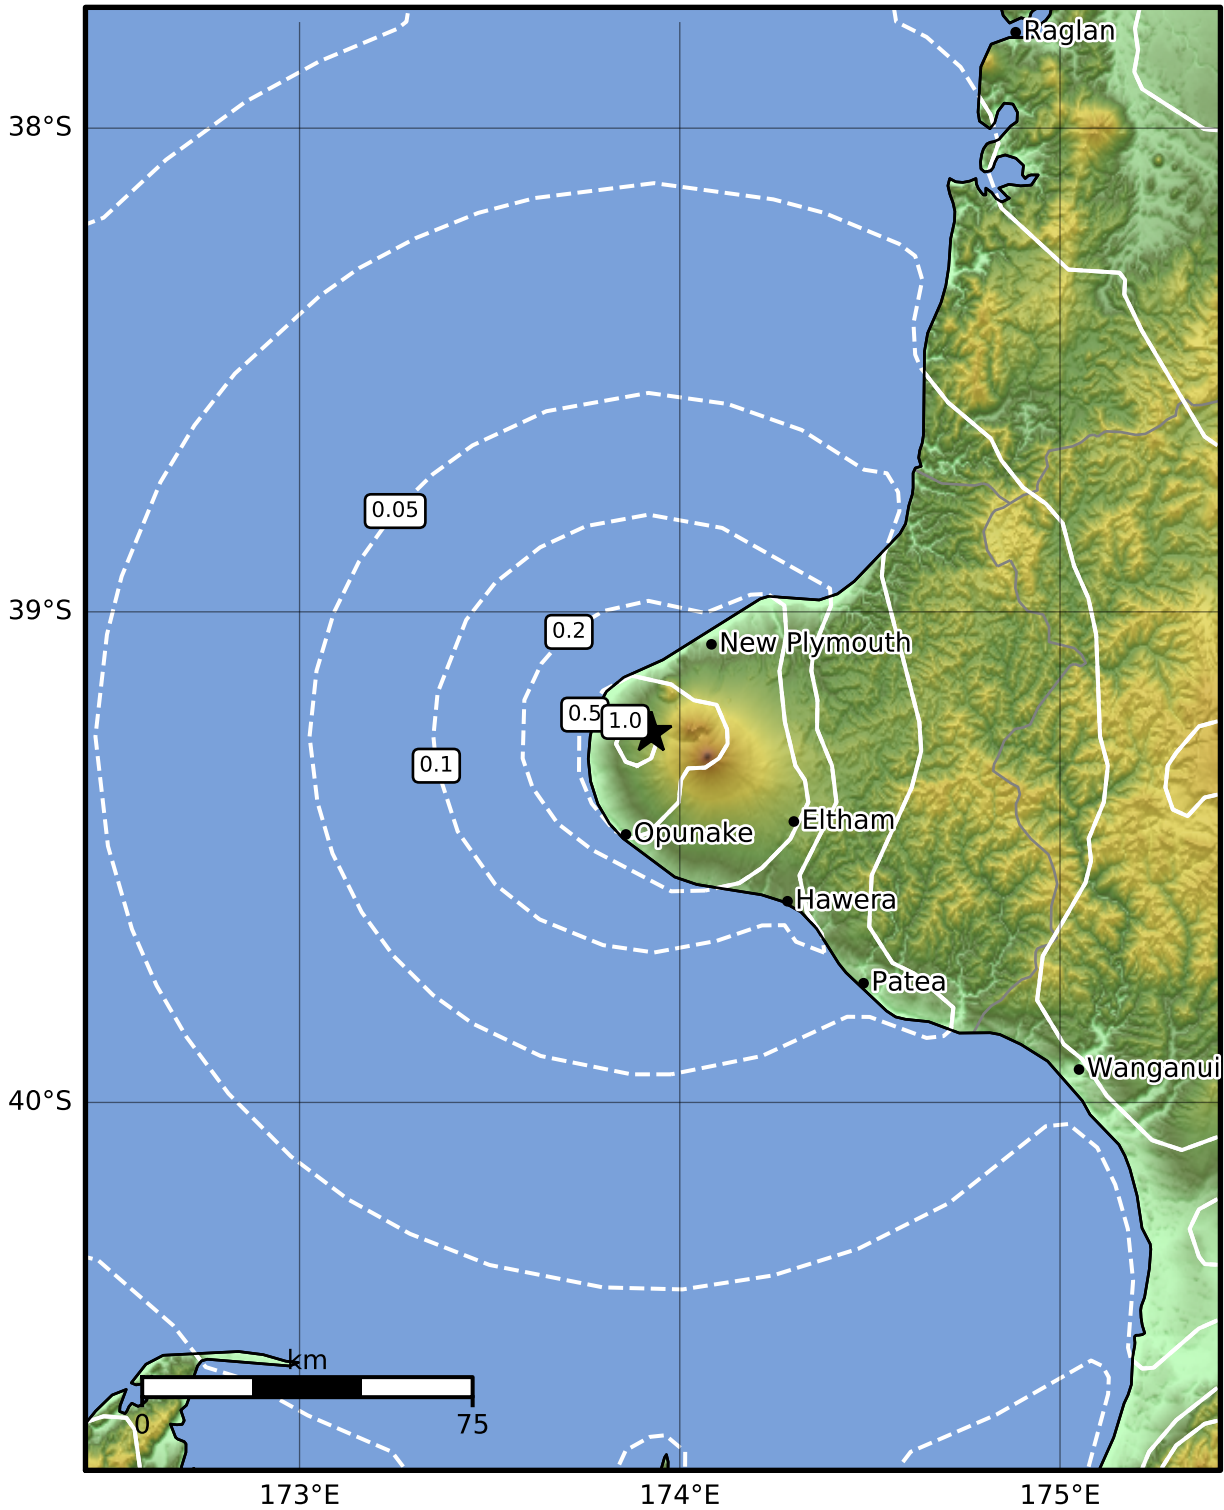

0.3 Second Peak Spectral Acceleration Map GNS Science
 ShakeMap: Taranaki
 May 04, 2022 12:12:41 UTC M3.7 S39.25 E173.93 Depth: 15.1km
 ID:2022p333807_20220504121308

SA(0.3) (%g)	0.1	0.2	0.5	1	2	5	10	20	50	100	200
---------------------	------------	------------	------------	----------	----------	----------	-----------	-----------	-----------	------------	------------

Scale based on Worden et al. (2012)

Version 1: Processed 2022-05-04T12:21:22Z

△ Seismic Instrument ○ Reported Intensity

★ Epicenter