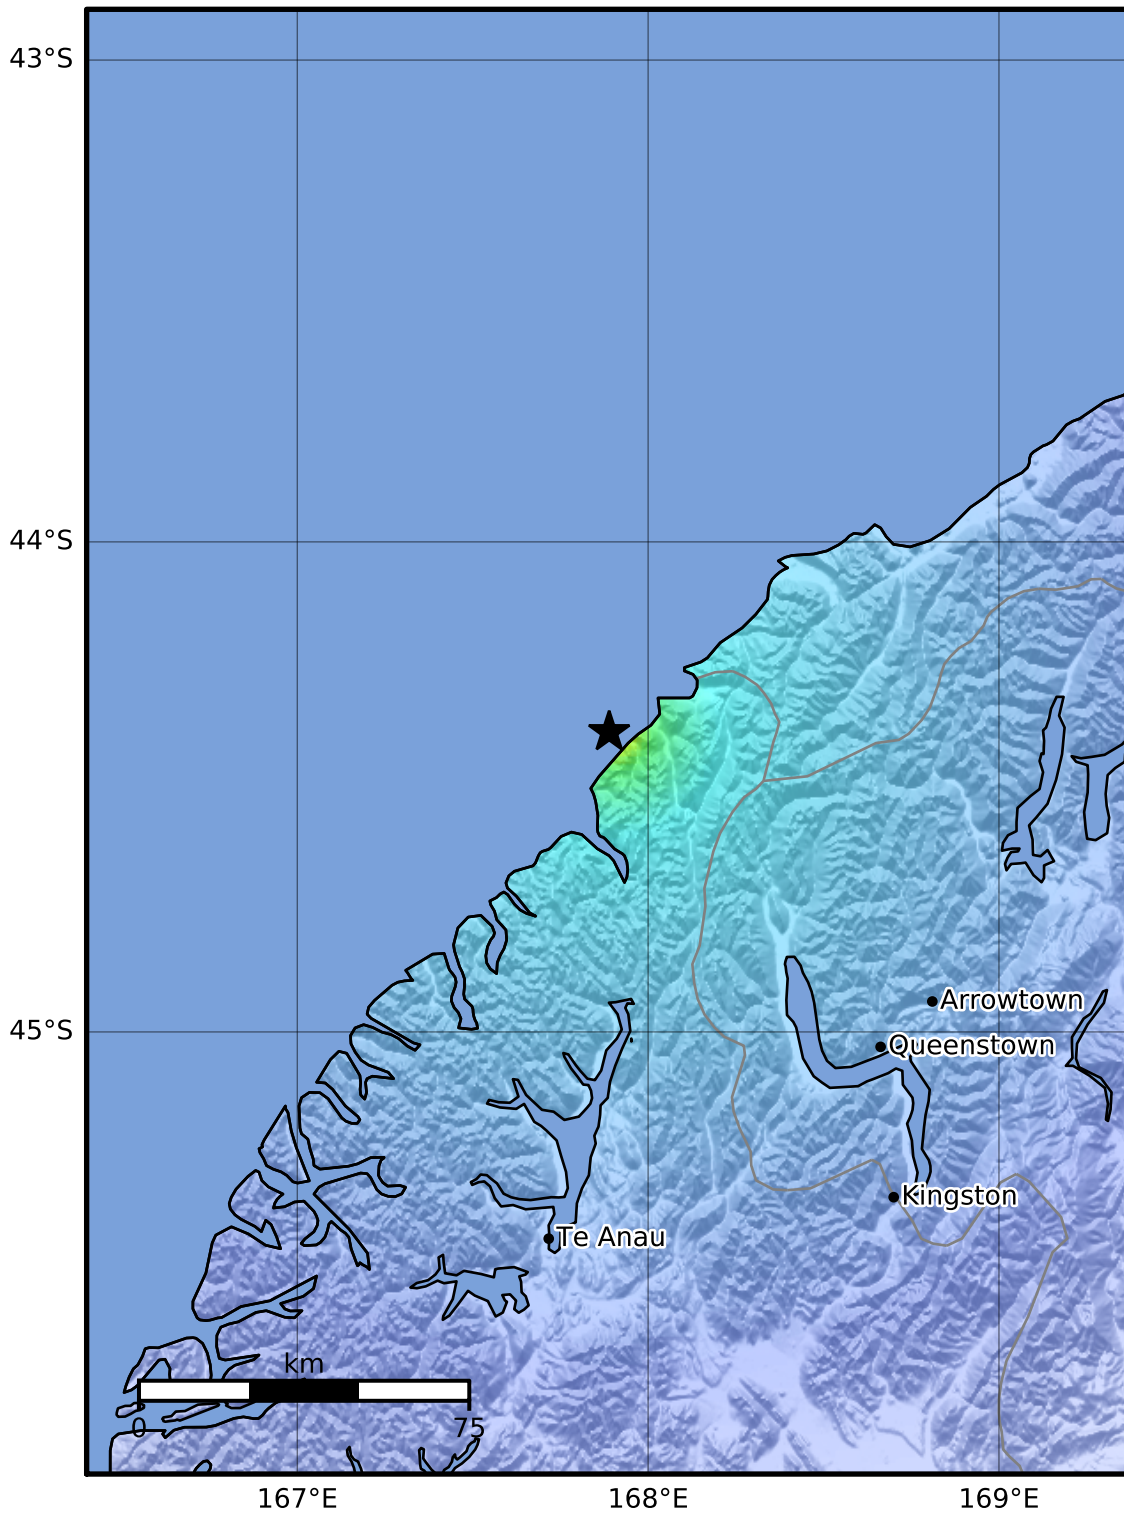

Macroseismic Intensity Map GNS Science

ShakeMap: Fiordland

May 09, 2022 03:29:24 UTC M3.9 S44.39 E167.89 Depth: 5.0km

ID:2022p346338_20220509033010

SHAKING	Not felt	Weak	Light	Moderate	Strong	Very strong	Severe	Violent	Extreme
DAMAGE	None	None	None	Very light	Light	Moderate	Moderate/heavy	Heavy	Very heavy
PGA(%g)	<0.0445	0.24	1.36	4.31	10.5	18.8	33.8	60.6	>109
PGV(cm/s)	<0.0177	0.104	0.86	3.52	11.7	21.4	39	71	>129
INTENSITY	I	II-III	IV	V	VI	VII	VIII	IX	X+

Scale based on Moratalla et al. (2020)

Version 1: Processed 2022-05-09T03:35:31Z

△ Seismic Instrument ○ Reported Intensity

★ Epicenter