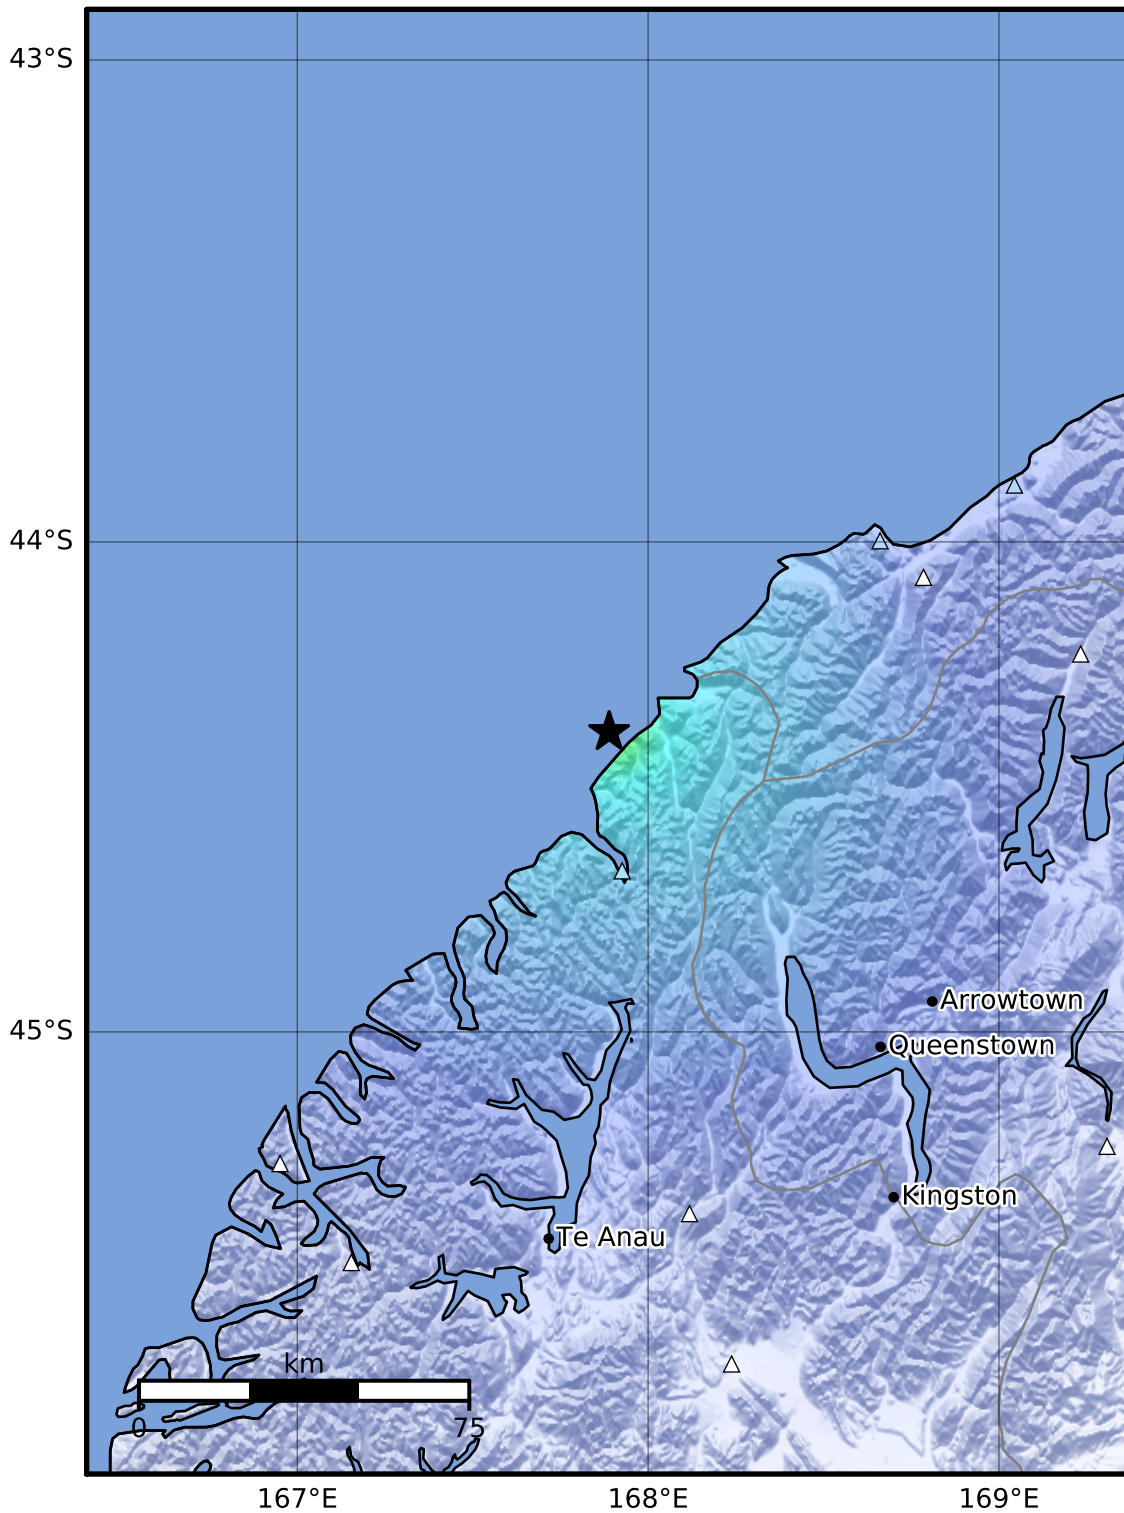

Macroseismic Intensity Map GNS Science

ShakeMap: Fiordland

May 09, 2022 03:29:24 UTC M3.9 S44.39 E167.89 Depth: 5.0km

ID:2022p346338_20220509033010

SHAKING	Not felt	Weak	Light	Moderate	Strong	Very strong	Severe	Violent	Extreme
DAMAGE	None	None	None	Very light	Light	Moderate	Moderate/heavy	Heavy	Very heavy
PGA(%g)	<0.0445	0.24	1.36	4.31	10.5	18.8	33.8	60.6	>109
PGV(cm/s)	<0.0177	0.104	0.86	3.52	11.7	21.4	39	71	>129
INTENSITY	I	II-III	IV	V	VI	VII	VIII	IX	X+

Scale based on Moratalla et al. (2020)

Version 3: Processed 2022-05-09T03:46:43Z

△ Seismic Instrument ○ Reported Intensity

★ Epicenter