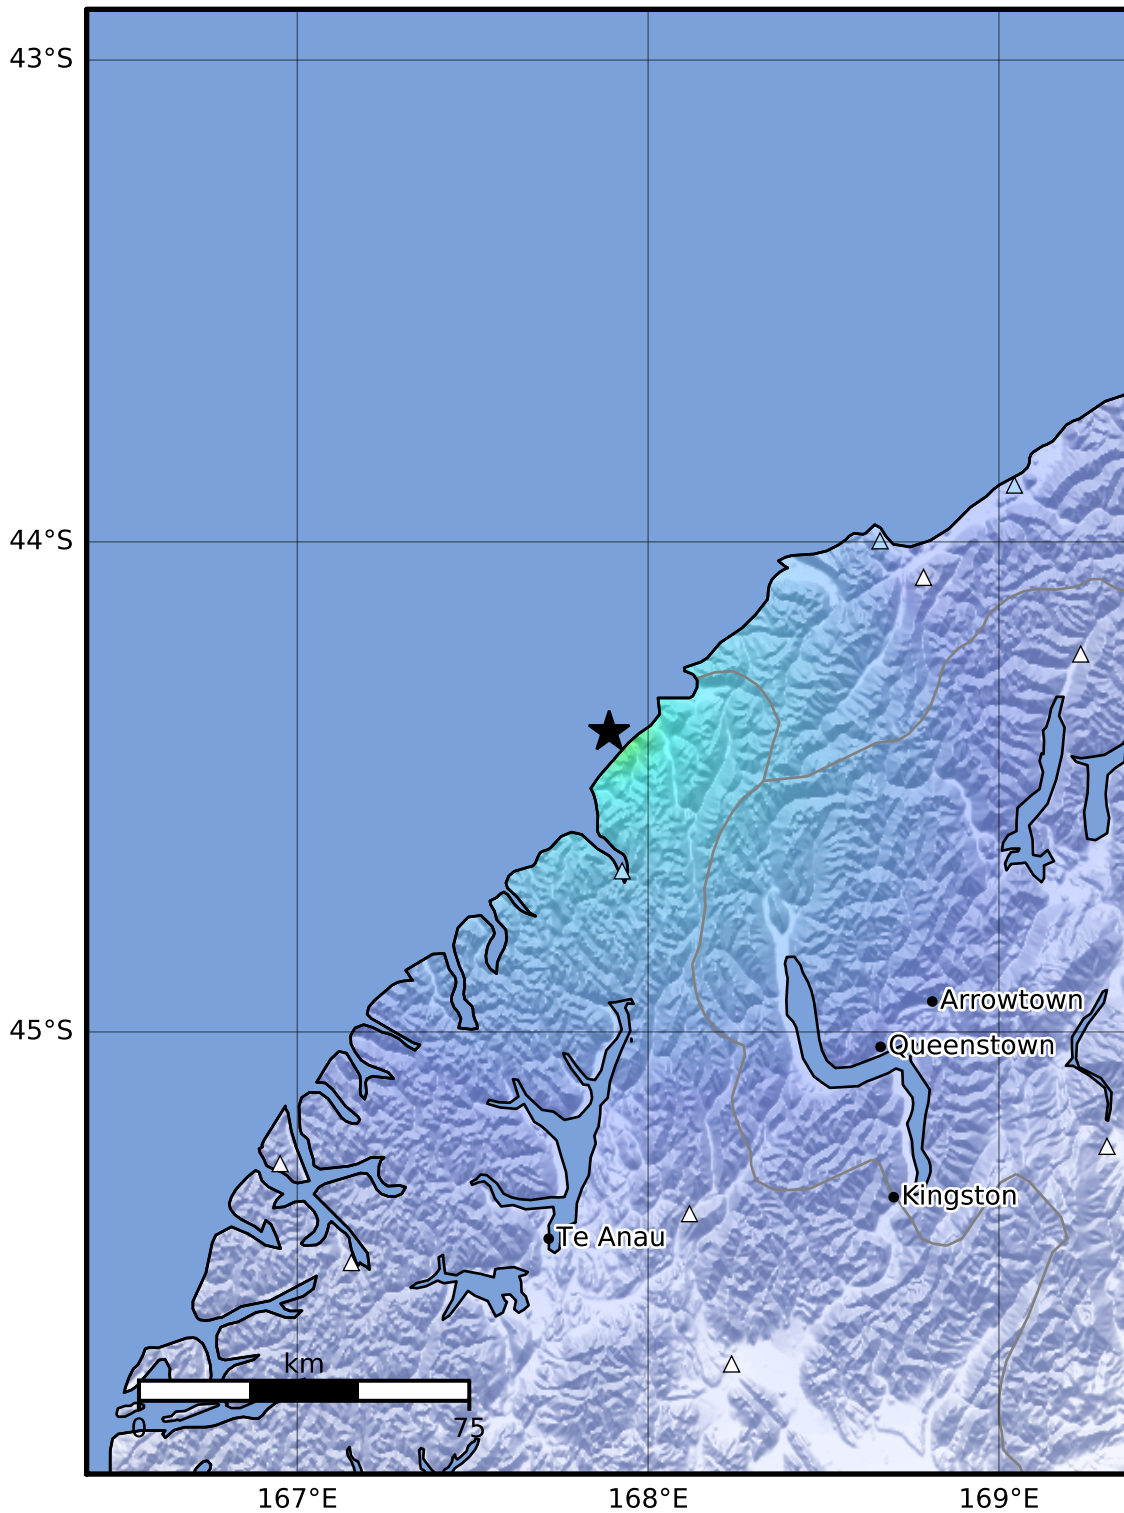

Macroseismic Intensity Map GNS Science

ShakeMap: Fiordland

May 09, 2022 03:29:24 UTC M3.9 S44.39 E167.89 Depth: 5.0km

ID:2022p346338_20220509033010

SHAKING	Not felt	Weak	Light	Moderate	Strong	Very strong	Severe	Violent	Extreme
DAMAGE	None	None	None	Very light	Light	Moderate	Moderate/heavy	Heavy	Very heavy
PGA(%g)	<0.0445	0.24	1.36	4.31	10.5	18.8	33.8	60.6	>109
PGV(cm/s)	<0.0177	0.104	0.86	3.52	11.7	21.4	39	71	>129
INTENSITY	I	II-III	IV	V	VI	VII	VIII	IX	X+

Scale based on Moratalla et al. (2020)

Version 6: Processed 2022-05-09T04:30:07Z

△ Seismic Instrument ○ Reported Intensity

★ Epicenter