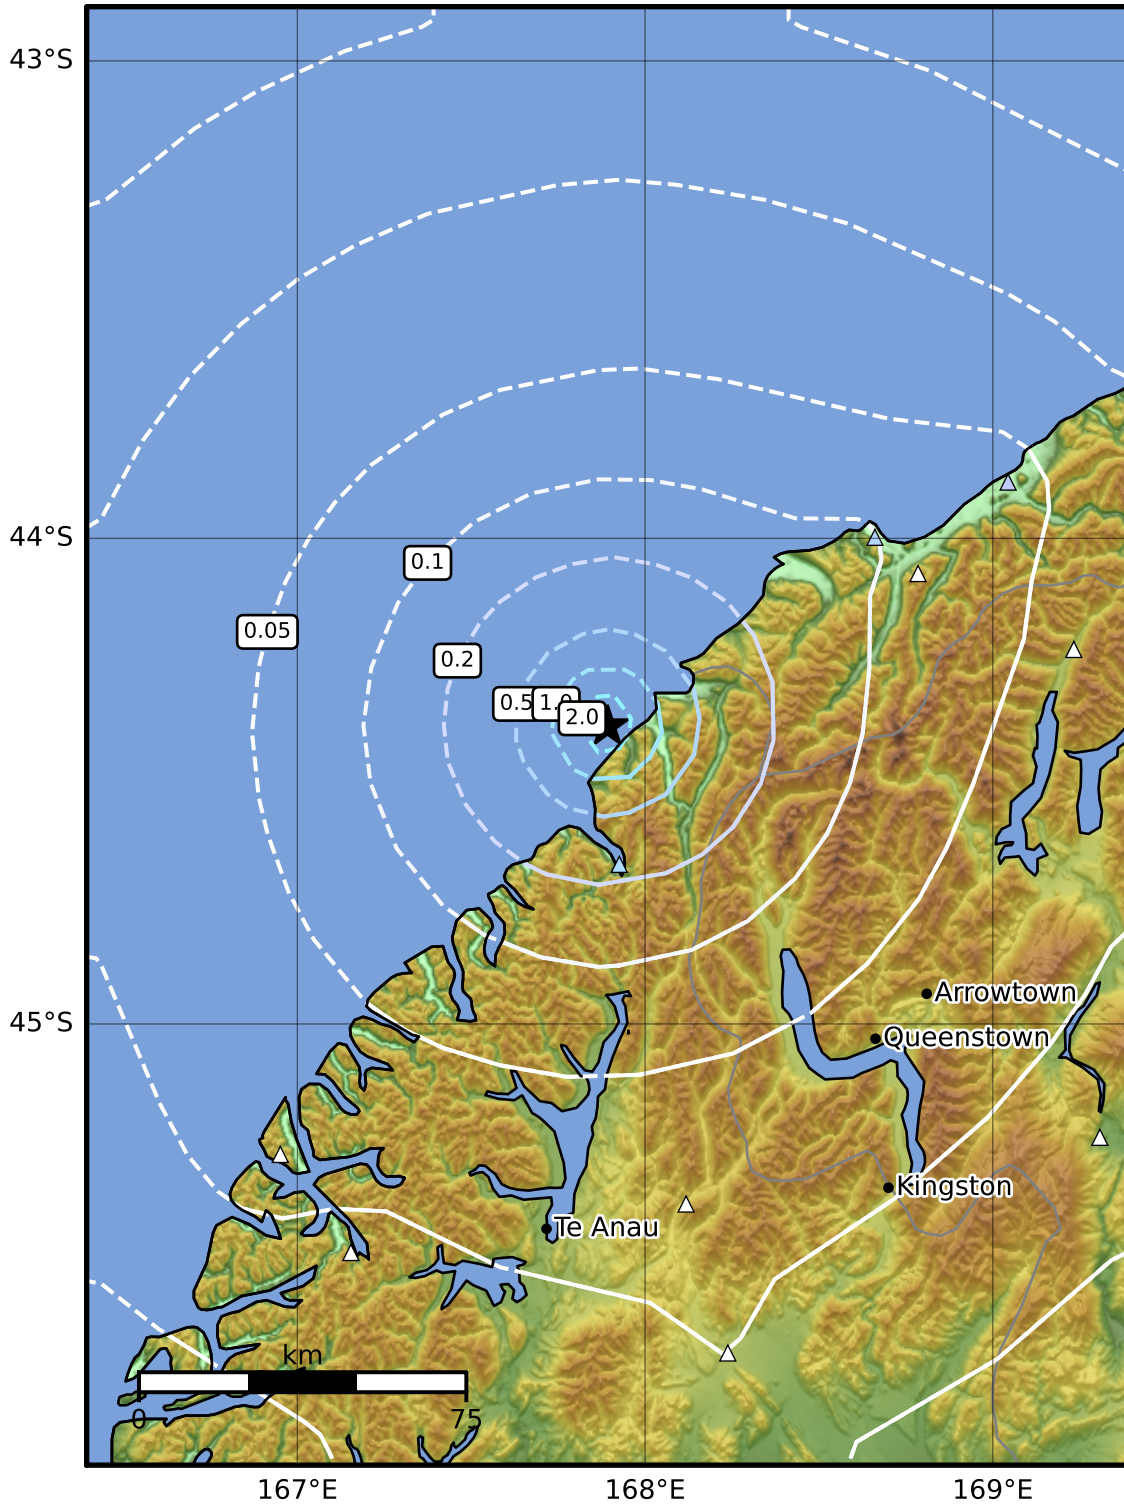

0.3 Second Peak Spectral Acceleration Map GNS Science

ShakeMap: Fiordland

May 09, 2022 03:29:24 UTC M3.7 S44.39 E167.89 Depth: 5.0km ID:2022p346338

SA(0.3) (%g)	0.1	0.2	0.5	1	2	5	10	20	50	100	200
---------------------	------------	------------	------------	----------	----------	----------	-----------	-----------	-----------	------------	------------

Scale based on Moratalla et al.(2021) and Worden et al.(2012) Version 12: Processed 2022-06-02T21:23:21Z

△ Seismic Instrument ○ Reported Intensity ★ Epicenter