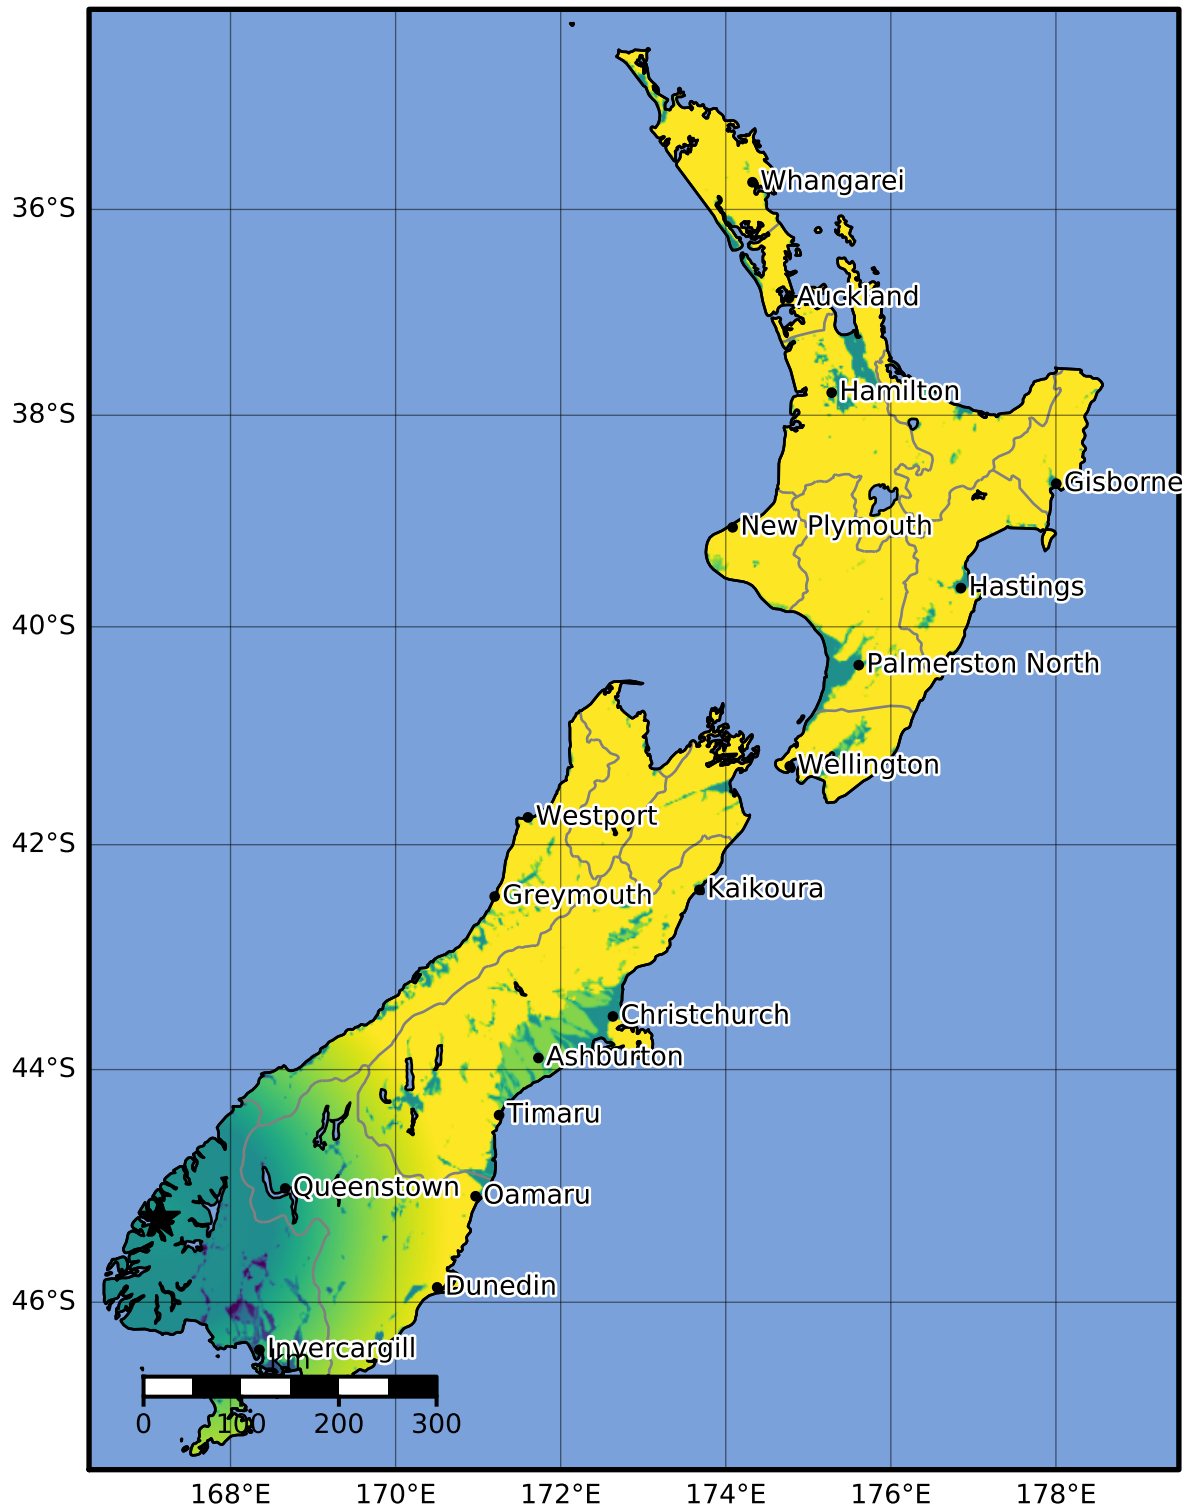

Peak Ground Velocity Map GNS Science
Uncertainty ShakeMap: Fiordland
May 12, 2022 03:53:02 UTC M3.7 S45.29 E167.15 Depth: 27.6km
ID:2022p354491_20220512035343

Version 1: Processed 2022-05-12T03:58:00Z