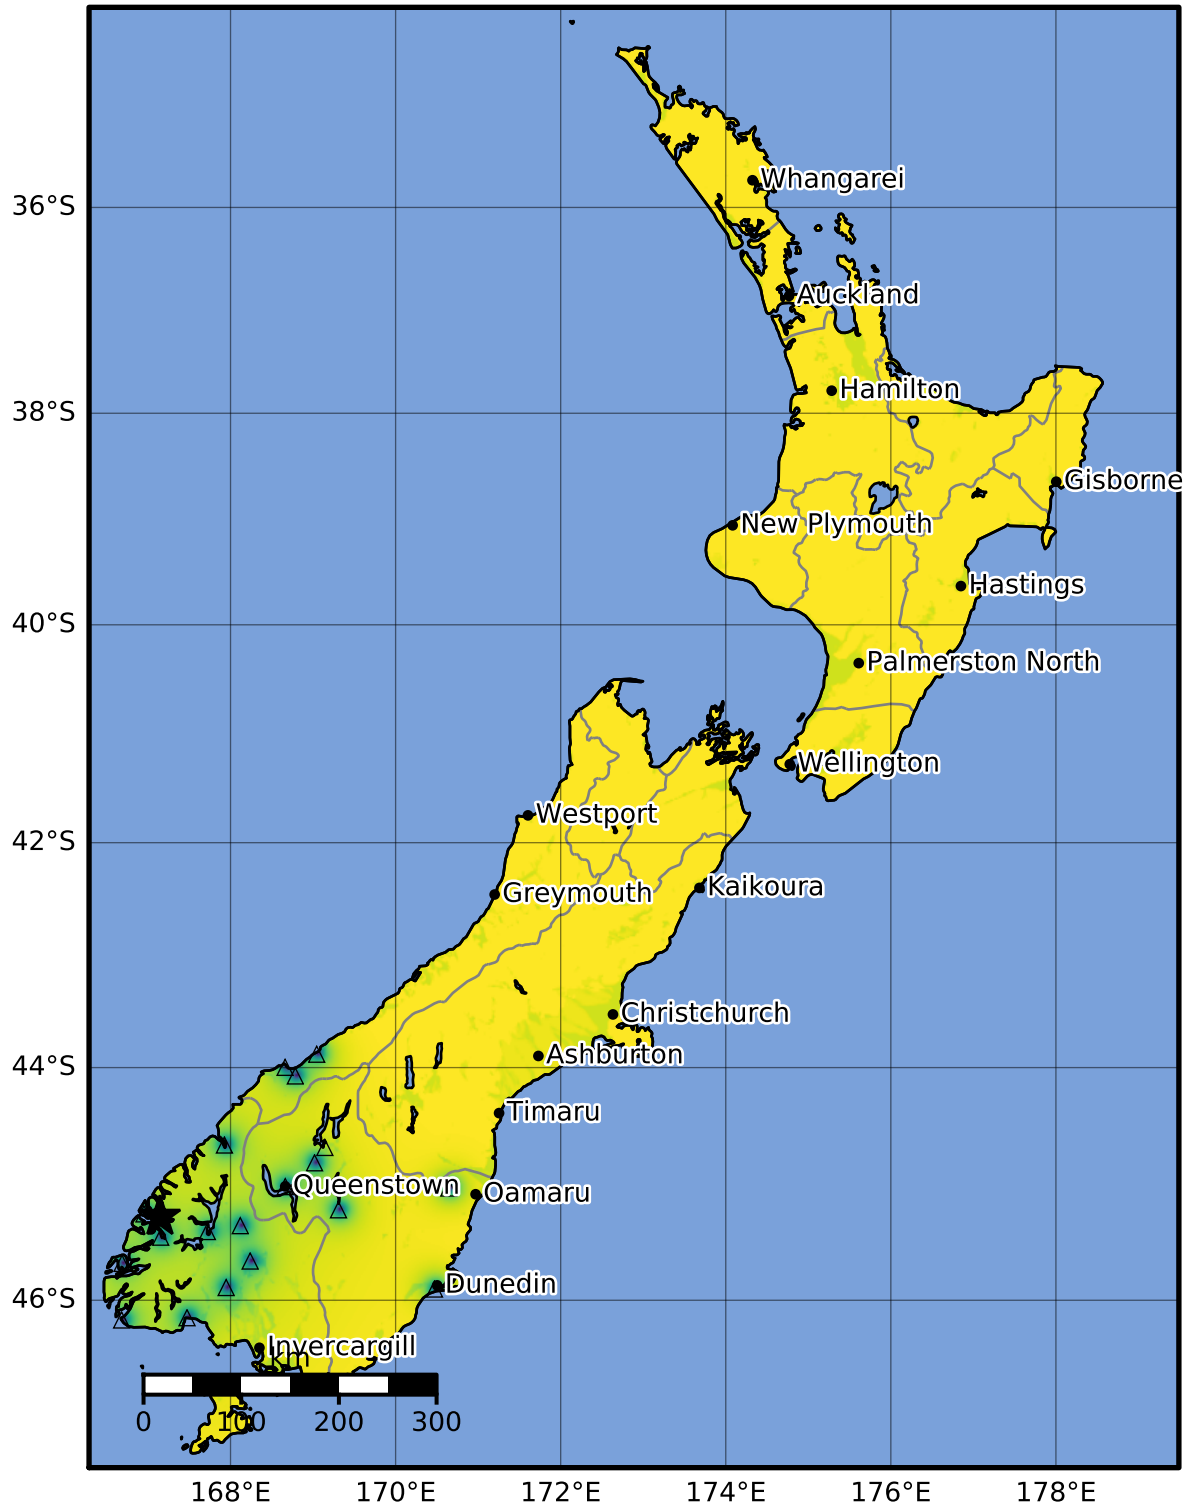

Peak Ground Velocity Map GNS Science
Uncertainty ShakeMap: Fiordland
May 12, 2022 03:53:02 UTC M3.7 S45.29 E167.15 Depth: 27.6km
ID:2022p354491_20220512035343

Version 3: Processed 2022-05-12T04:09:35Z