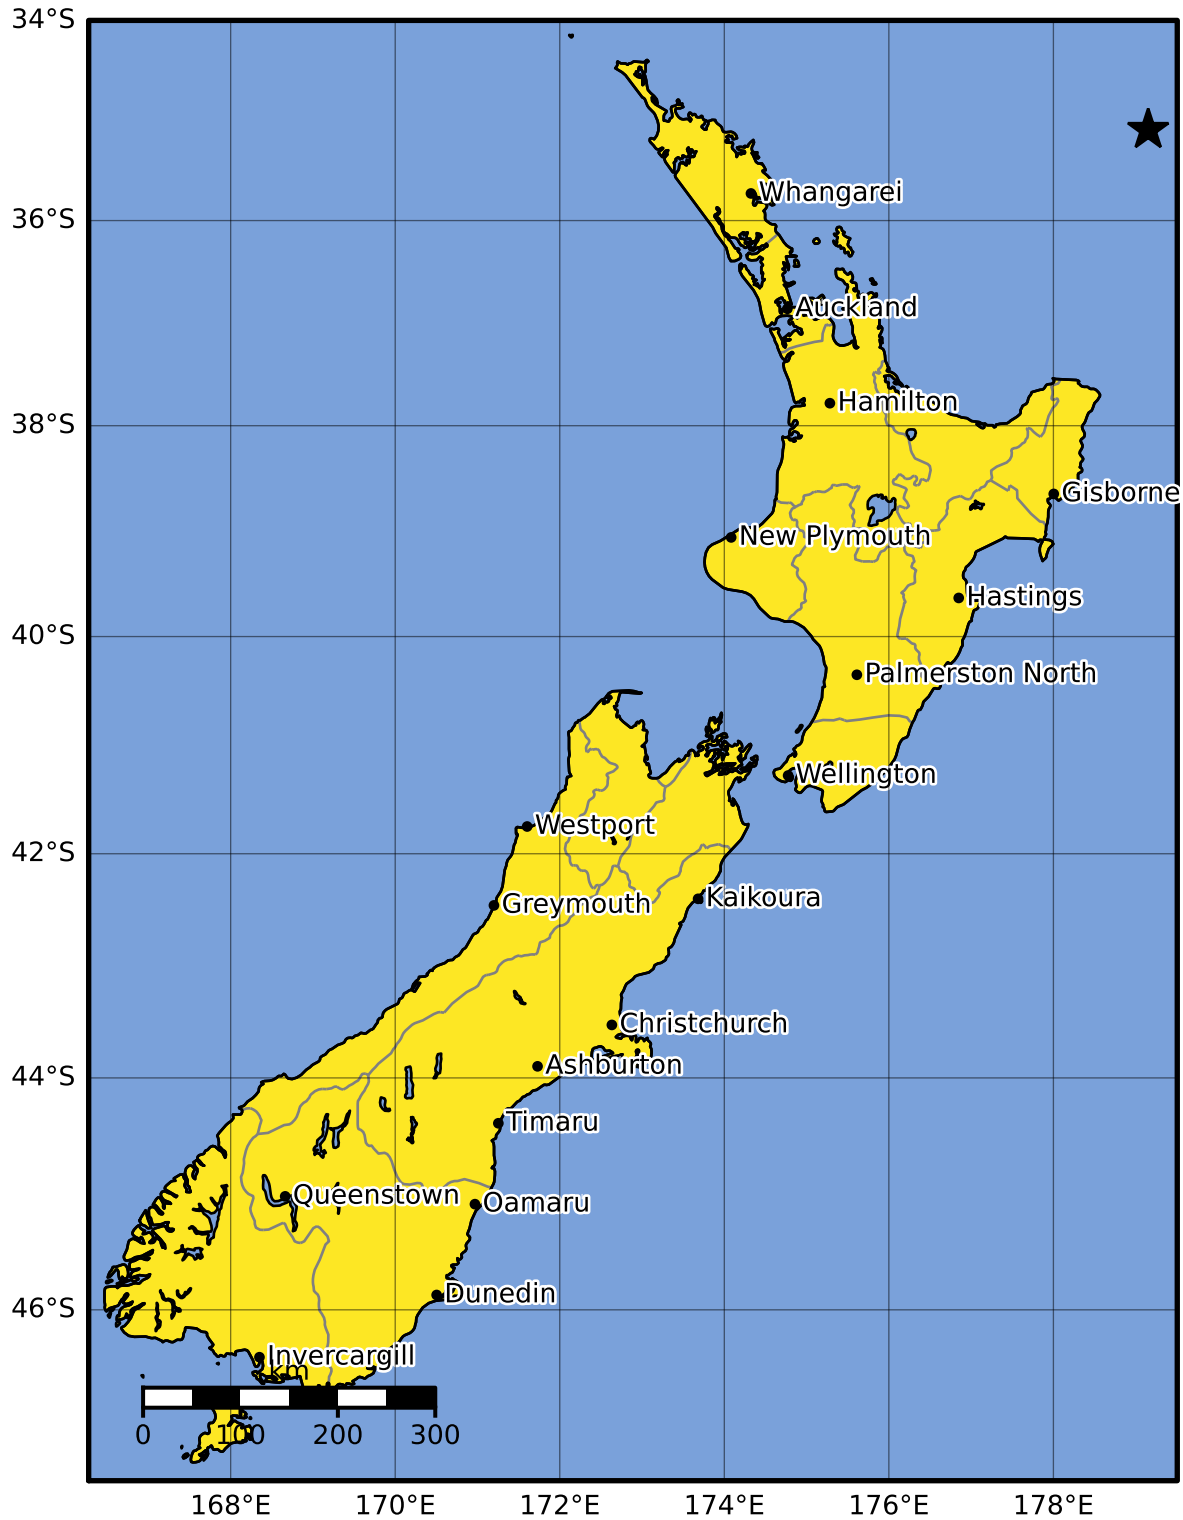

0.3 Second Peak Spectral Acceleration Map GNS Science

Total Uncertainty ShakeMap: Raukumara Plain

May 14, 2022 09:55:57 UTC M3.5 S35.10 E179.15 Depth: 193.6km ID:2022p360579

Version 3: Processed 2022-05-14T10:12:45Z