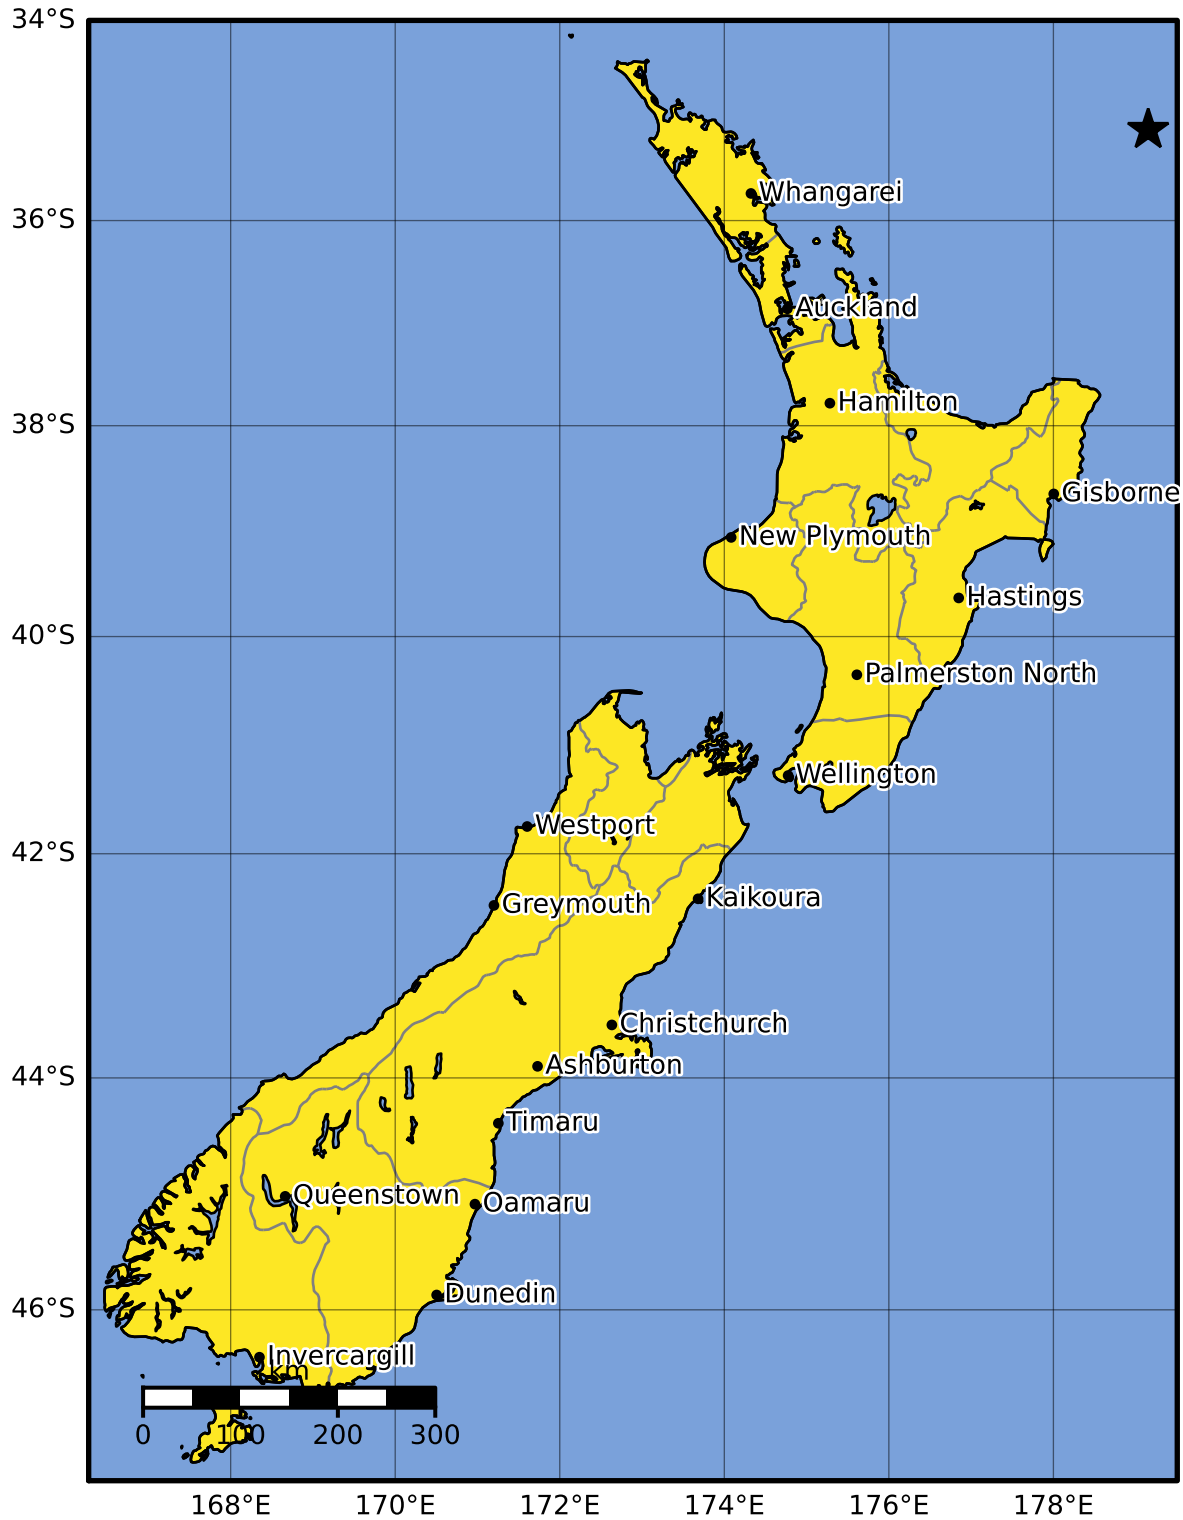

0.3 Second Peak Spectral Acceleration Map GNS Science

Total Uncertainty ShakeMap: Raukumara Plain

May 14, 2022 09:55:57 UTC M3.5 S35.10 E179.15 Depth: 193.6km ID:2022p360579

Version 5: Processed 2022-05-14T10:28:43Z