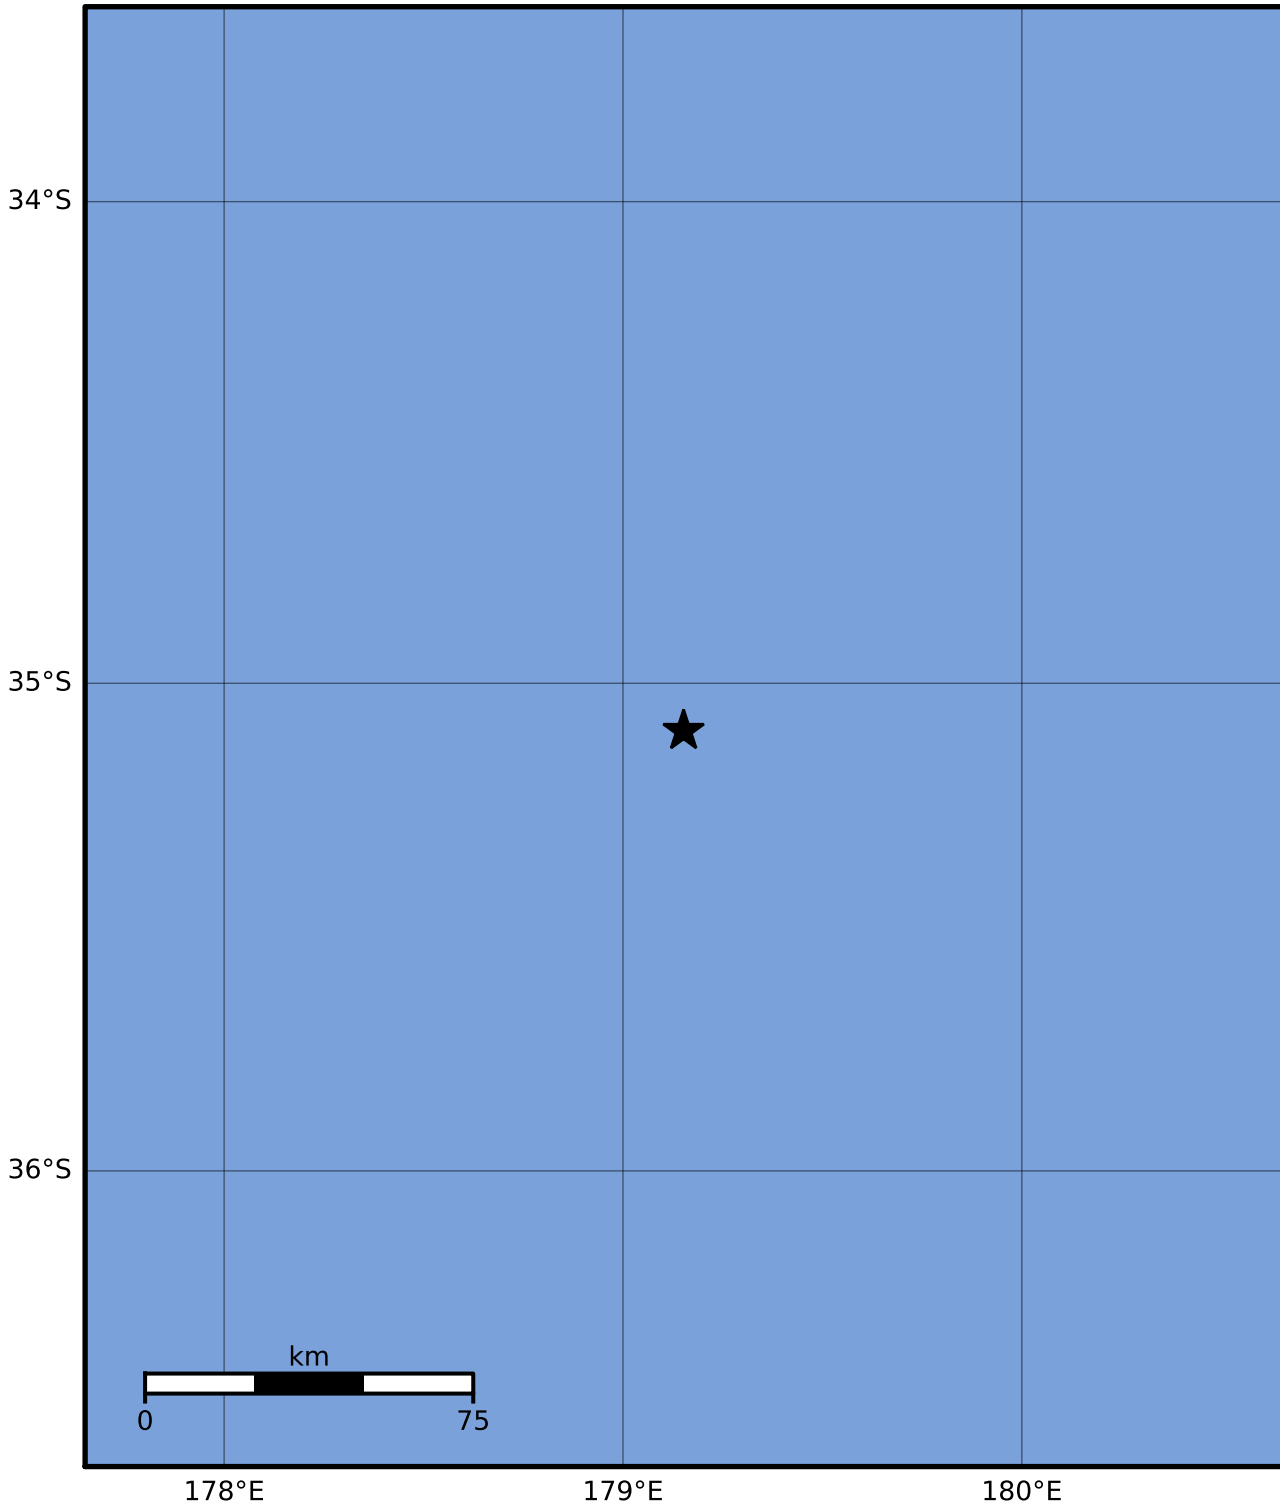

Macroseismic Intensity Map GNS Science

ShakeMap: Raukumara Plain

May 14, 2022 09:55:57 UTC M3.5 S35.10 E179.15 Depth: 193.6km ID:2022p360579

SHAKING	Not felt	Weak	Light	Moderate	Strong	Very strong	Severe	Violent	Extreme
DAMAGE	None	None	None	Very light	Light	Moderate	Moderate/heavy	Heavy	Very heavy
PGA(%g)	<0.0464	0.29	1.63	5.16	12.5	22.4	40.2	72.2	>129
PGV(cm/s)	<0.0215	0.125	1.04	4.31	14.5	26.4	48.3	88.4	>162
INTENSITY	I	II-III	IV	V	VI	VII	VIII	IX	X+

Scale based on Moratalla et al.(2021) and Worden et al.(2012) Version 10: Processed 2022-05-15T09:56:31Z

△ Seismic Instrument ○ Reported Intensity ★ Epicenter