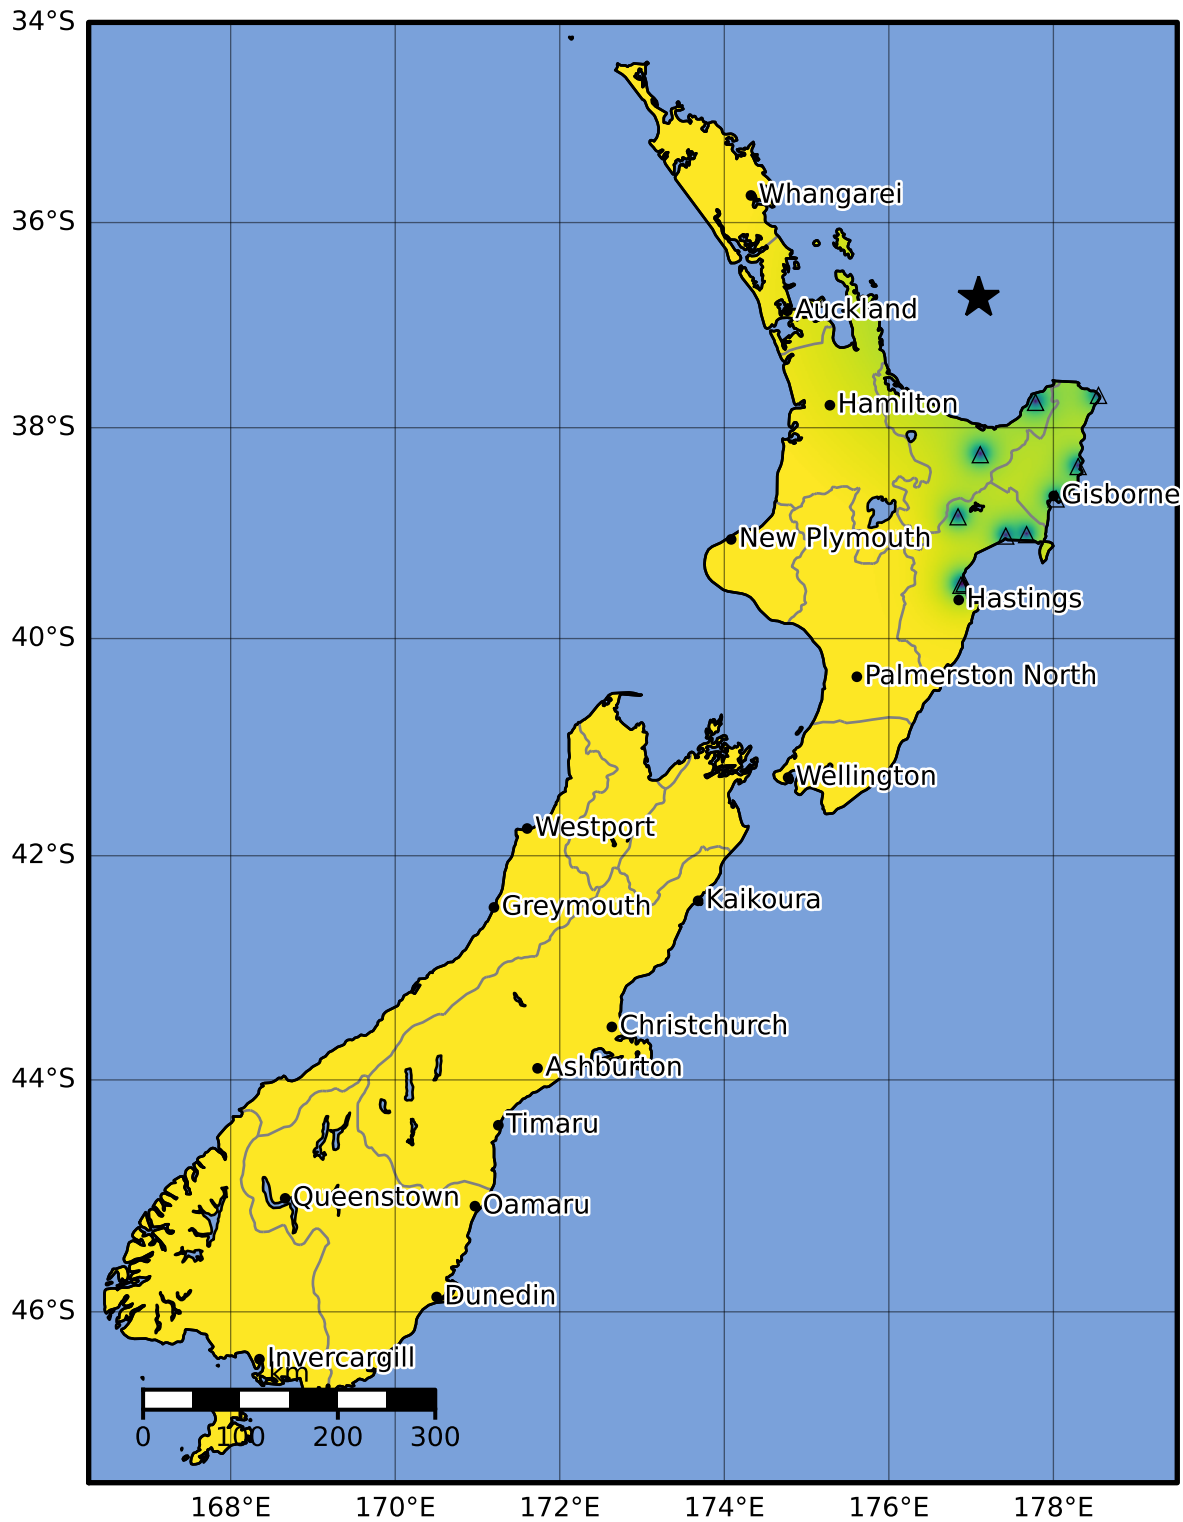

0.3 Second Peak Spectral Acceleration Map GNS Science

Total Uncertainty ShakeMap: Raukumara Plain

May 14, 2022 13:21:28 UTC M3.8 S36.74 E177.09 Depth: 247.6km ID:2022p360963

Version 2: Processed 2022-05-14T13:35:24Z