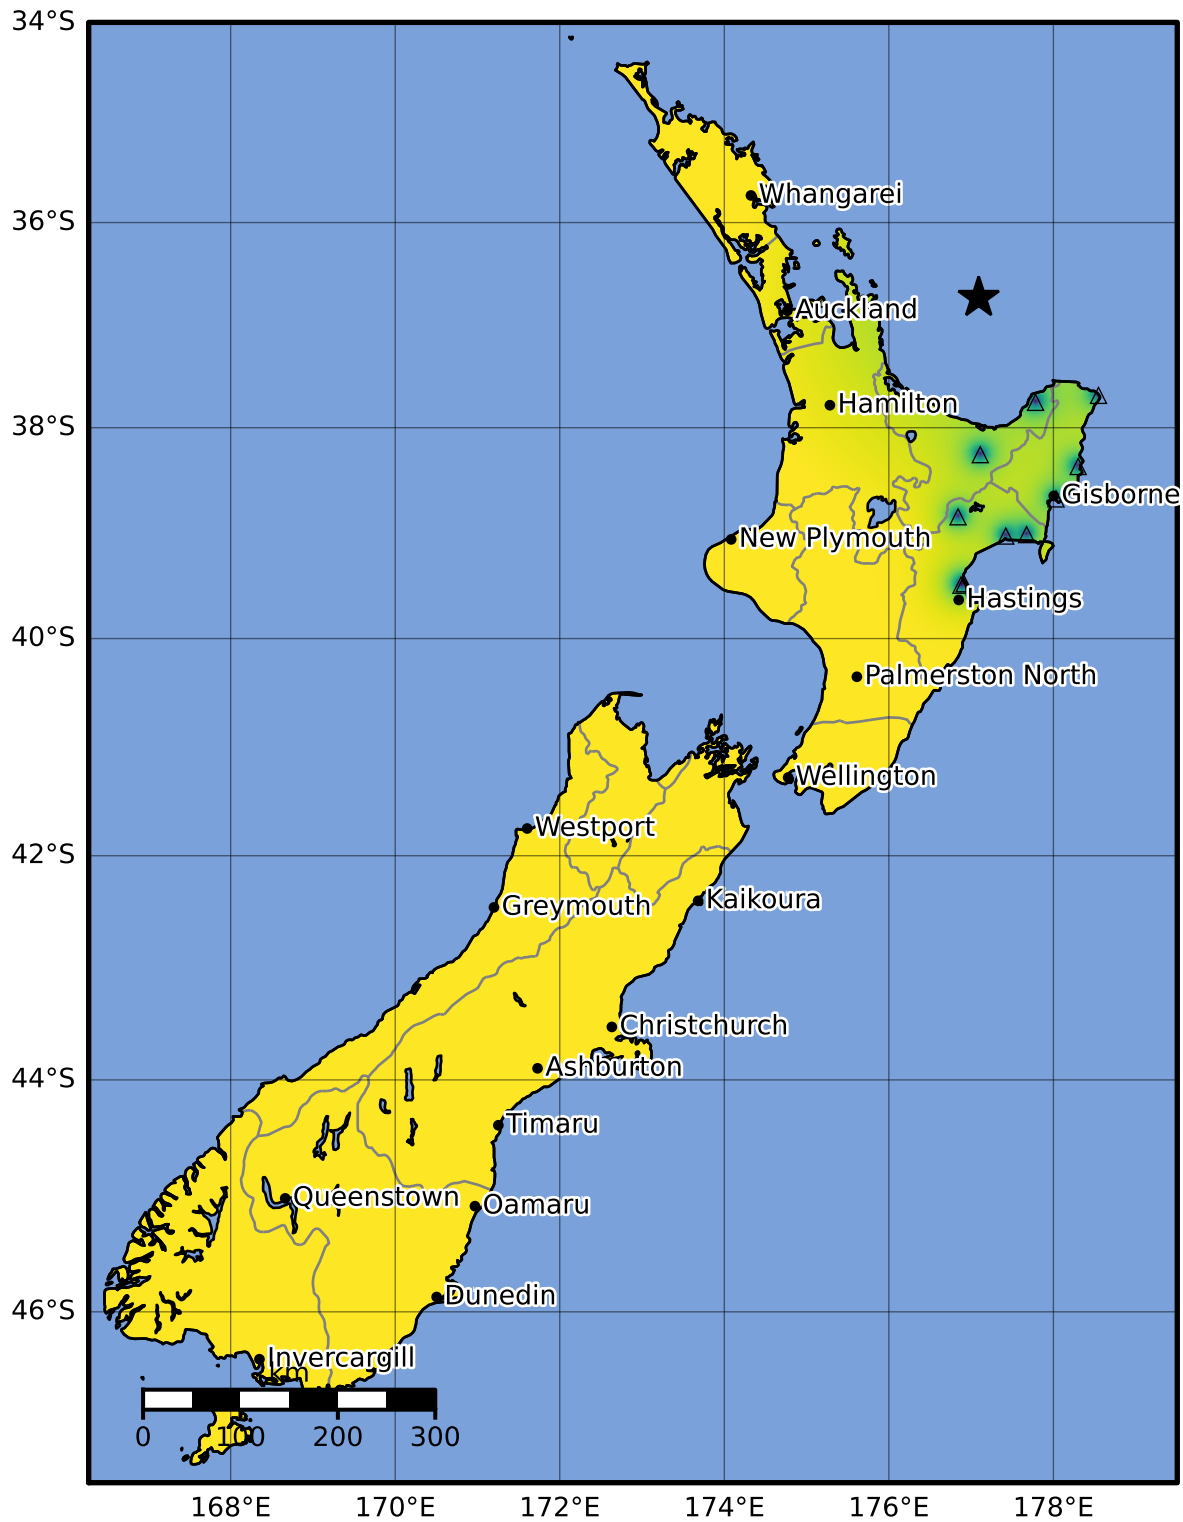

0.3 Second Peak Spectral Acceleration Map GNS Science

Total Uncertainty ShakeMap: Raukumara Plain

May 14, 2022 13:21:28 UTC M3.8 S36.74 E177.09 Depth: 247.6km ID:2022p360963

Version 4: Processed 2022-05-14T13:48:50Z