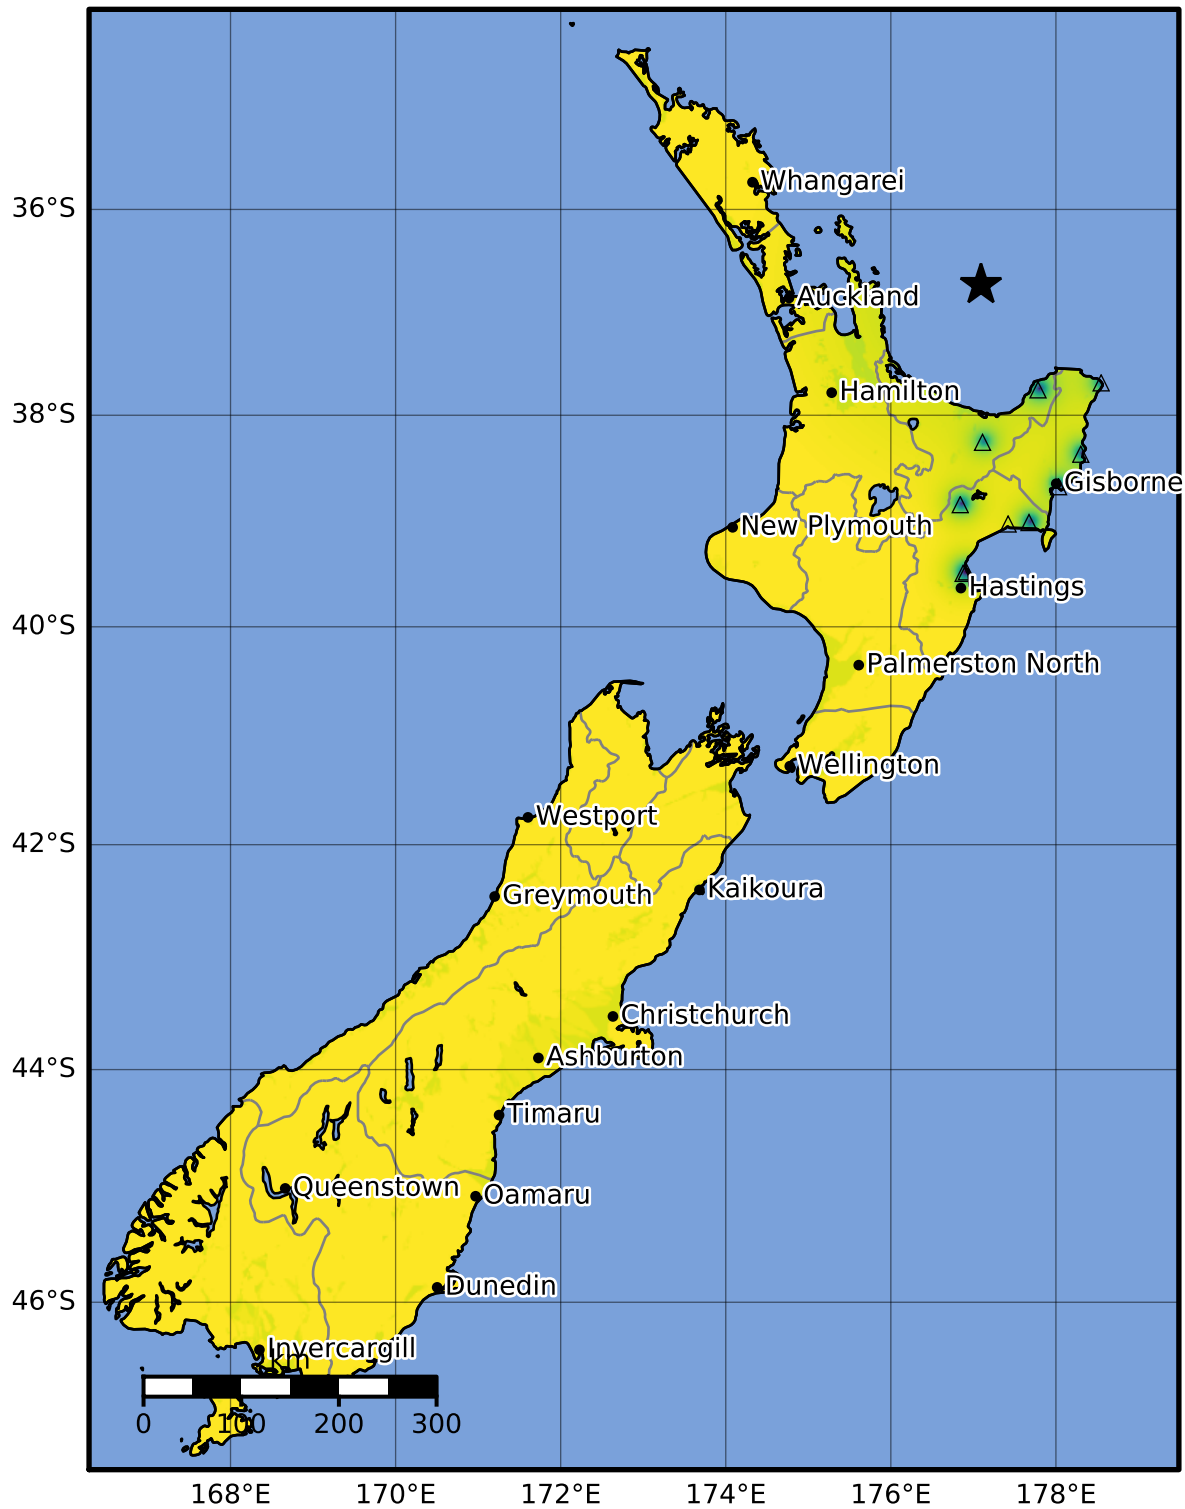

Peak Ground Acceleration Map GNS Science  
Uncertainty ShakeMap: Raukumara Plain  
May 14, 2022 13:21:28 UTC M3.8 S36.74 E177.09 Depth: 247.6km  
ID:2022p360963\_20220514132218

Version 5: Processed 2022-05-14T13:56:17Z