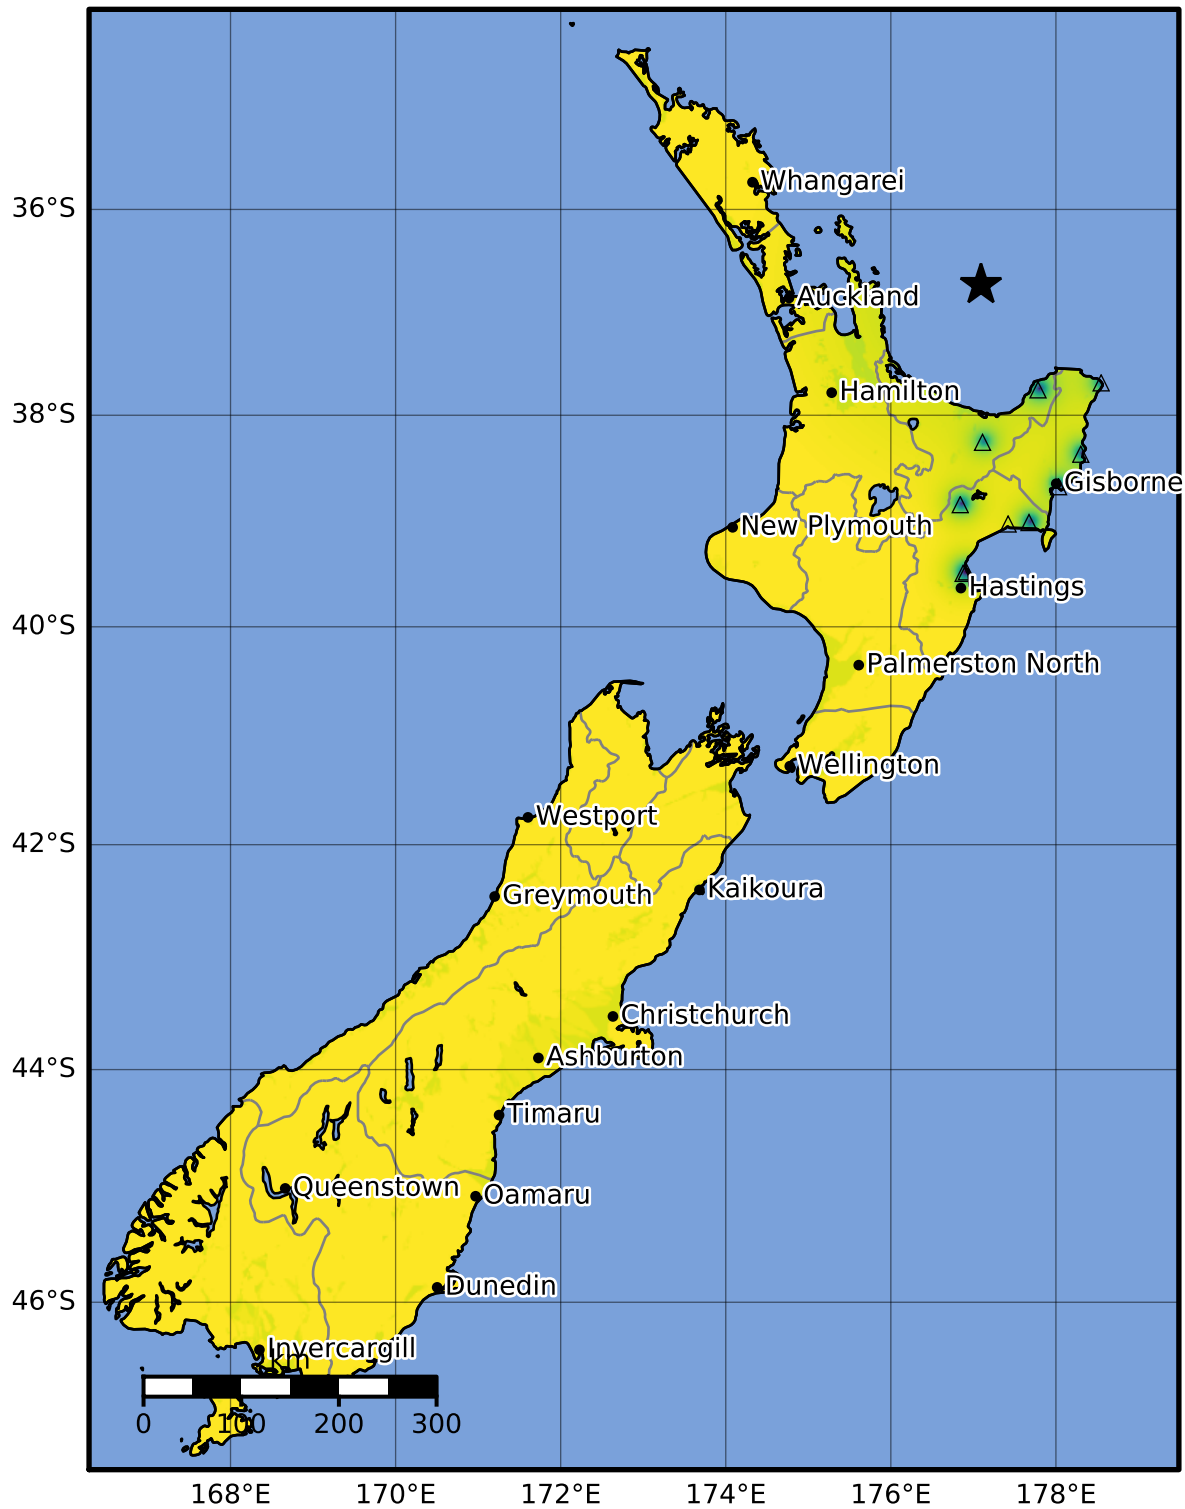

Peak Ground Acceleration Map GNS Science  
Uncertainty ShakeMap: Raukumara Plain  
May 14, 2022 13:21:28 UTC M3.8 S36.74 E177.09 Depth: 247.6km  
ID:2022p360963\_20220514132218

Version 6: Processed 2022-05-14T14:24:26Z