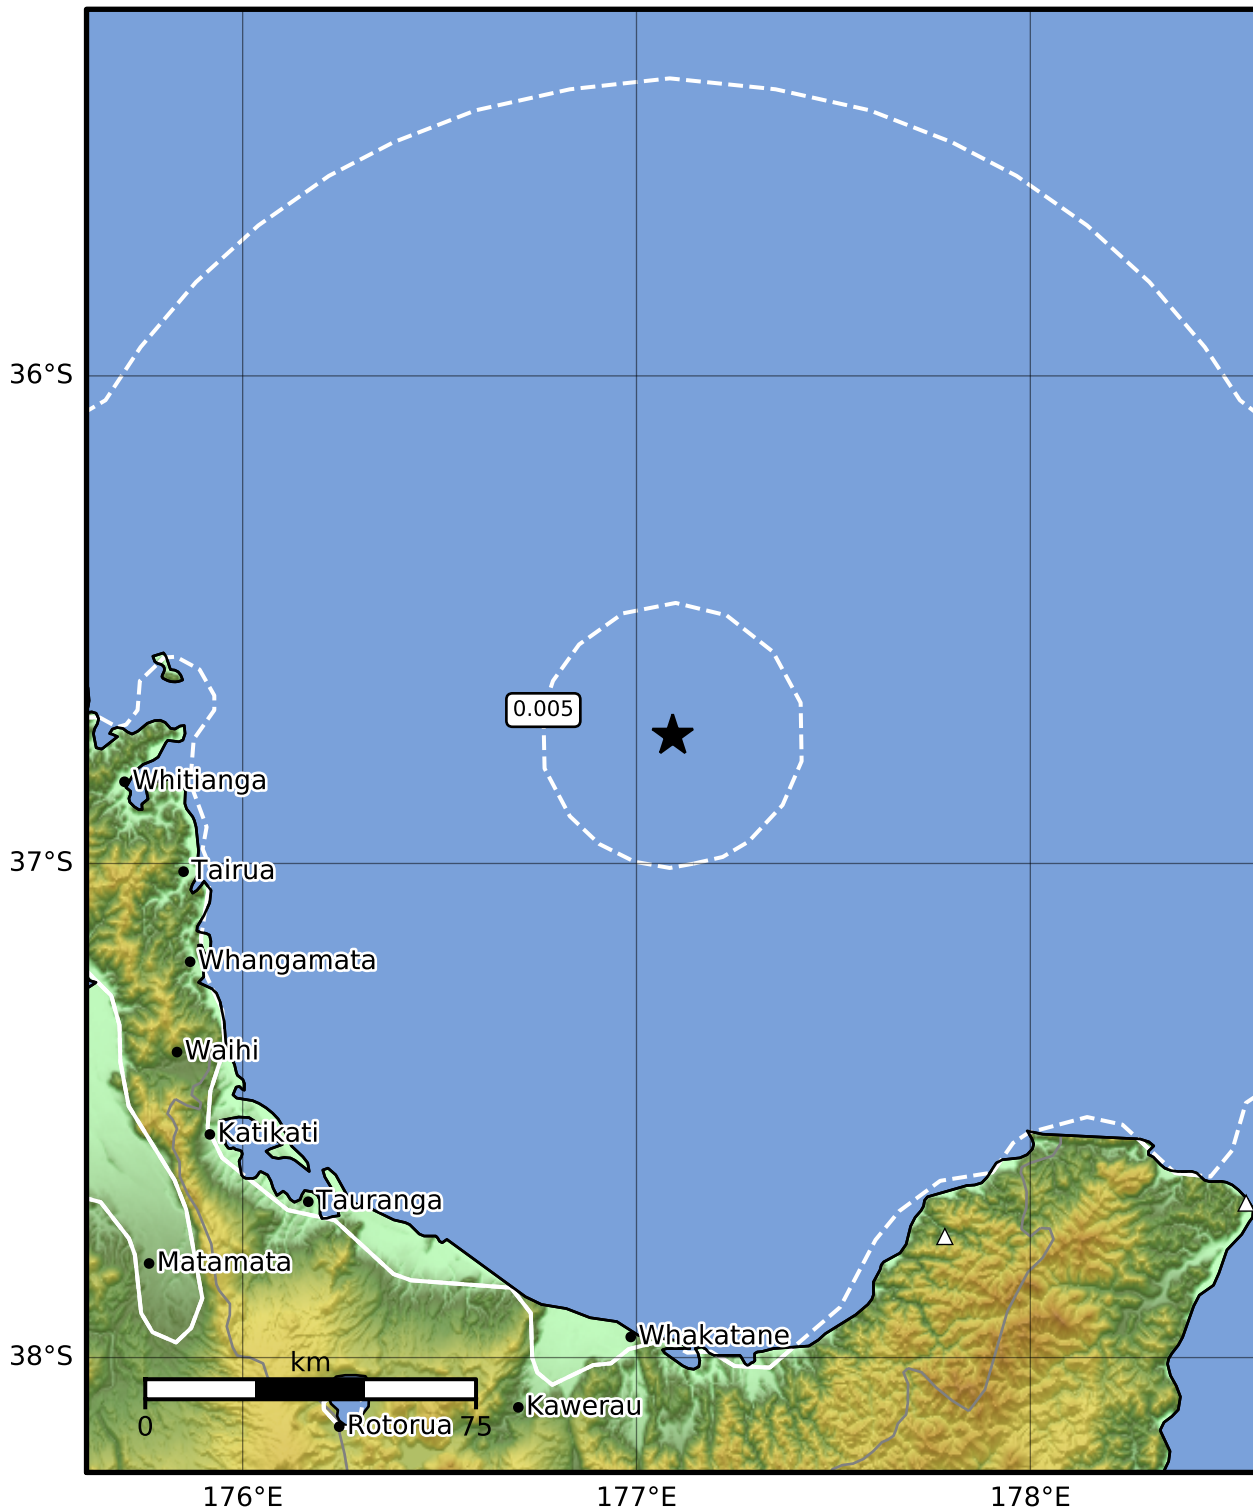

Peak Ground Velocity Map GNS Science  
 ShakeMap: Raukumara Plain  
 May 14, 2022 13:21:28 UTC M3.8 S36.74 E177.09 Depth: 247.6km  
 ID:2022p360963\_20220514132218

Scale based on Moratalla et al. (2020) Version 7: Processed 2022-05-14T15:22:10Z  
 △ Seismic Instrument ○ Reported Intensity ★ Epicenter