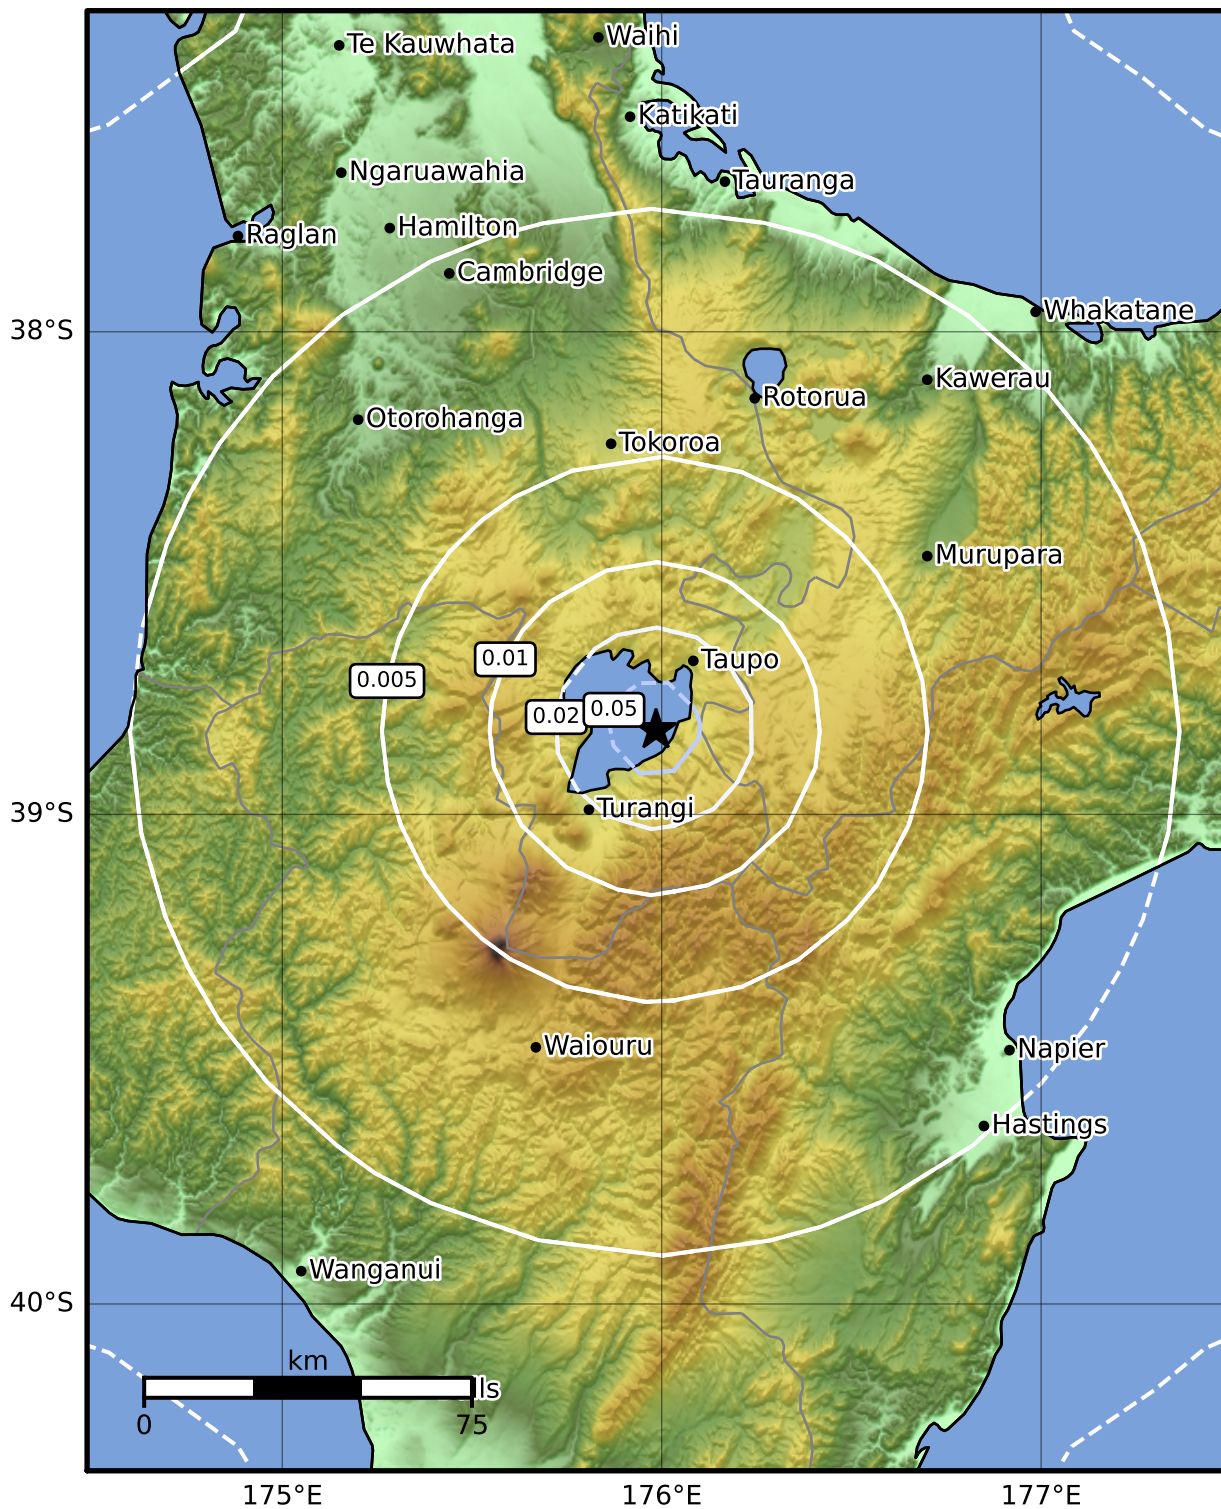

1.0 Second Peak Spectral Acceleration Map GNS Science

ShakeMap: Taupo

May 17, 2022 17:03:14 UTC M3.6 S38.83 E175.99 Depth: 5.0km ID:2022p369488

SA(1.0) (%g)	0.1	0.2	0.5	1	2	5	10	20	50	100	200
--------------	-----	-----	-----	---	---	---	----	----	----	-----	-----

Scale based on Moratalla et al.(2021) and Worden et al.(2012) Version 1: Processed 2022-05-17T17:08:33Z

△ Seismic Instrument ○ Reported Intensity ★ Epicenter