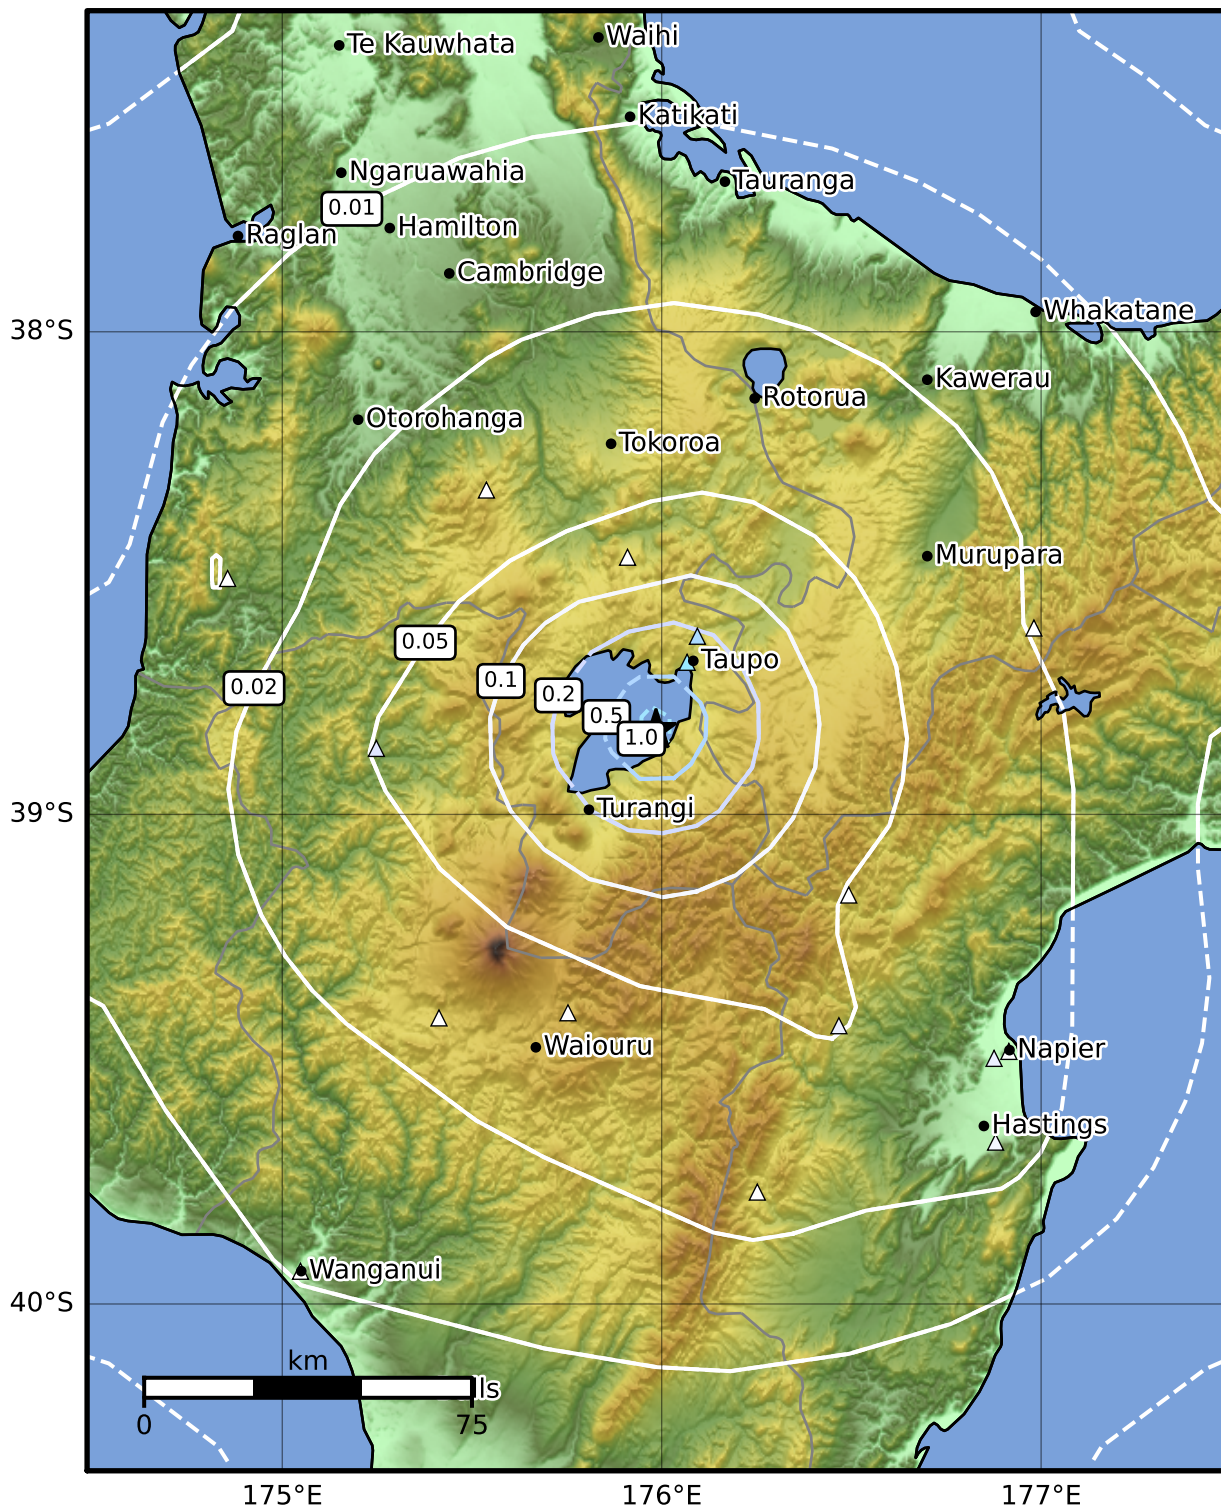

0.3 Second Peak Spectral Acceleration Map GNS Science

ShakeMap: Taupo

May 17, 2022 17:03:14 UTC M3.6 S38.83 E175.99 Depth: 5.0km ID:2022p369488

SA(0.3) (%g)	0.1	0.2	0.5	1	2	5	10	20	50	100	200
---------------------	------------	------------	------------	----------	----------	----------	-----------	-----------	-----------	------------	------------

Scale based on Moratalla et al.(2021) and Worden et al.(2012) Version 2: Processed 2022-05-17T17:14:05Z

△ Seismic Instrument ○ Reported Intensity ★ Epicenter