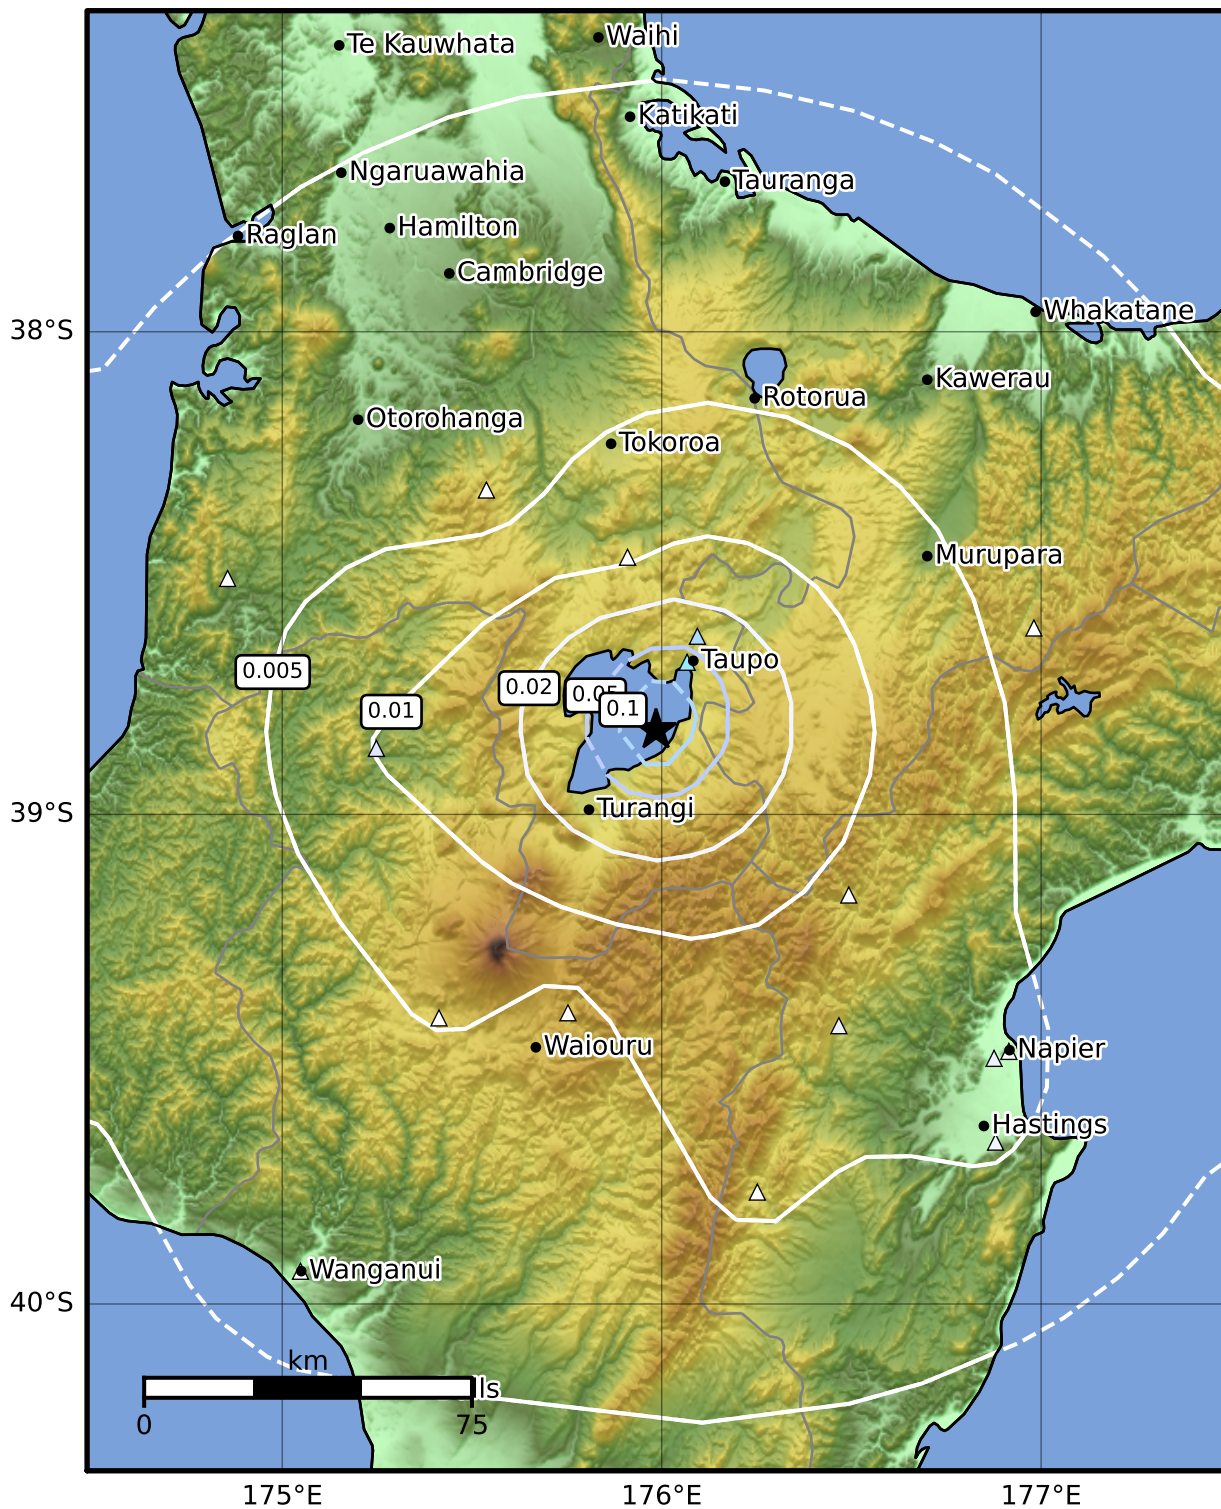

1.0 Second Peak Spectral Acceleration Map GNS Science

ShakeMap: Taupo

May 17, 2022 17:03:14 UTC M3.6 S38.83 E175.99 Depth: 5.0km ID:2022p369488

SA(1.0) (%g)	0.1	0.2	0.5	1	2	5	10	20	50	100	200
---------------------	------------	------------	------------	----------	----------	----------	-----------	-----------	-----------	------------	------------

Scale based on Moratalla et al.(2021) and Worden et al.(2012) Version 2: Processed 2022-05-17T17:14:05Z

△ Seismic Instrument ○ Reported Intensity ★ Epicenter