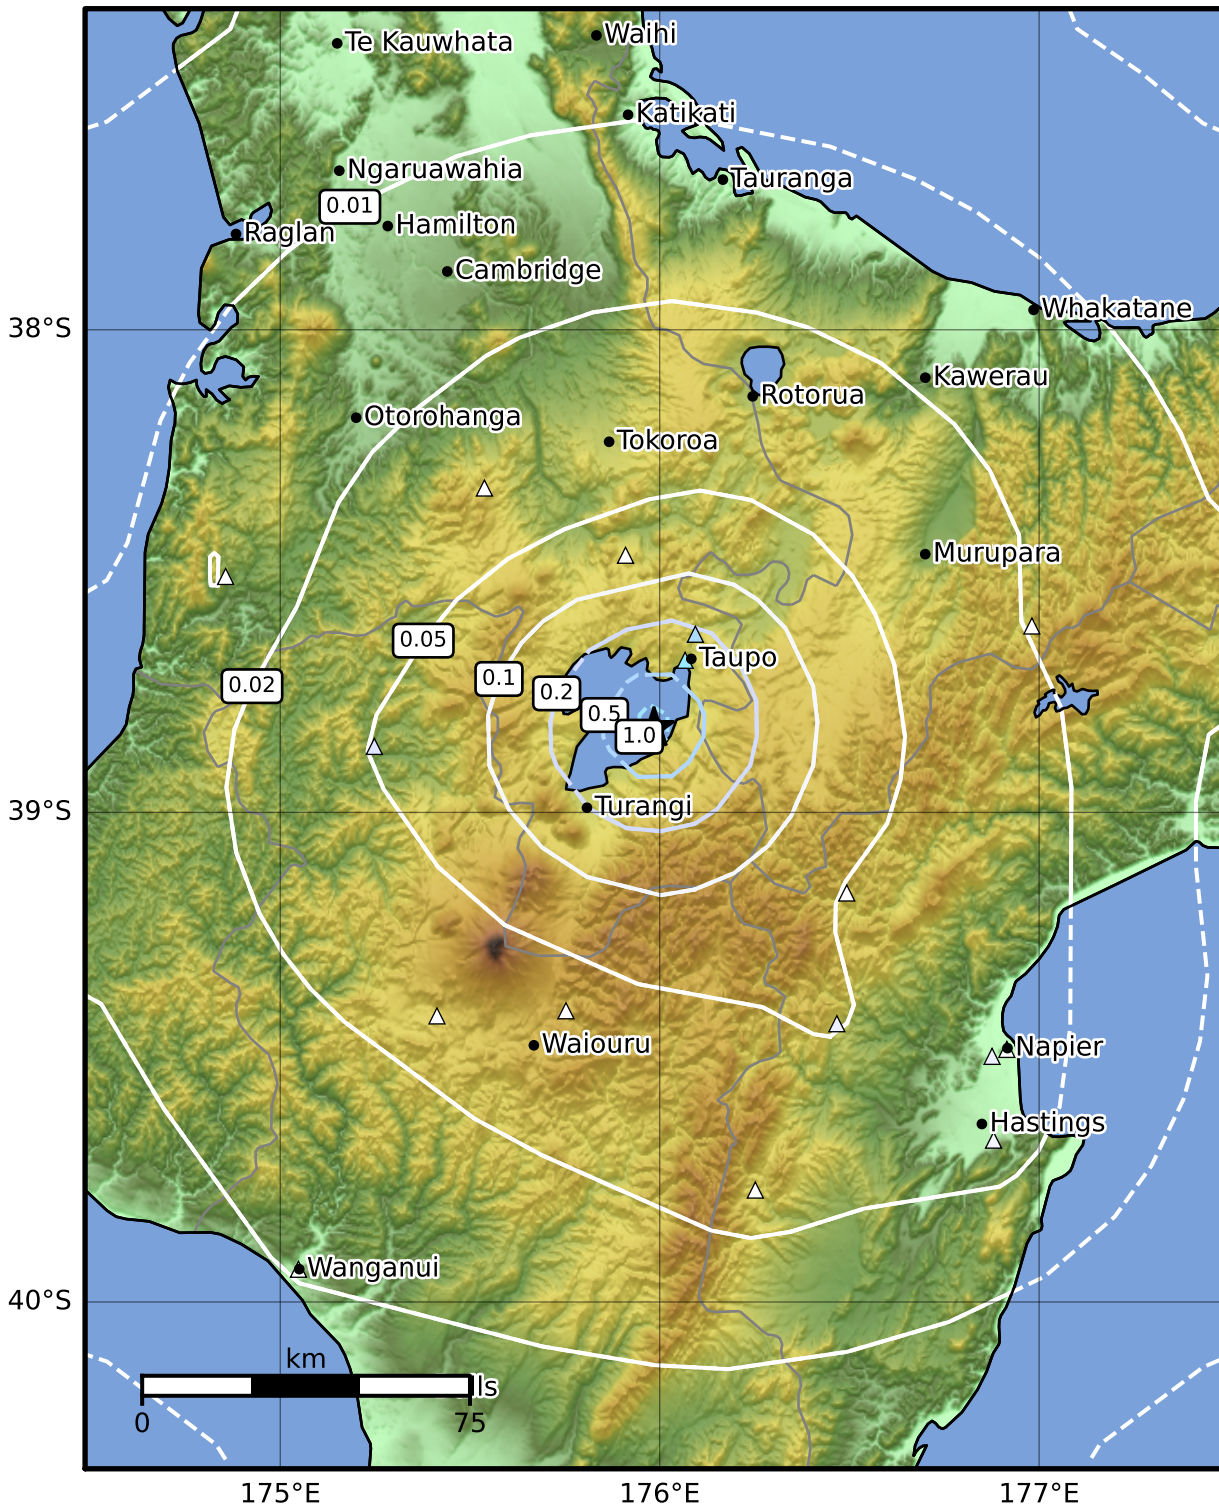

0.3 Second Peak Spectral Acceleration Map GNS Science

ShakeMap: Taupo

May 17, 2022 17:03:14 UTC M3.6 S38.83 E175.99 Depth: 5.0km ID:2022p369488

SA(0.3) (%g)	0.1	0.2	0.5	1	2	5	10	20	50	100	200
---------------------	------------	------------	------------	----------	----------	----------	-----------	-----------	-----------	------------	------------

Scale based on Moratalla et al.(2021) and Worden et al.(2012) Version 3: Processed 2022-05-17T17:20:05Z

△ Seismic Instrument ○ Reported Intensity ★ Epicenter