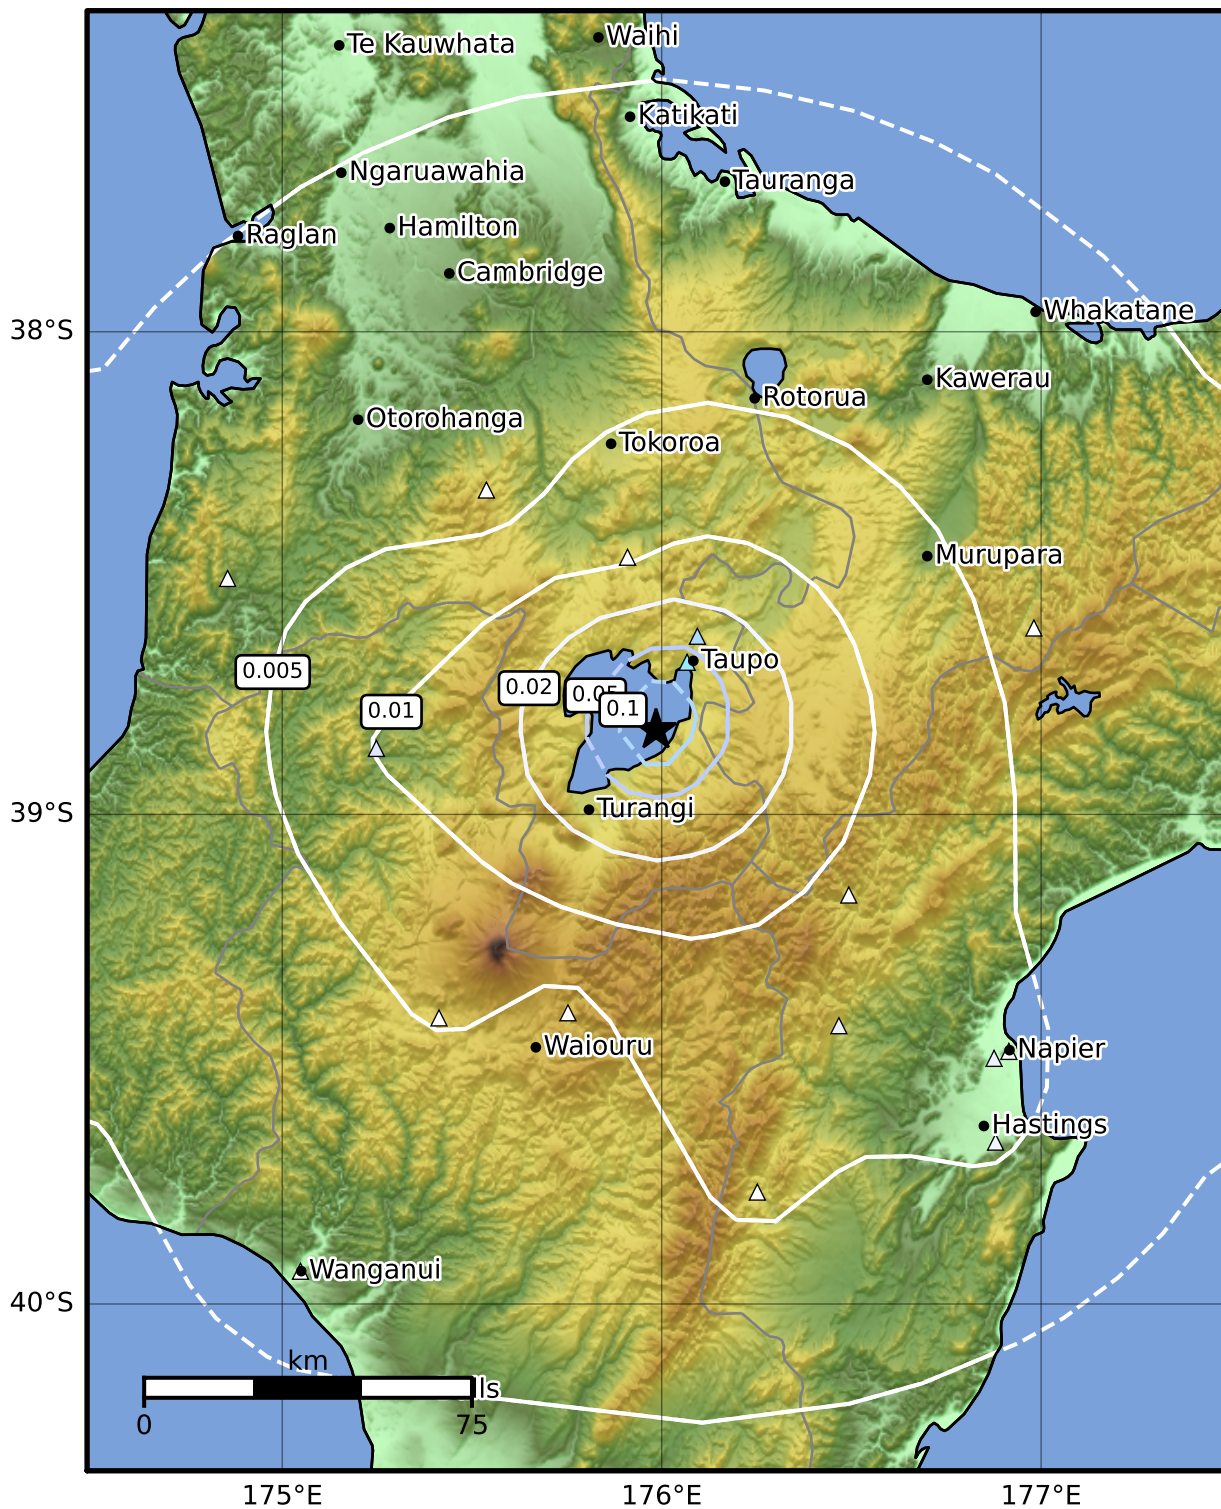

1.0 Second Peak Spectral Acceleration Map GNS Science

ShakeMap: Taupo

May 17, 2022 17:03:14 UTC M3.6 S38.83 E175.99 Depth: 5.0km ID:2022p369488

SA(1.0) (%g)	0.1	0.2	0.5	1	2	5	10	20	50	100	200
--------------	-----	-----	-----	---	---	---	----	----	----	-----	-----

Scale based on Moratalla et al.(2021) and Worden et al.(2012) Version 3: Processed 2022-05-17T17:20:05Z

△ Seismic Instrument ○ Reported Intensity ★ Epicenter