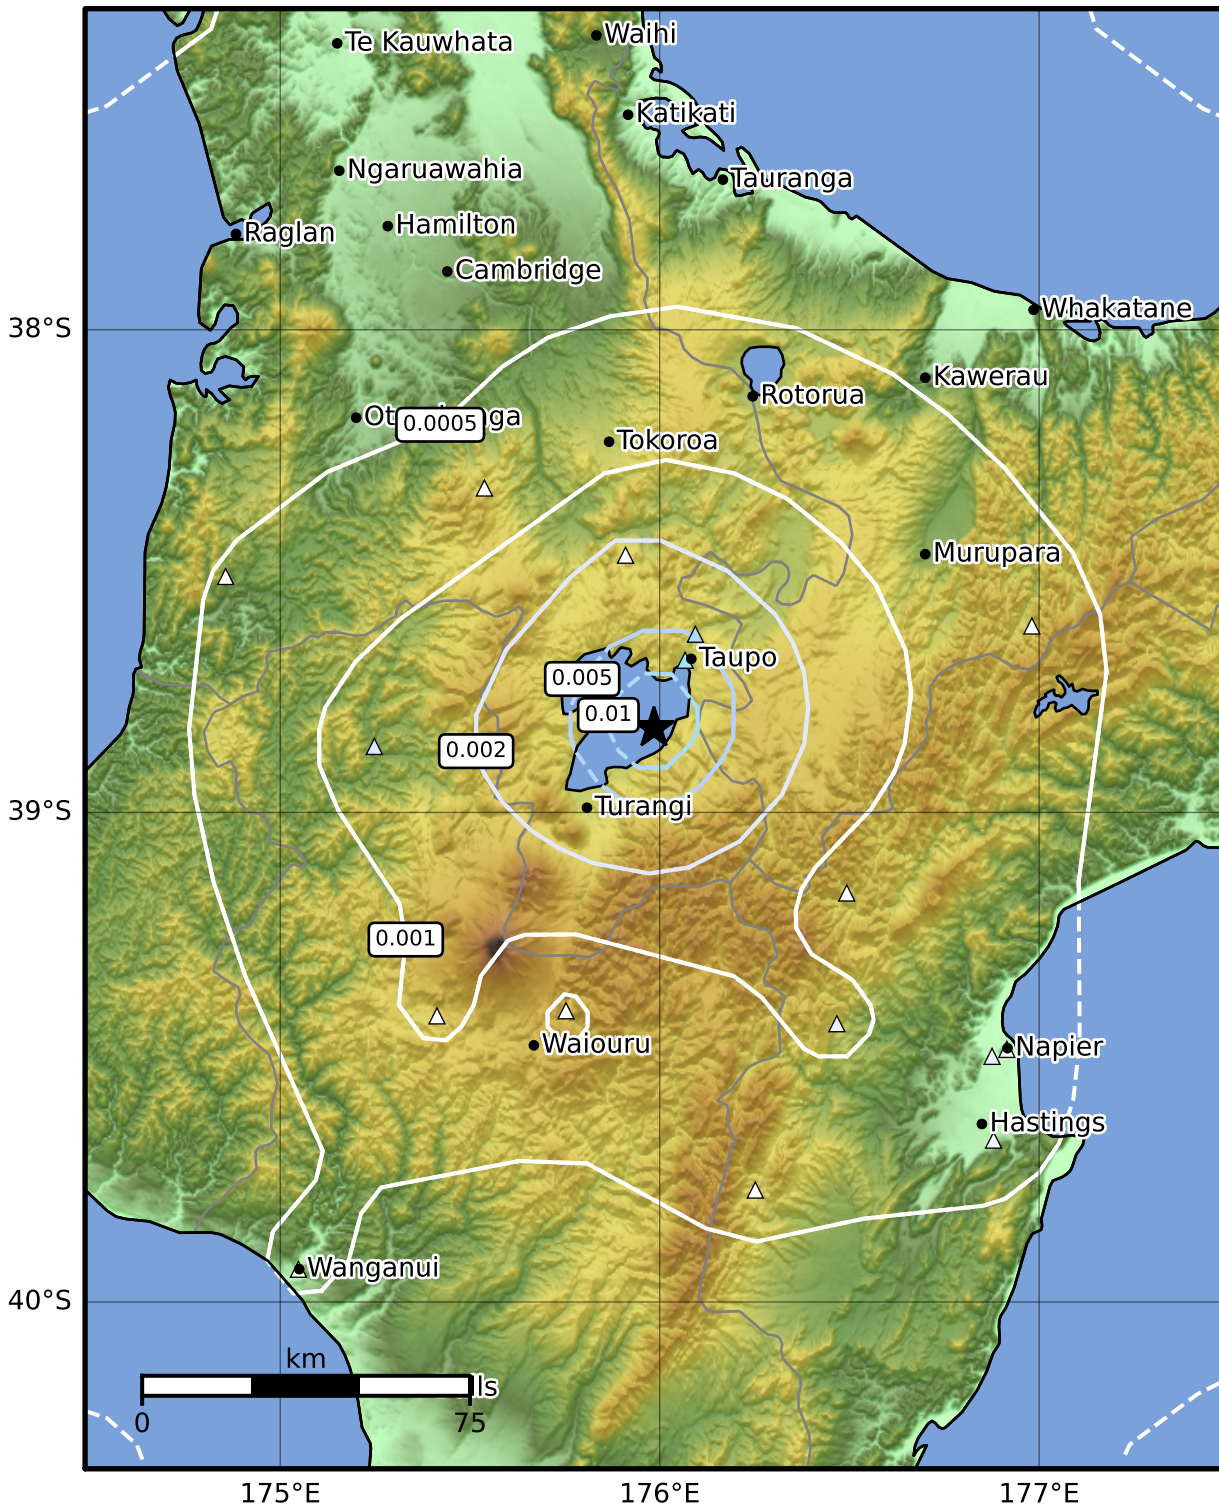

3.0 Second Peak Spectral Acceleration Map GNS Science

ShakeMap: Taupo

May 17, 2022 17:03:14 UTC M3.6 S38.83 E175.99 Depth: 5.0km ID:2022p369488

Scale based on Moratalla et al.(2021) and Worden et al.(2012) Version 3: Processed 2022-05-17T17:20:05Z

△ Seismic Instrument ○ Reported Intensity ★ Epicenter