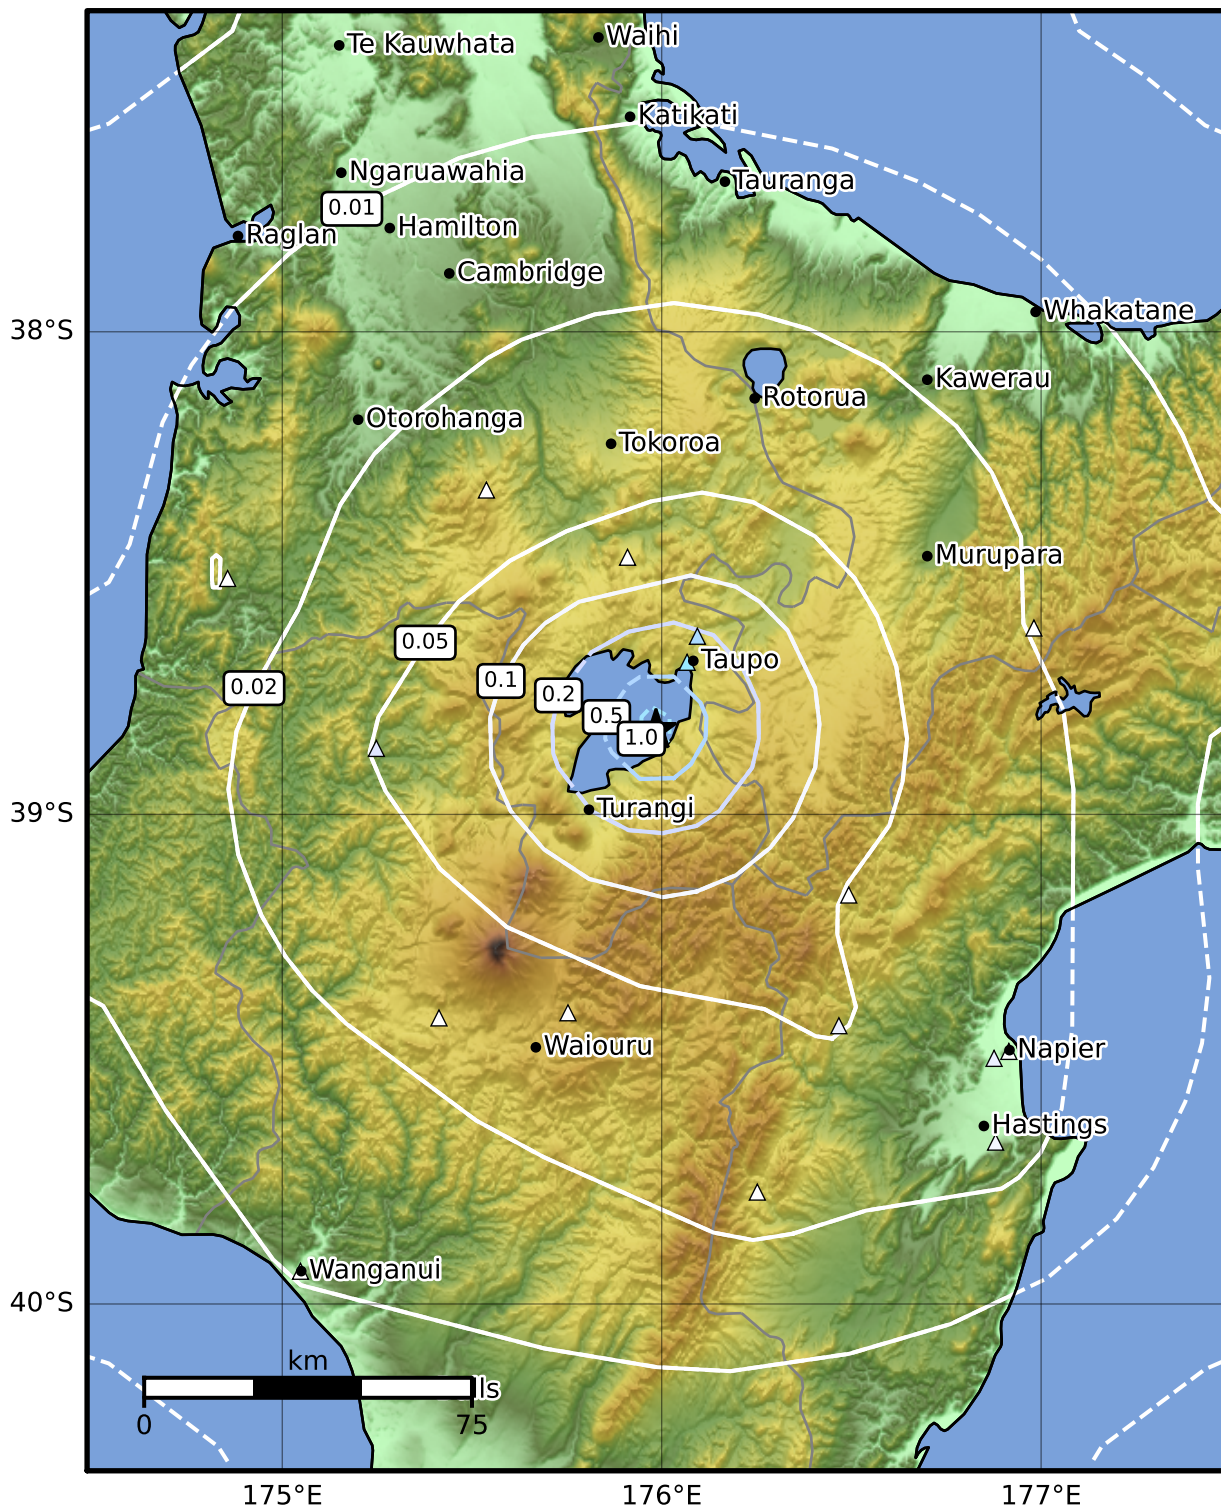

0.3 Second Peak Spectral Acceleration Map GNS Science

ShakeMap: Taupo

May 17, 2022 17:03:14 UTC M3.6 S38.83 E175.99 Depth: 5.0km ID:2022p369488

<b>SA(0.3) (%g)</b>	<b>0.1</b>	<b>0.2</b>	<b>0.5</b>	<b>1</b>	<b>2</b>	<b>5</b>	<b>10</b>	<b>20</b>	<b>50</b>	<b>100</b>	<b>200</b>
---------------------	------------	------------	------------	----------	----------	----------	-----------	-----------	-----------	------------	------------

Scale based on Moratalla et al.(2021) and Worden et al.(2012) Version 4: Processed 2022-05-17T17:26:05Z

△ Seismic Instrument ○ Reported Intensity ★ Epicenter