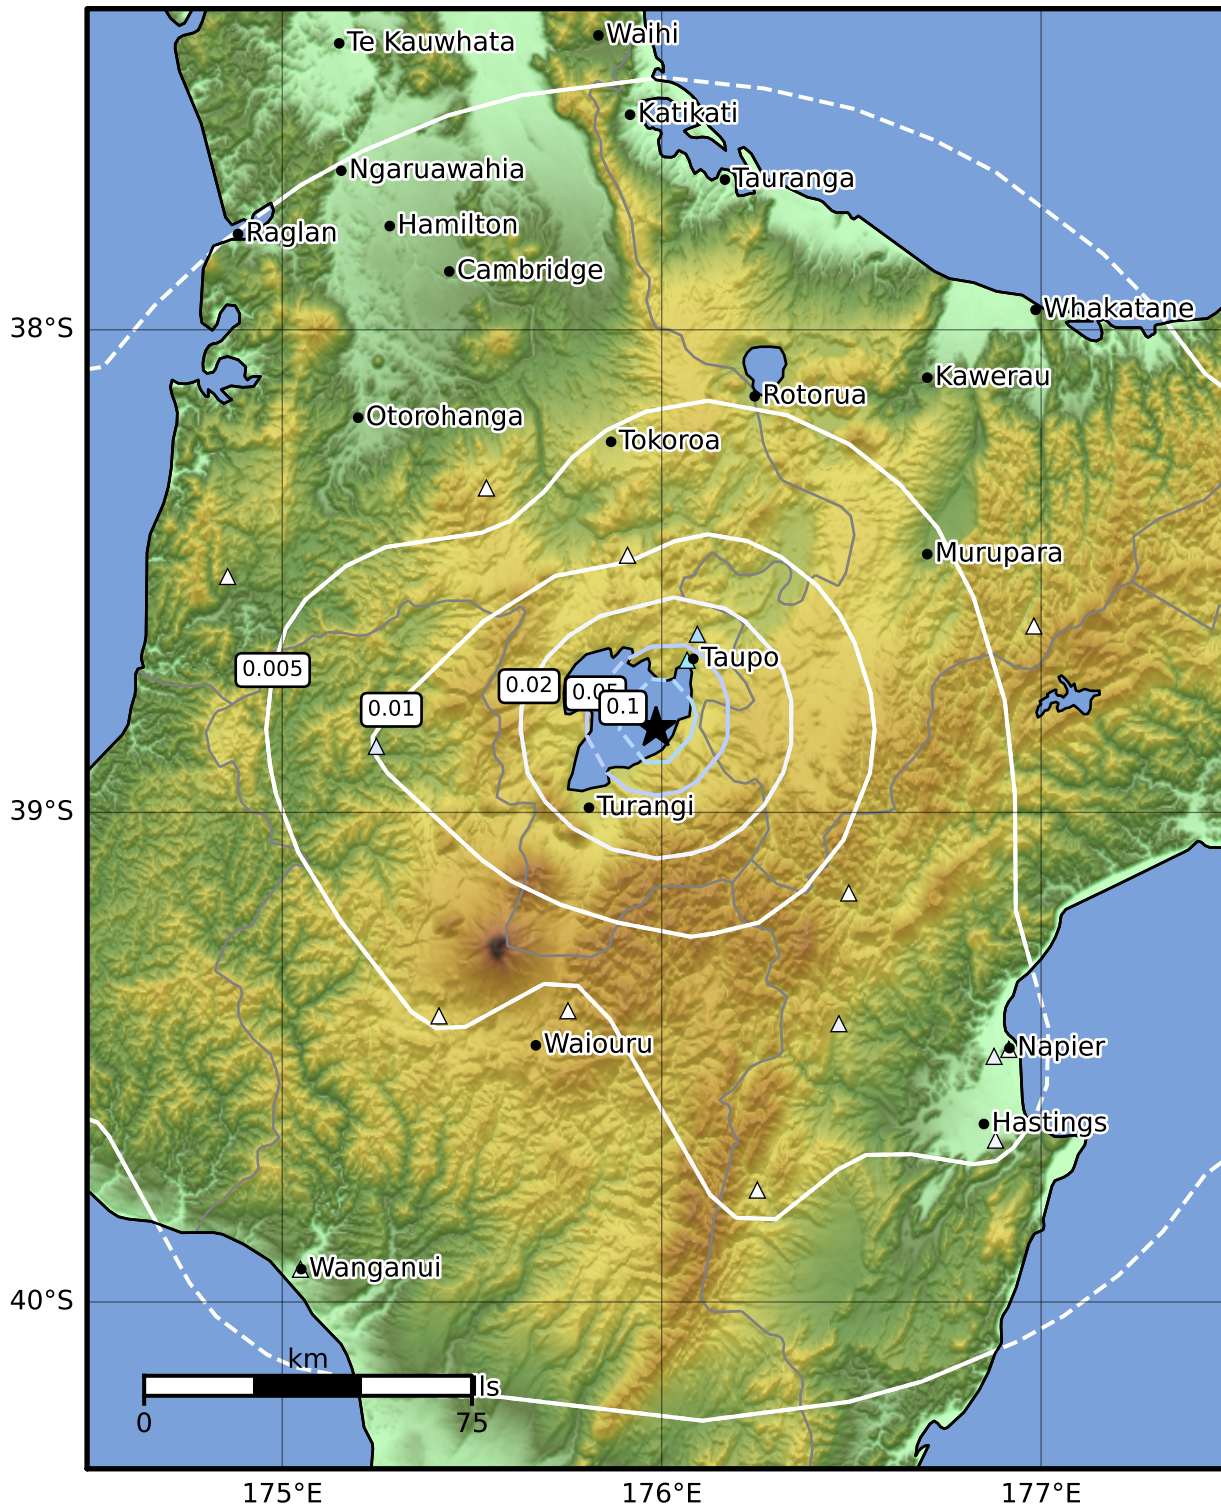

1.0 Second Peak Spectral Acceleration Map GNS Science

ShakeMap: Taupo

May 17, 2022 17:03:14 UTC M3.6 S38.83 E175.99 Depth: 5.0km ID:2022p369488

SA(1.0) (%g)	0.1	0.2	0.5	1	2	5	10	20	50	100	200
--------------	-----	-----	-----	---	---	---	----	----	----	-----	-----

Scale based on Moratalla et al.(2021) and Worden et al.(2012) Version 4: Processed 2022-05-17T17:26:05Z

△ Seismic Instrument ○ Reported Intensity ★ Epicenter