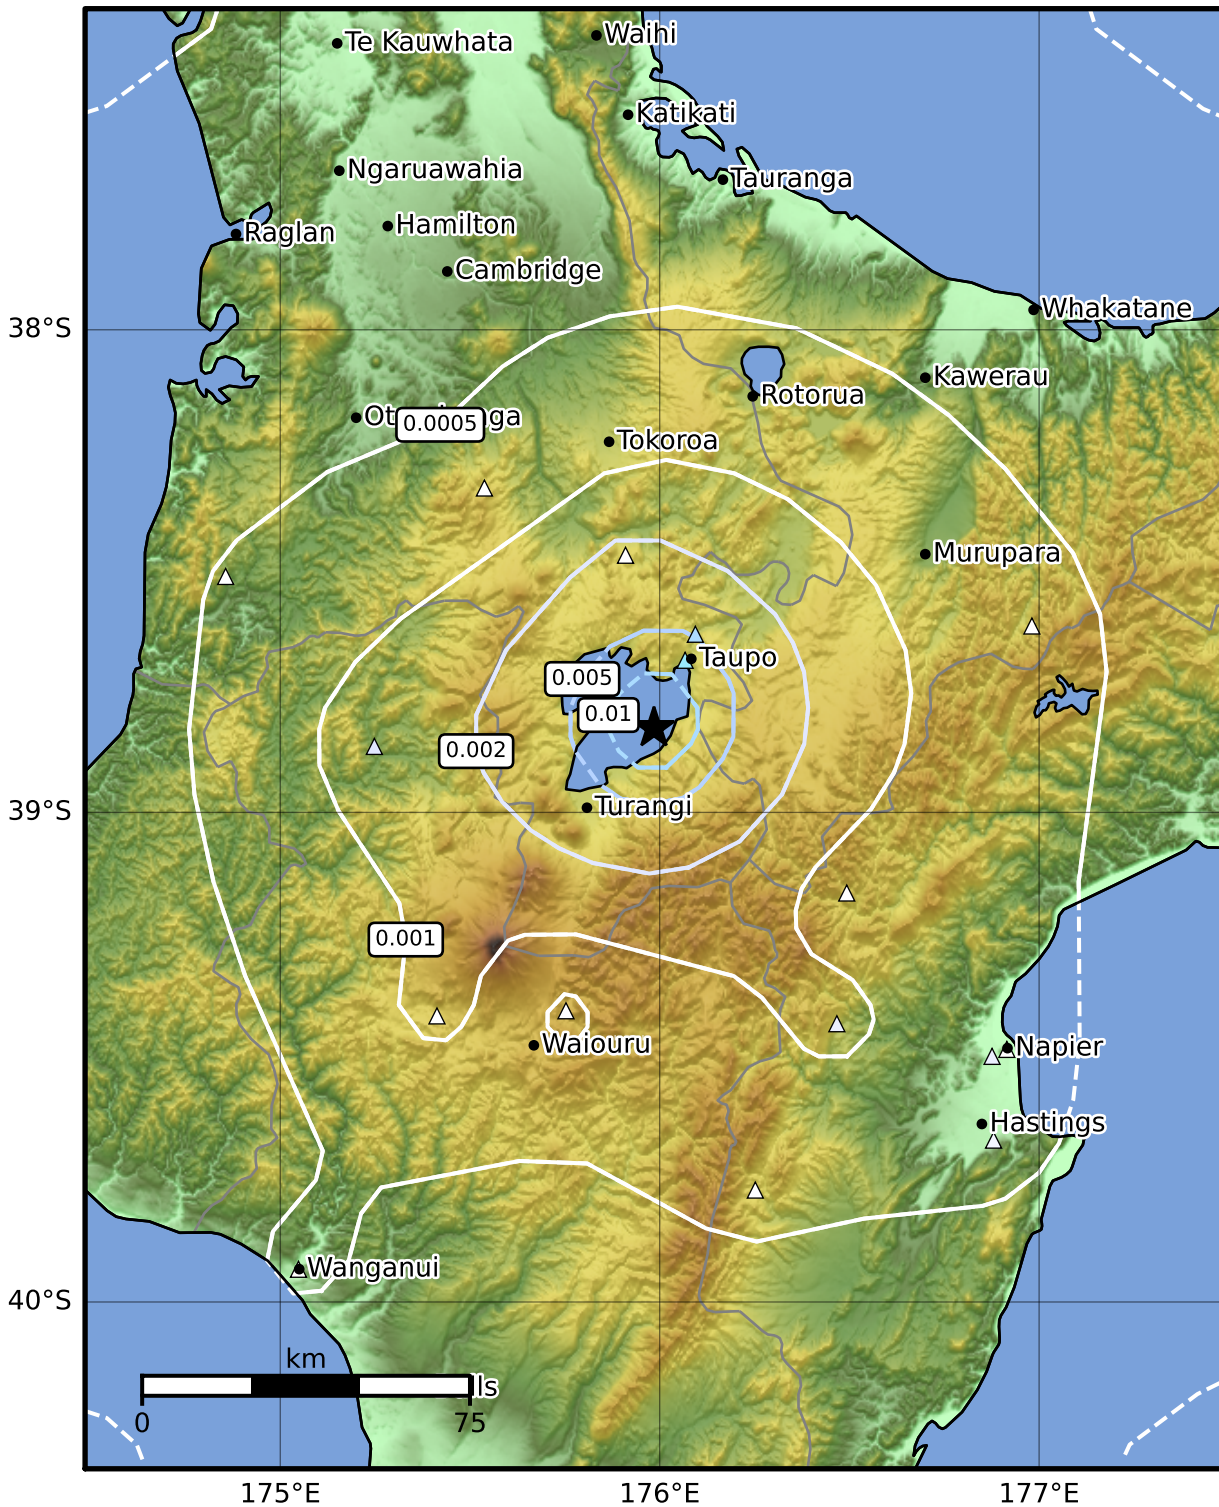

3.0 Second Peak Spectral Acceleration Map GNS Science

ShakeMap: Taupo

May 17, 2022 17:03:14 UTC M3.6 S38.83 E175.99 Depth: 5.0km ID:2022p369488

Scale based on Moratalla et al.(2021) and Worden et al.(2012) Version 4: Processed 2022-05-17T17:26:05Z

△ Seismic Instrument ○ Reported Intensity ★ Epicenter