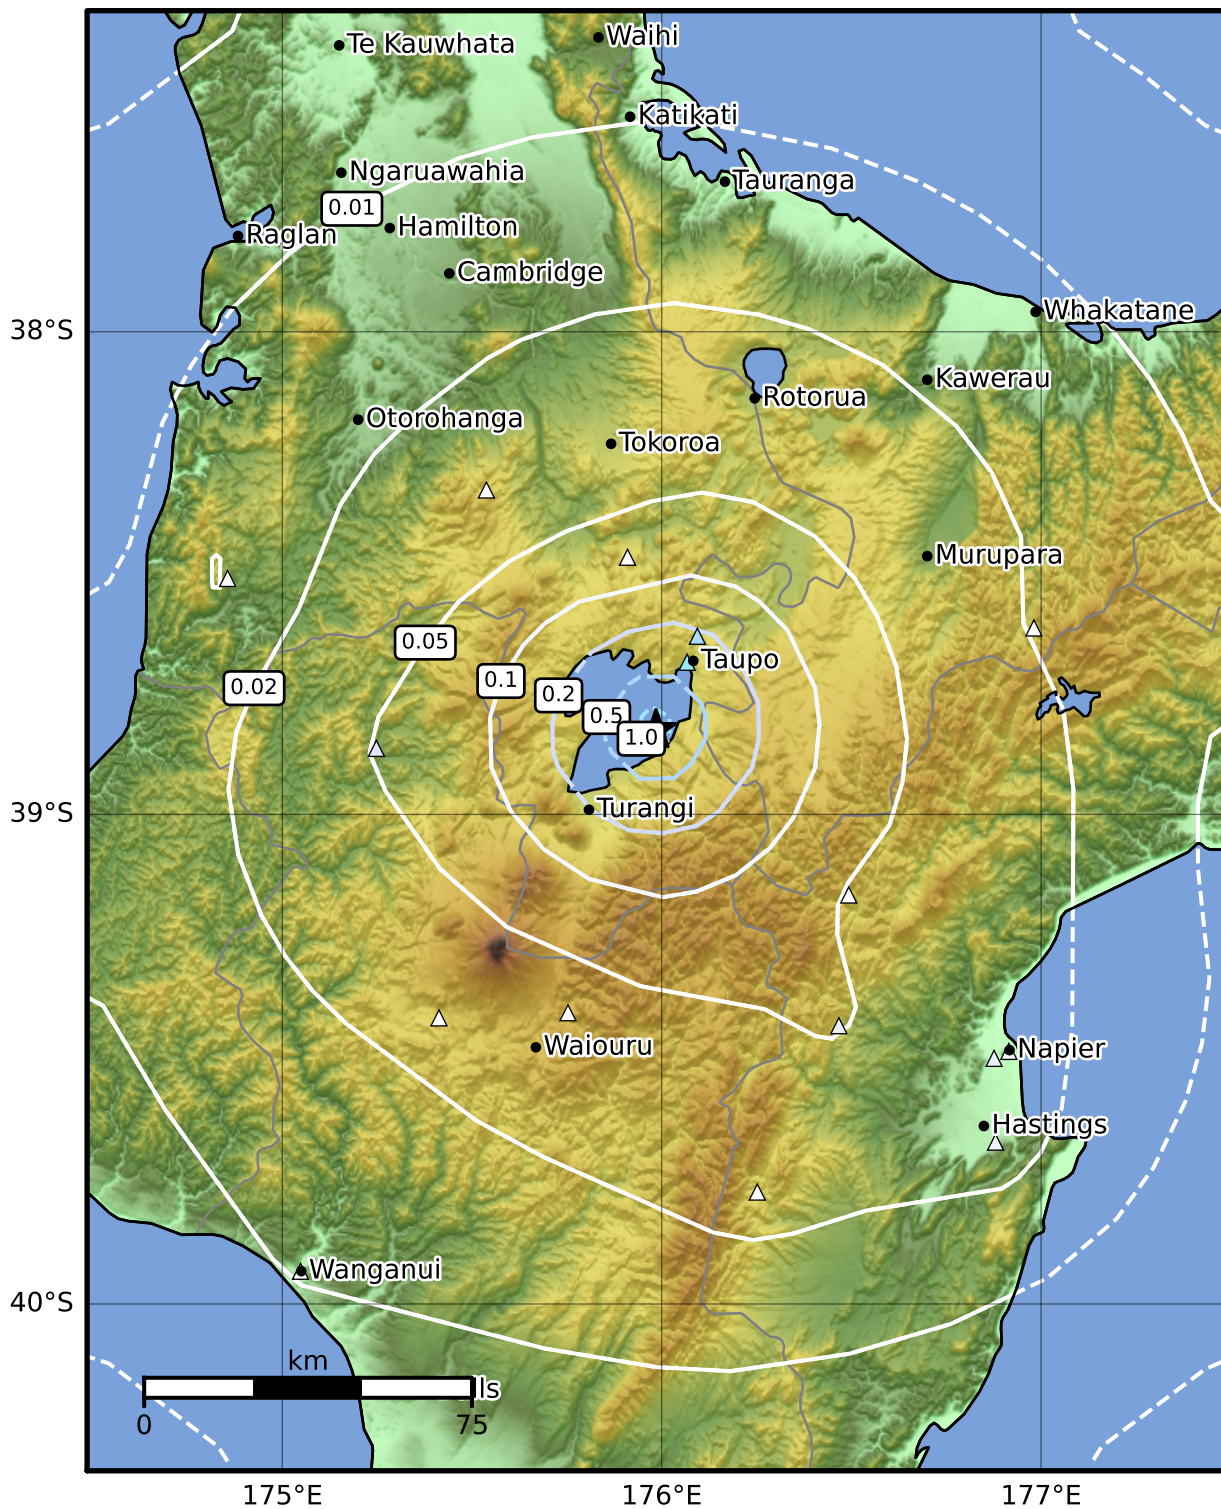

0.3 Second Peak Spectral Acceleration Map GNS Science

ShakeMap: Taupo

May 17, 2022 17:03:14 UTC M3.6 S38.83 E175.99 Depth: 5.0km ID:2022p369488

SA(0.3) (%g)	0.1	0.2	0.5	1	2	5	10	20	50	100	200
---------------------	------------	------------	------------	----------	----------	----------	-----------	-----------	-----------	------------	------------

Scale based on Moratalla et al.(2021) and Worden et al.(2012) Version 5: Processed 2022-05-17T17:34:00Z

△ Seismic Instrument ○ Reported Intensity ★ Epicenter