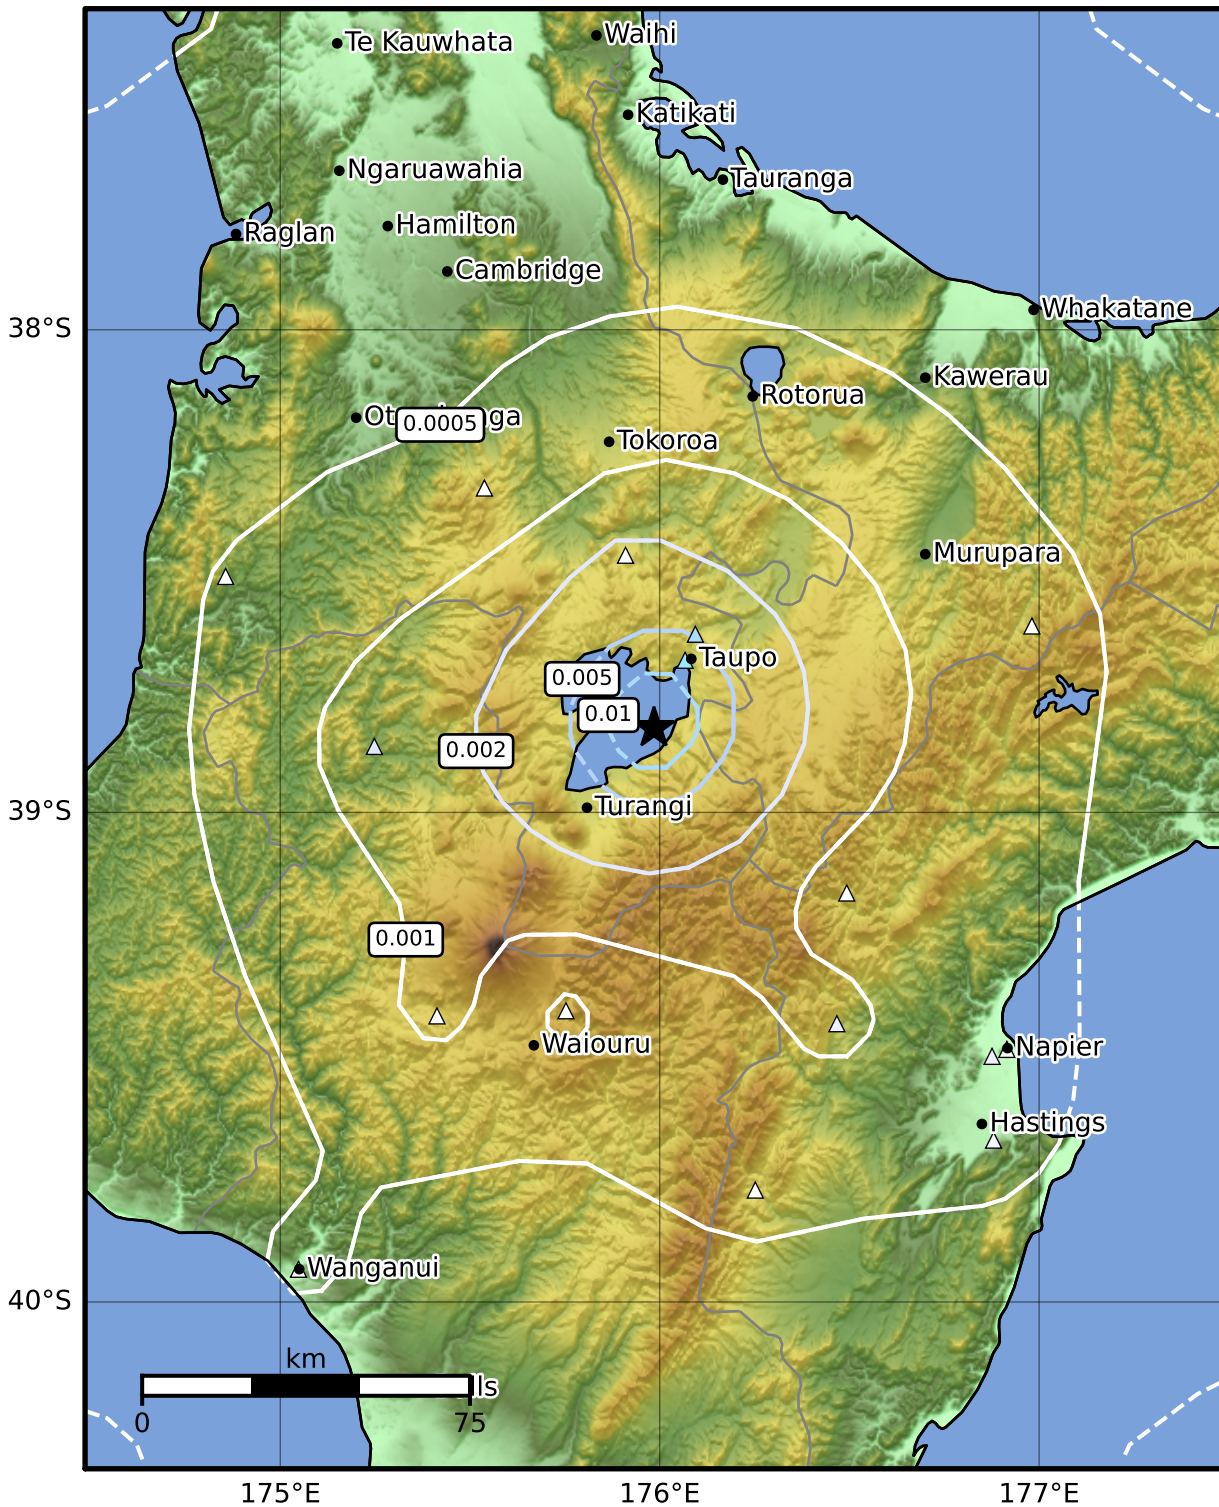

3.0 Second Peak Spectral Acceleration Map GNS Science

ShakeMap: Taupo

May 17, 2022 17:03:14 UTC M3.6 S38.83 E175.99 Depth: 5.0km ID:2022p369488

Scale based on Moratalla et al.(2021) and Worden et al.(2012) Version 5: Processed 2022-05-17T17:34:00Z

△ Seismic Instrument ○ Reported Intensity ★ Epicenter