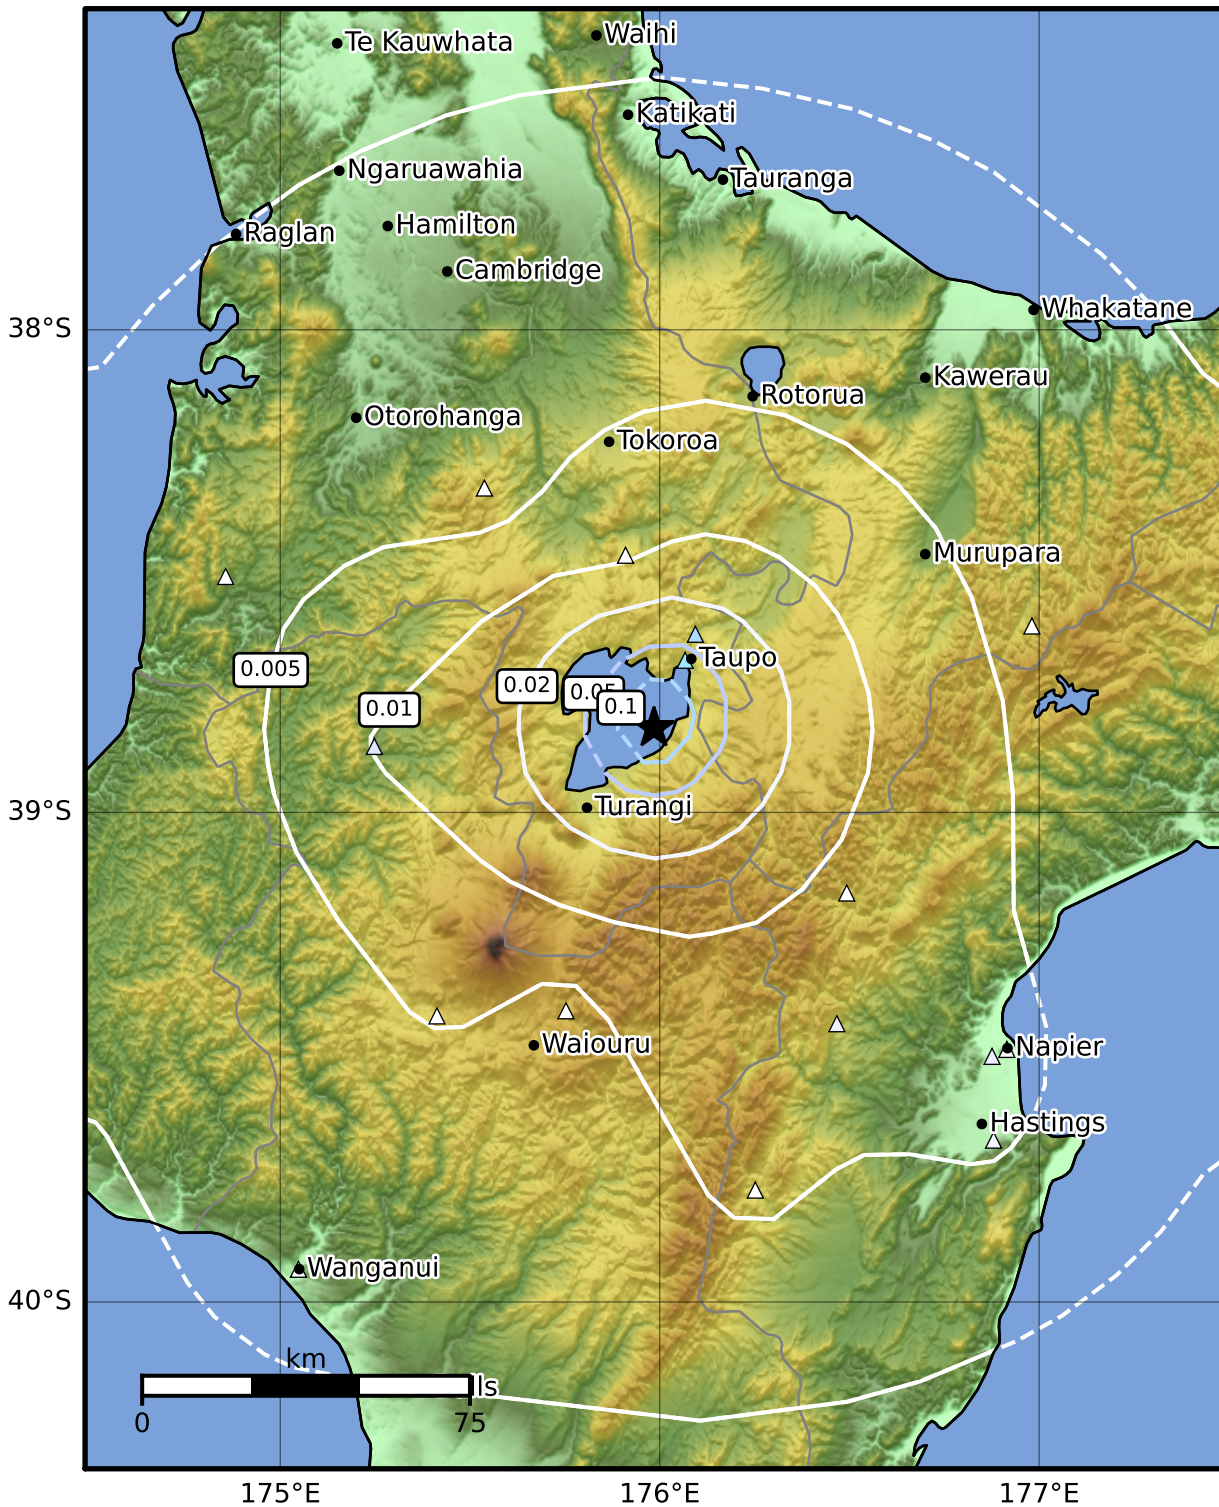

1.0 Second Peak Spectral Acceleration Map GNS Science

ShakeMap: Taupo

May 17, 2022 17:03:14 UTC M3.6 S38.83 E175.99 Depth: 5.0km ID:2022p369488

SA(1.0) (%g)	0.1	0.2	0.5	1	2	5	10	20	50	100	200
--------------	-----	-----	-----	---	---	---	----	----	----	-----	-----

Scale based on Moratalla et al.(2021) and Worden et al.(2012) Version 6: Processed 2022-05-17T18:03:59Z

△ Seismic Instrument ○ Reported Intensity ★ Epicenter

Te Whakaahuatanga Tere o ngā Rū Whenua me ngā Parawhenua
R-CET Rapid Characterisation of Earthquakes and Tsunamis
 A GNS Science Led Research Programme