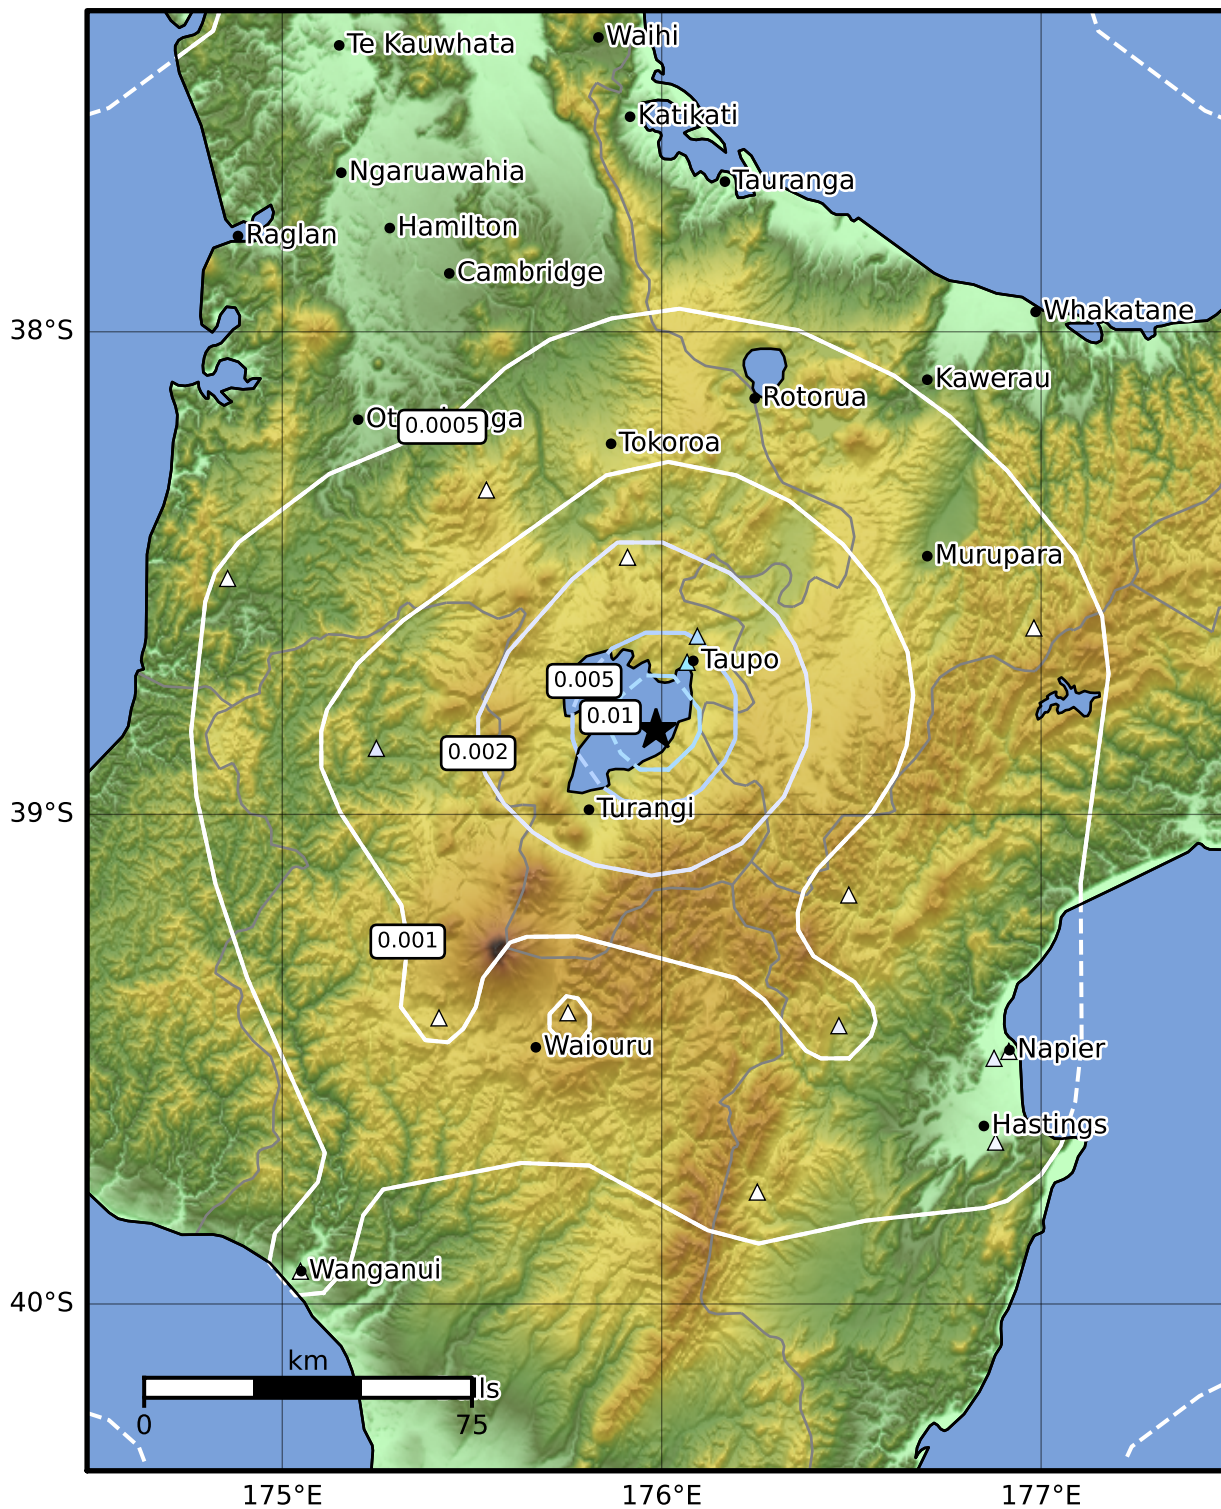

3.0 Second Peak Spectral Acceleration Map GNS Science

ShakeMap: Taupo

May 17, 2022 17:03:14 UTC M3.6 S38.83 E175.99 Depth: 5.0km ID:2022p369488

Scale based on Moratalla et al.(2021) and Worden et al.(2012) Version 6: Processed 2022-05-17T18:03:59Z

△ Seismic Instrument ○ Reported Intensity ★ Epicenter