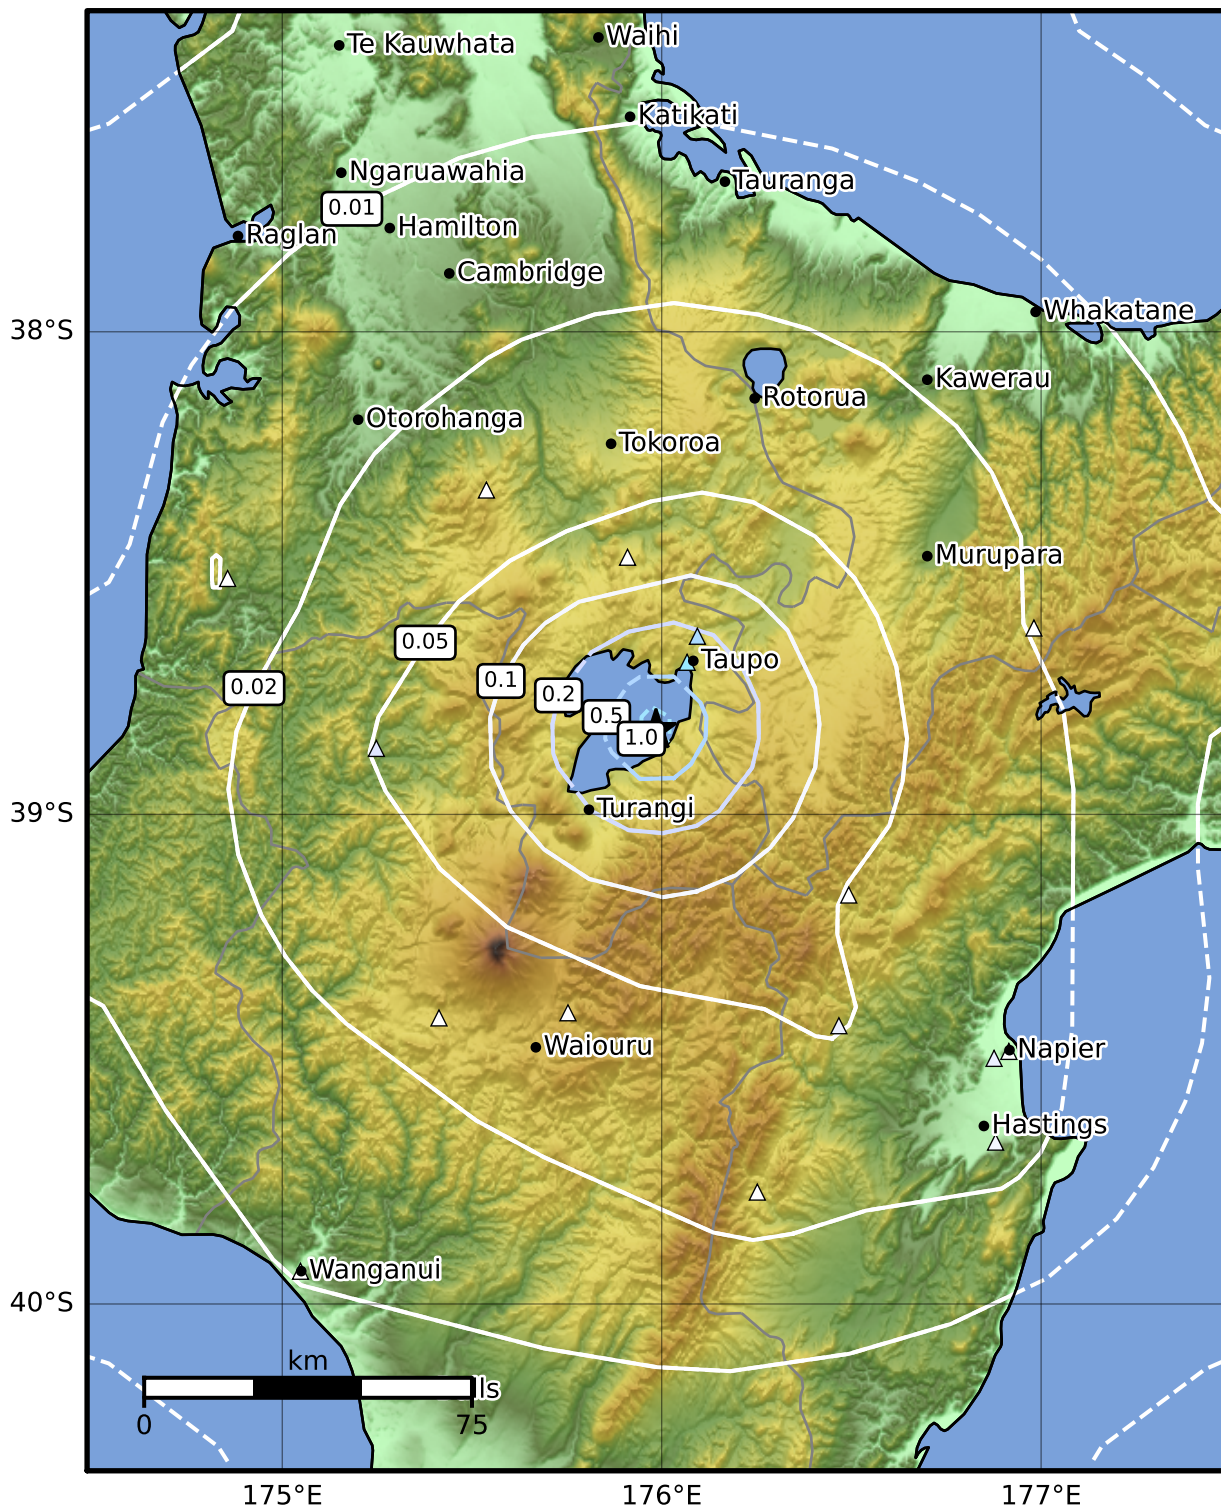

0.3 Second Peak Spectral Acceleration Map GNS Science

ShakeMap: Taupo

May 17, 2022 17:03:14 UTC M3.6 S38.83 E175.99 Depth: 5.0km ID:2022p369488

SA(0.3) (%g)	0.1	0.2	0.5	1	2	5	10	20	50	100	200
---------------------	------------	------------	------------	----------	----------	----------	-----------	-----------	-----------	------------	------------

Scale based on Moratalla et al.(2021) and Worden et al.(2012) Version 7: Processed 2022-05-17T19:03:59Z

△ Seismic Instrument ○ Reported Intensity ★ Epicenter