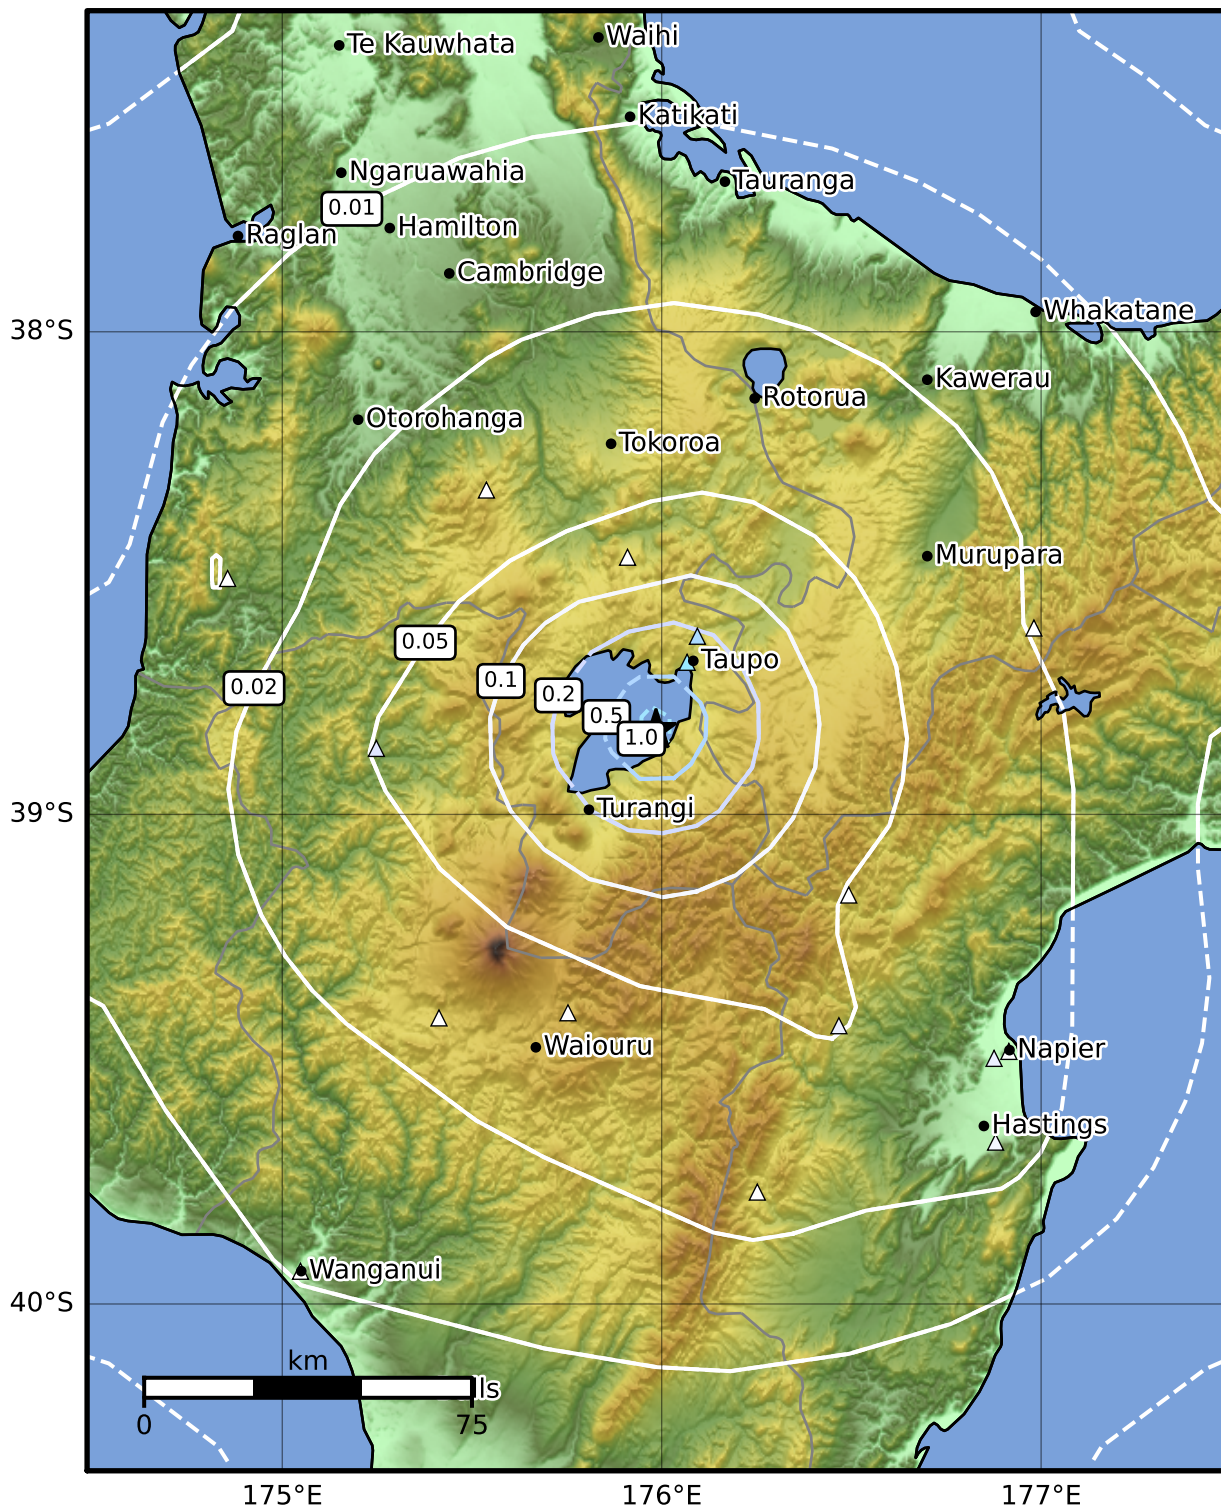

0.3 Second Peak Spectral Acceleration Map GNS Science

ShakeMap: Taupo

May 17, 2022 17:03:14 UTC M3.6 S38.83 E175.99 Depth: 5.0km ID:2022p369488

<b>SA(0.3) (%g)</b>	<b>0.1</b>	<b>0.2</b>	<b>0.5</b>	<b>1</b>	<b>2</b>	<b>5</b>	<b>10</b>	<b>20</b>	<b>50</b>	<b>100</b>	<b>200</b>
---------------------	------------	------------	------------	----------	----------	----------	-----------	-----------	-----------	------------	------------

Scale based on Moratalla et al.(2021) and Worden et al.(2012) Version 8: Processed 2022-05-17T20:04:00Z

△ Seismic Instrument ○ Reported Intensity ★ Epicenter