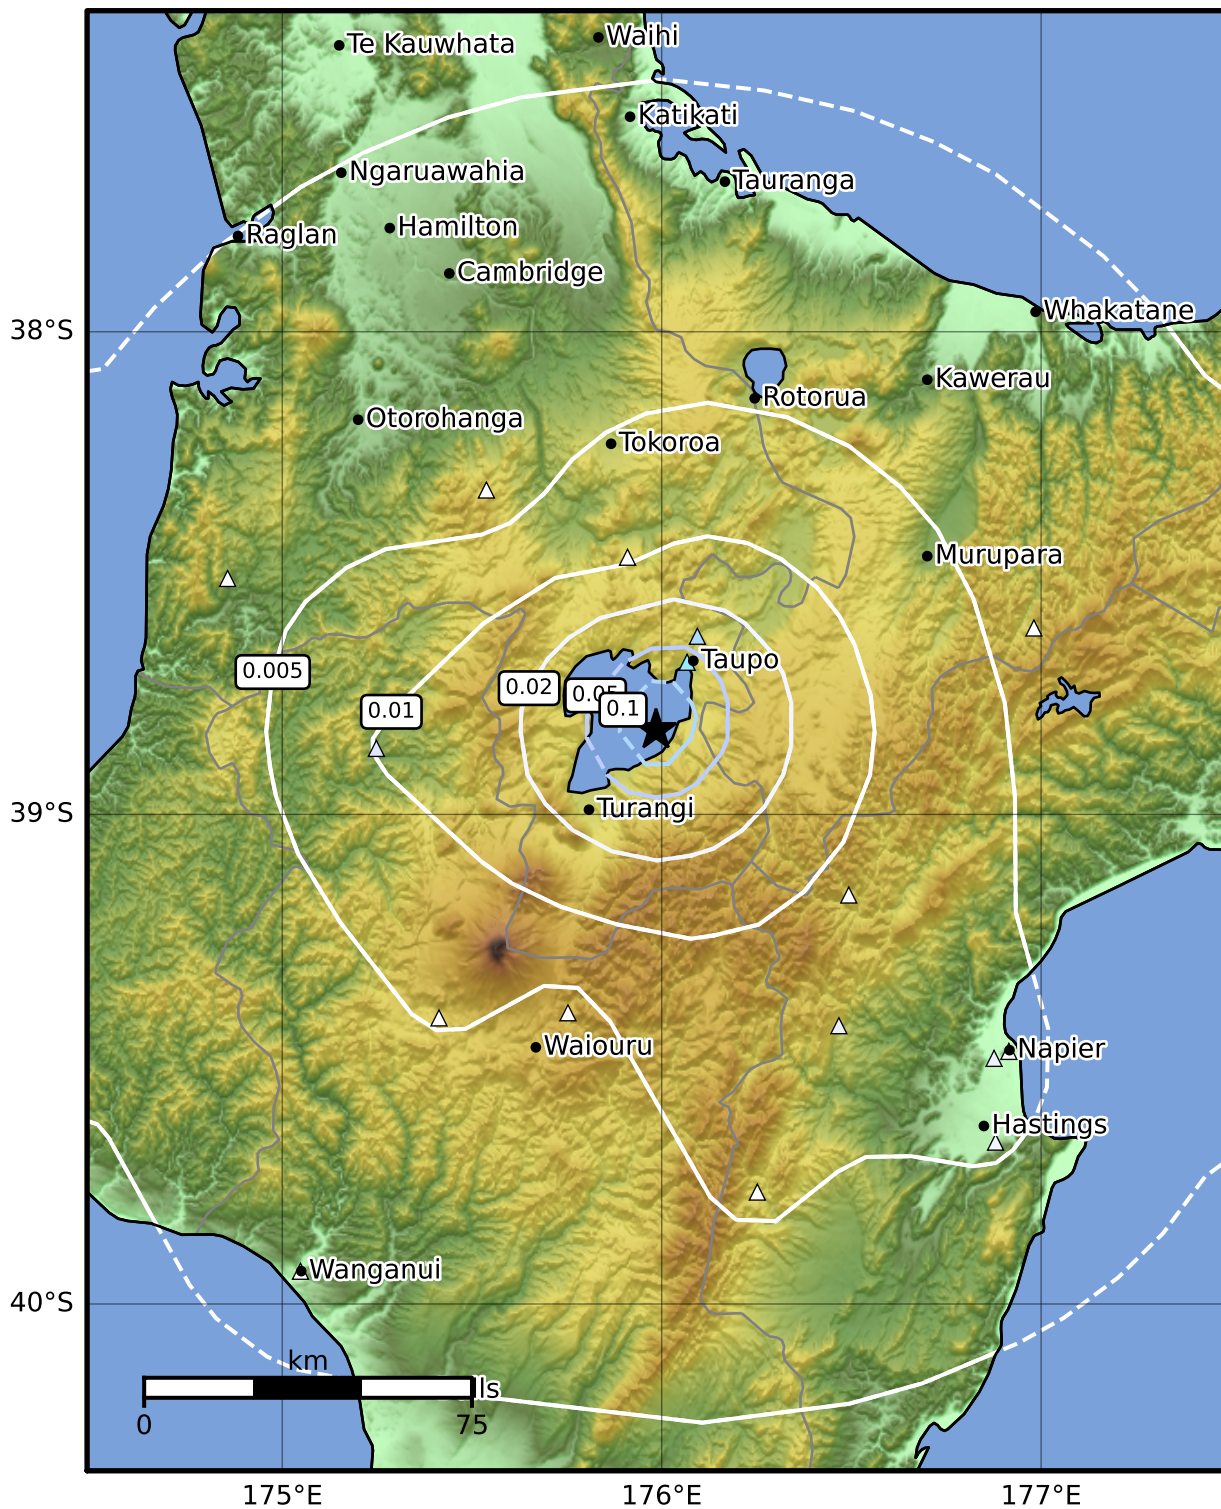

1.0 Second Peak Spectral Acceleration Map GNS Science

ShakeMap: Taupo

May 17, 2022 17:03:14 UTC M3.6 S38.83 E175.99 Depth: 5.0km ID:2022p369488

SA(1.0) (%g)	0.1	0.2	0.5	1	2	5	10	20	50	100	200
--------------	-----	-----	-----	---	---	---	----	----	----	-----	-----

Scale based on Moratalla et al.(2021) and Worden et al.(2012) Version 8: Processed 2022-05-17T20:04:00Z

△ Seismic Instrument ○ Reported Intensity ★ Epicenter

Te Whakaahuatanga Tere o ngā Rū Whenua me ngā Parawhenua
R-CET Rapid Characterisation of Earthquakes and Tsunamis
 A GNS Science Led Research Programme