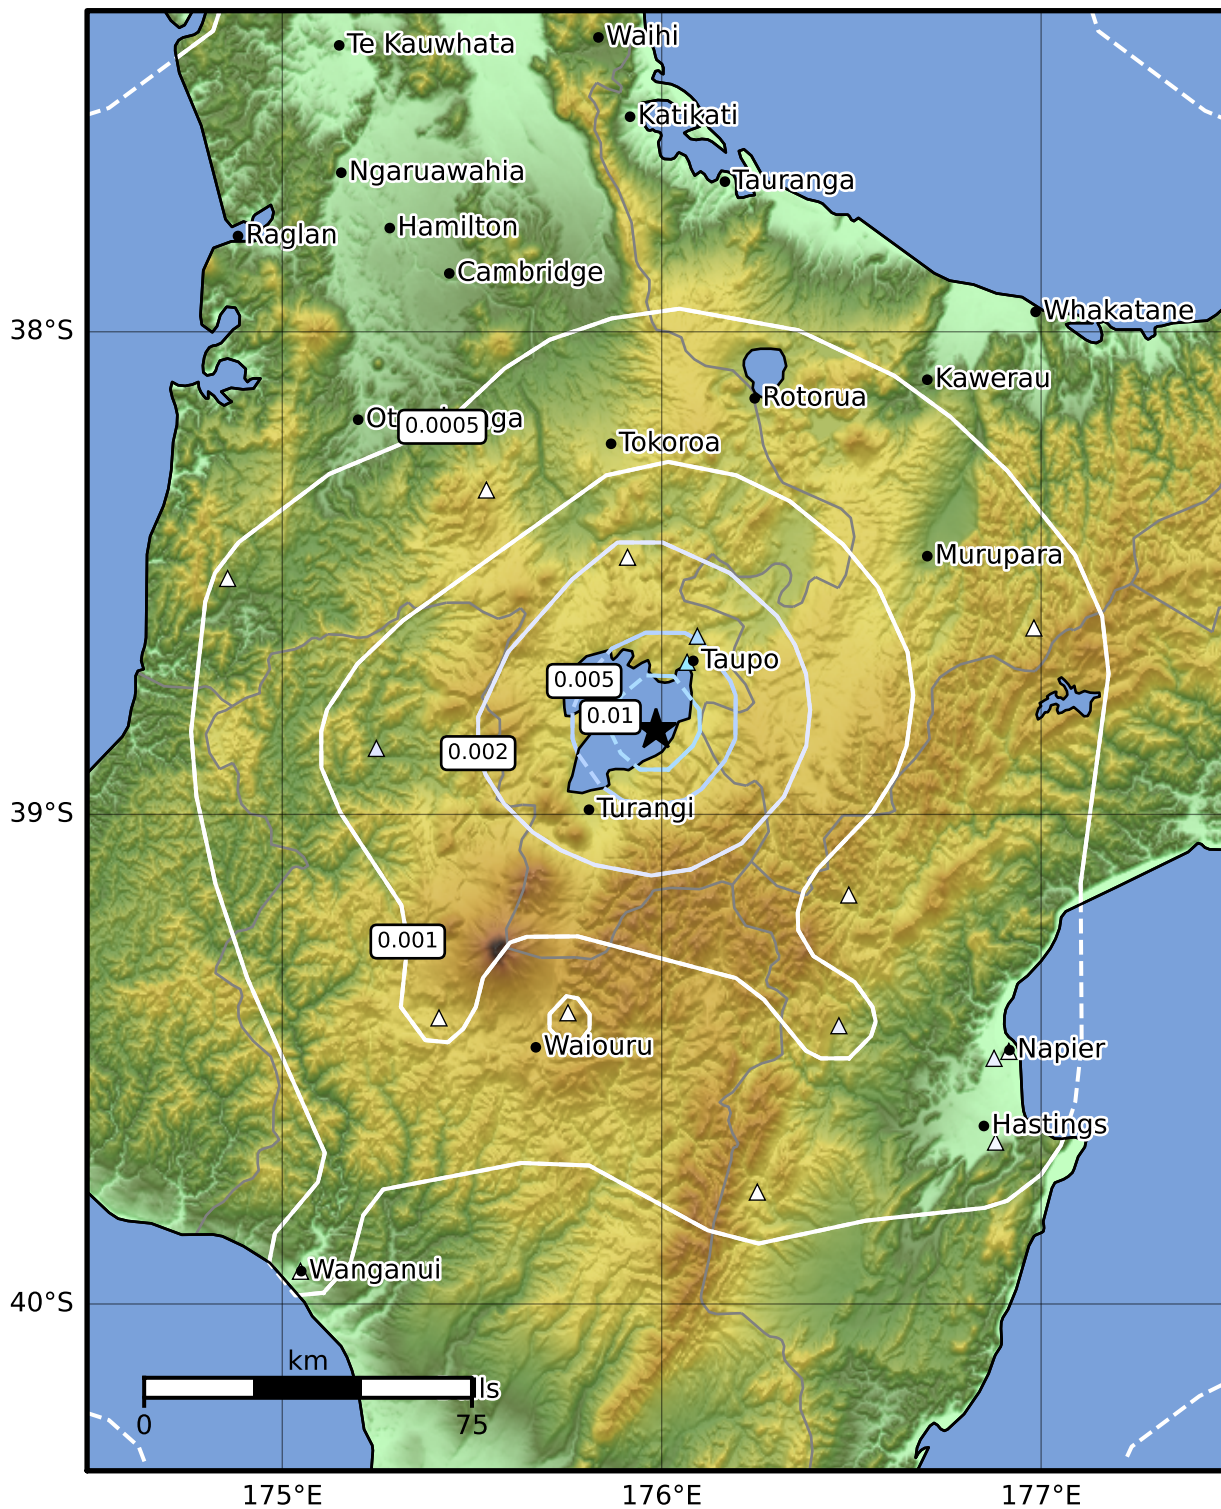

3.0 Second Peak Spectral Acceleration Map GNS Science

ShakeMap: Taupo

May 17, 2022 17:03:14 UTC M3.6 S38.83 E175.99 Depth: 5.0km ID:2022p369488

Scale based on Moratalla et al.(2021) and Worden et al.(2012) Version 8: Processed 2022-05-17T20:04:00Z

△ Seismic Instrument ○ Reported Intensity ★ Epicenter