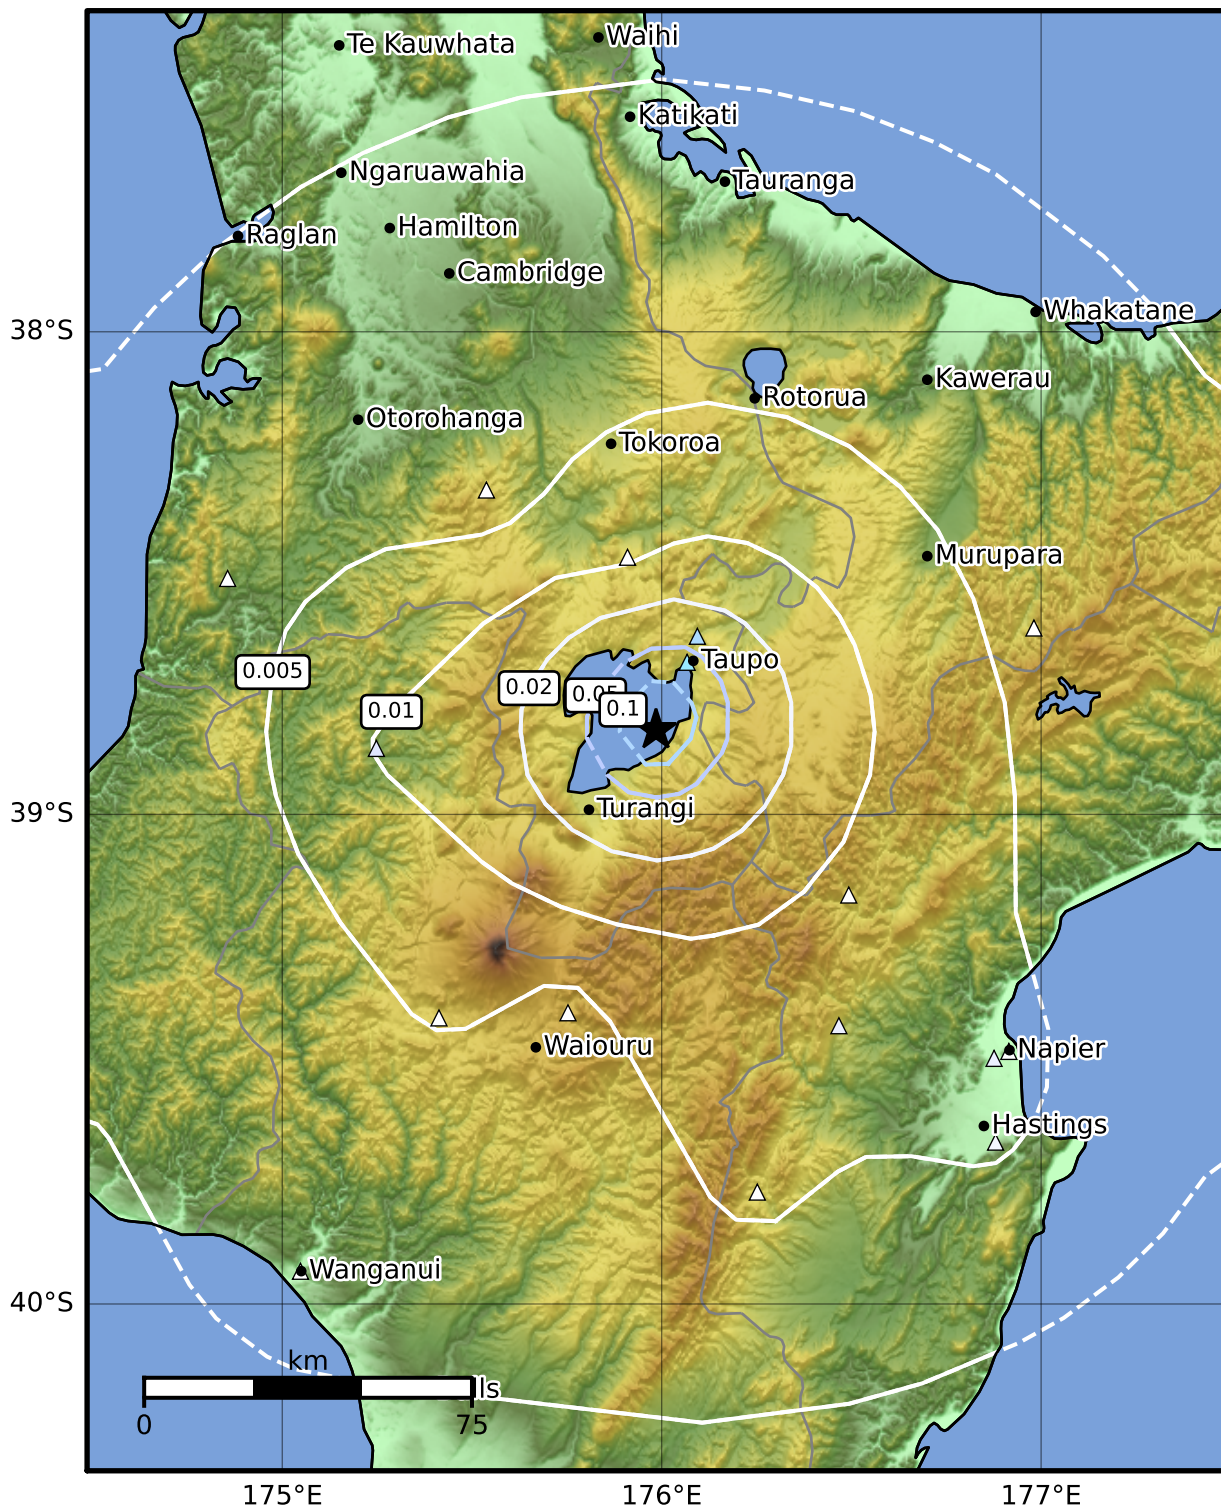

1.0 Second Peak Spectral Acceleration Map GNS Science

ShakeMap: Taupo

May 17, 2022 17:03:14 UTC M3.6 S38.83 E175.99 Depth: 5.0km ID:2022p369488

SA(1.0) (%g)	0.1	0.2	0.5	1	2	5	10	20	50	100	200
--------------	-----	-----	-----	---	---	---	----	----	----	-----	-----

Scale based on Moratalla et al.(2021) and Worden et al.(2012) Version 9: Processed 2022-05-17T23:04:00Z

△ Seismic Instrument ○ Reported Intensity ★ Epicenter