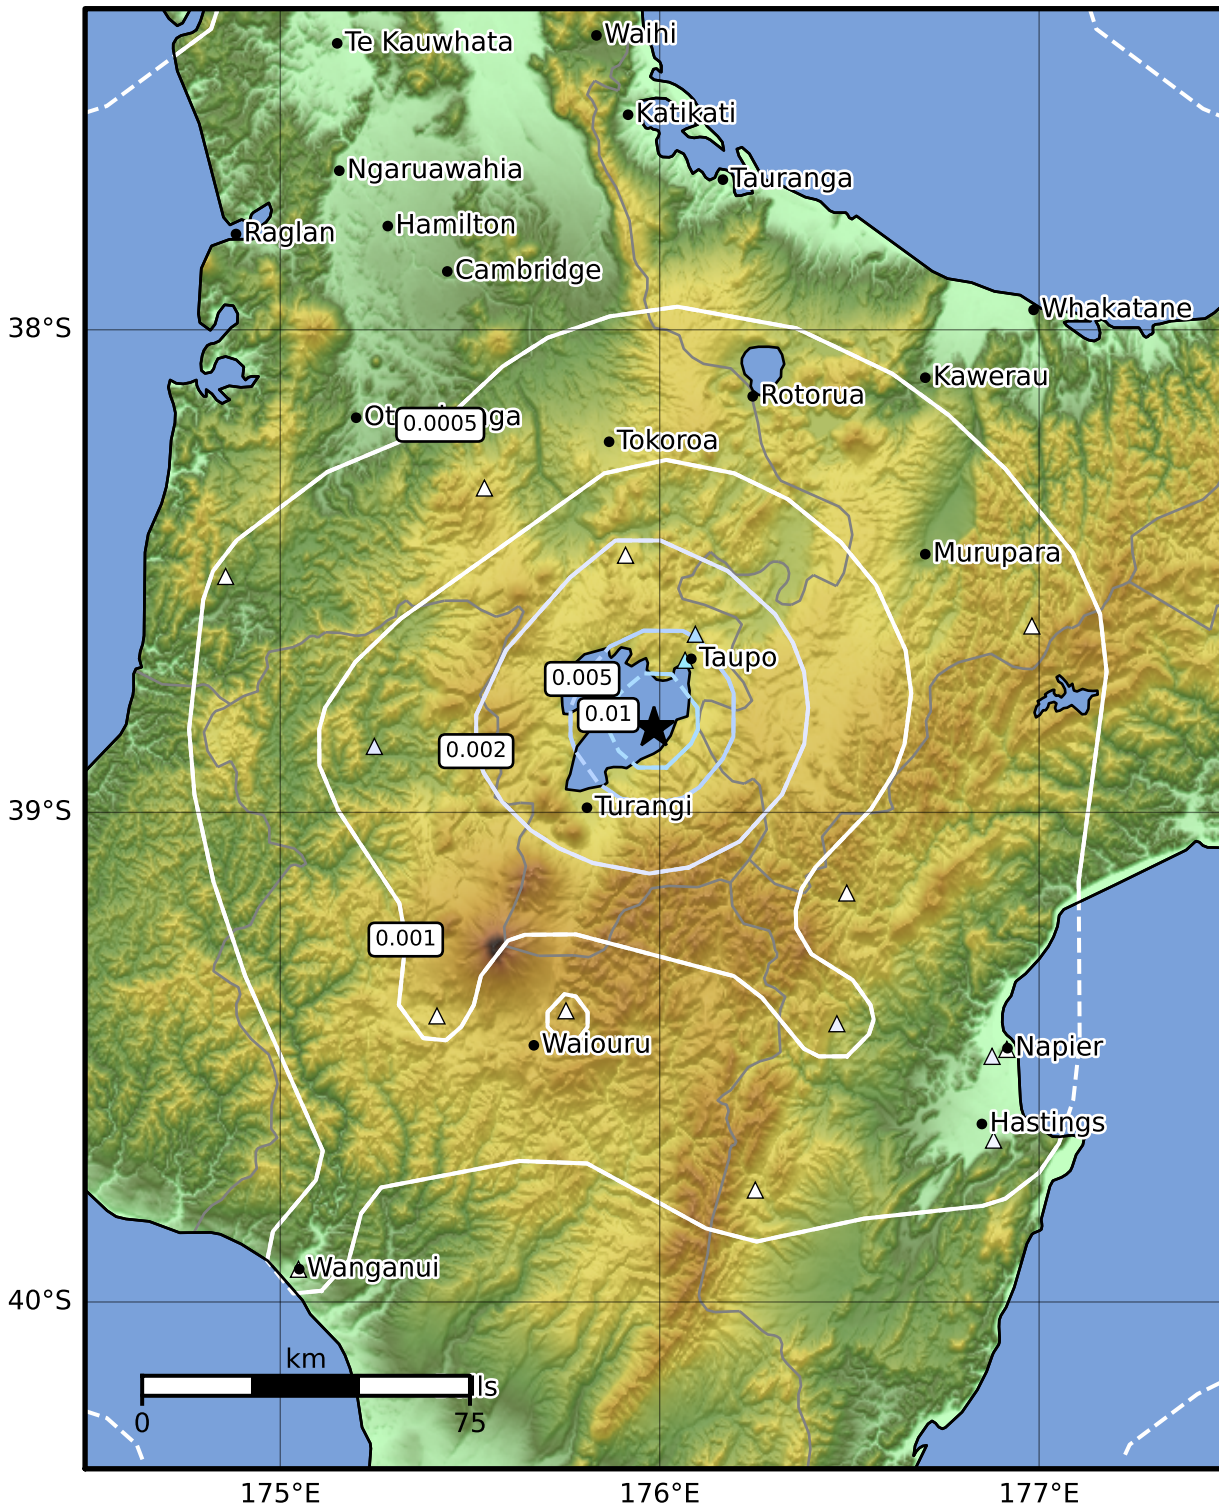

3.0 Second Peak Spectral Acceleration Map GNS Science

ShakeMap: Taupo

May 17, 2022 17:03:14 UTC M3.6 S38.83 E175.99 Depth: 5.0km ID:2022p369488

Scale based on Moratalla et al.(2021) and Worden et al.(2012) Version 9: Processed 2022-05-17T23:04:00Z

△ Seismic Instrument ○ Reported Intensity ★ Epicenter