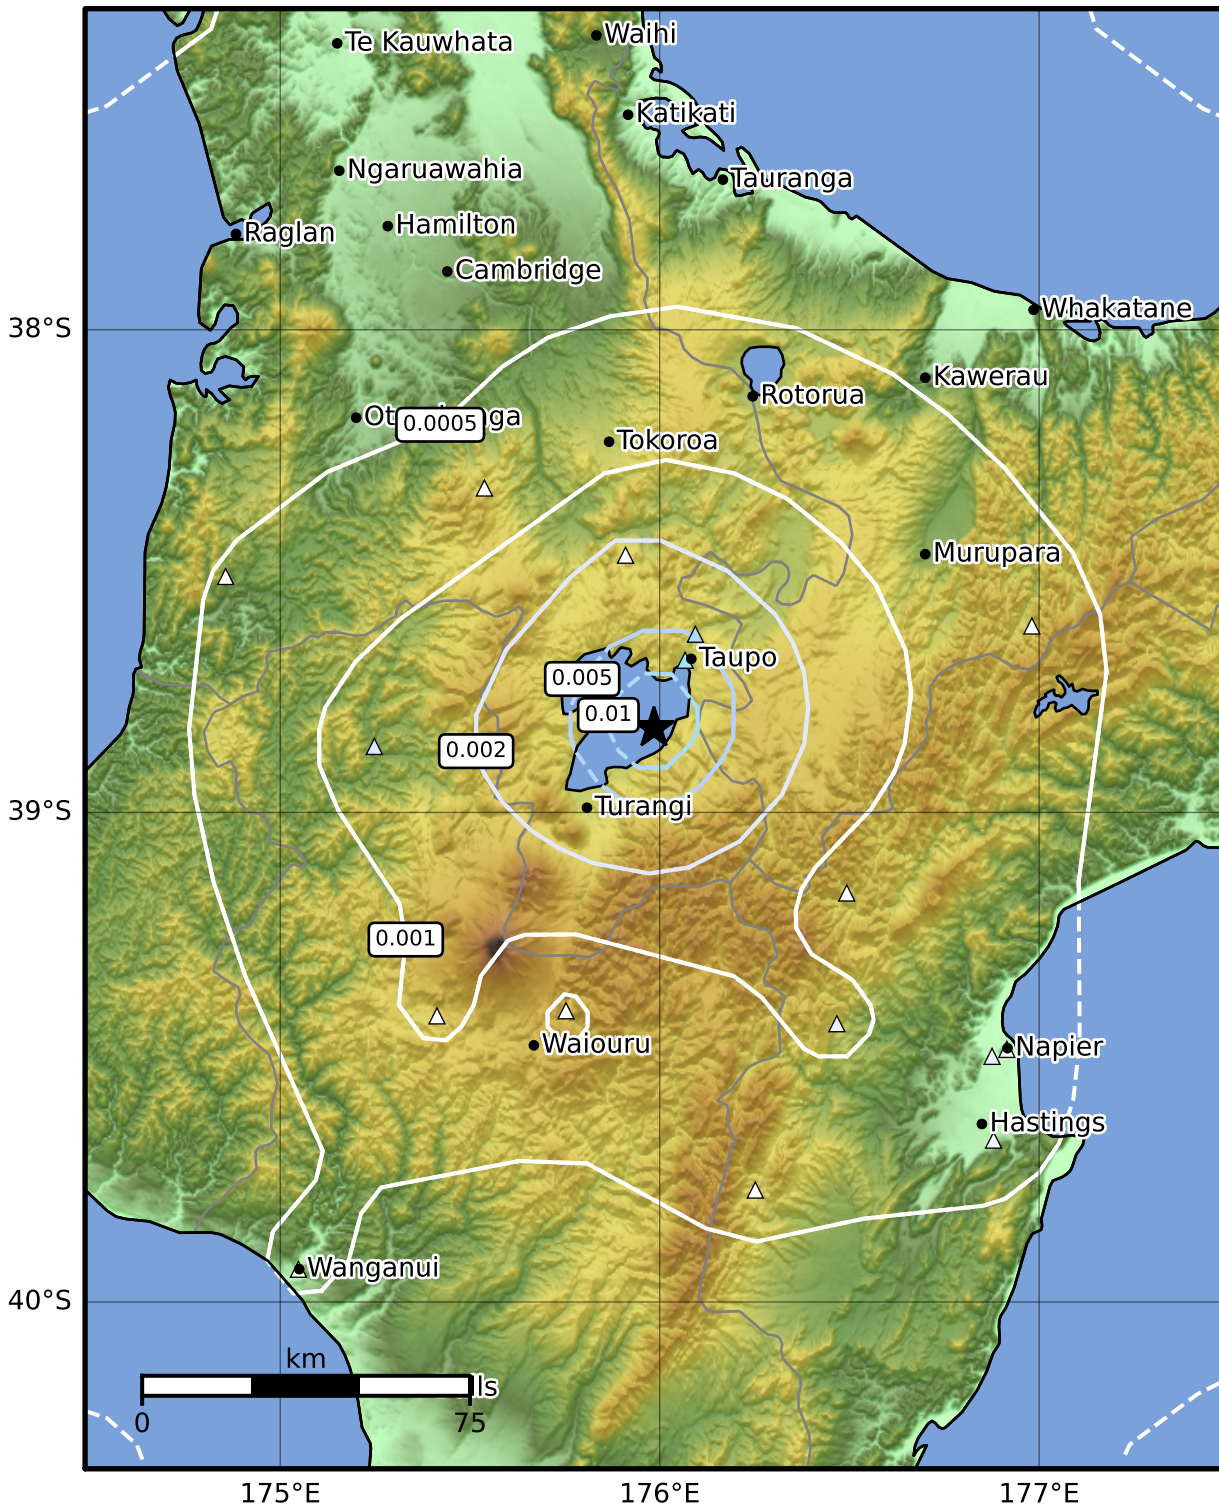

3.0 Second Peak Spectral Acceleration Map GNS Science

ShakeMap: Taupo

May 17, 2022 17:03:14 UTC M3.6 S38.83 E175.99 Depth: 5.0km ID:2022p369488

Scale based on Moratalla et al.(2021) and Worden et al.(2012) Version 10: Processed 2022-05-18T17:03:59Z

△ Seismic Instrument ○ Reported Intensity ★ Epicenter