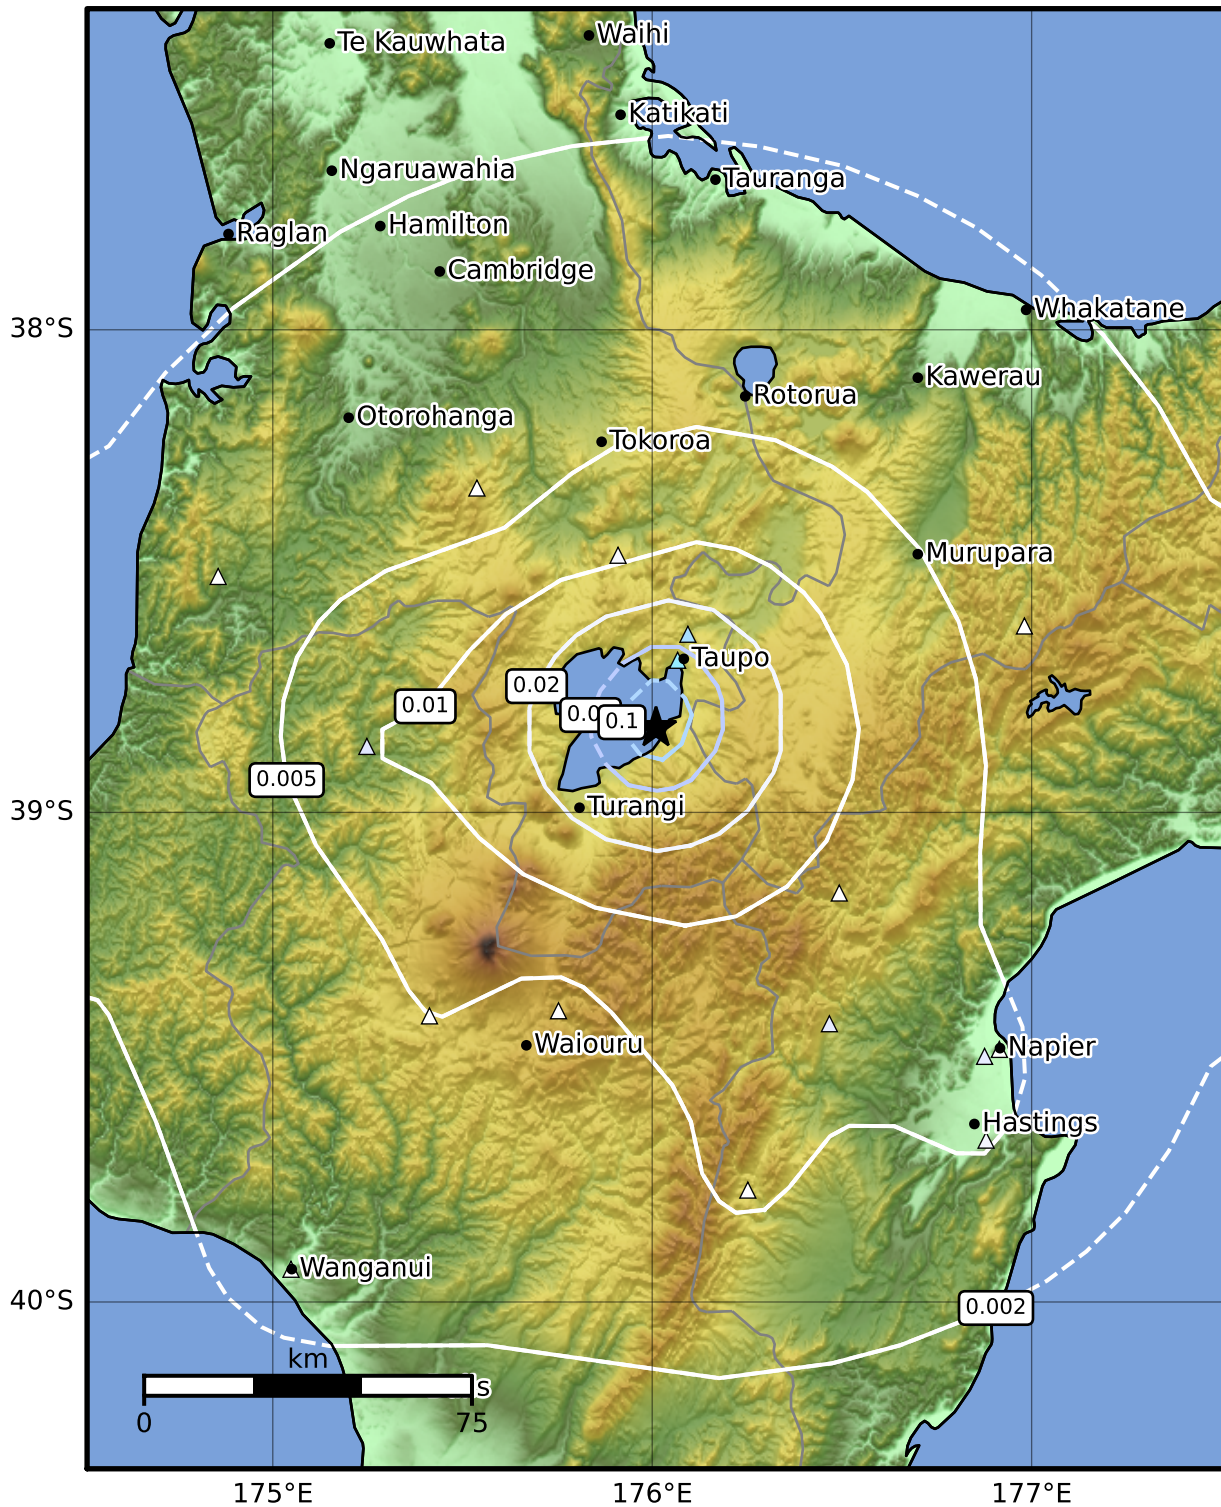

1.0 Second Peak Spectral Acceleration Map GNS Science

ShakeMap: Taupo

May 17, 2022 17:03:14 UTC M3.4 S38.83 E176.01 Depth: 5.0km ID:2022p369488

SA(1.0) (%g)	0.1	0.2	0.5	1	2	5	10	20	50	100	200
--------------	-----	-----	-----	---	---	---	----	----	----	-----	-----

Scale based on Moratalla et al.(2021) and Worden et al.(2012) Version 11: Processed 2022-06-03T03:06:20Z

△ Seismic Instrument ○ Reported Intensity ★ Epicenter