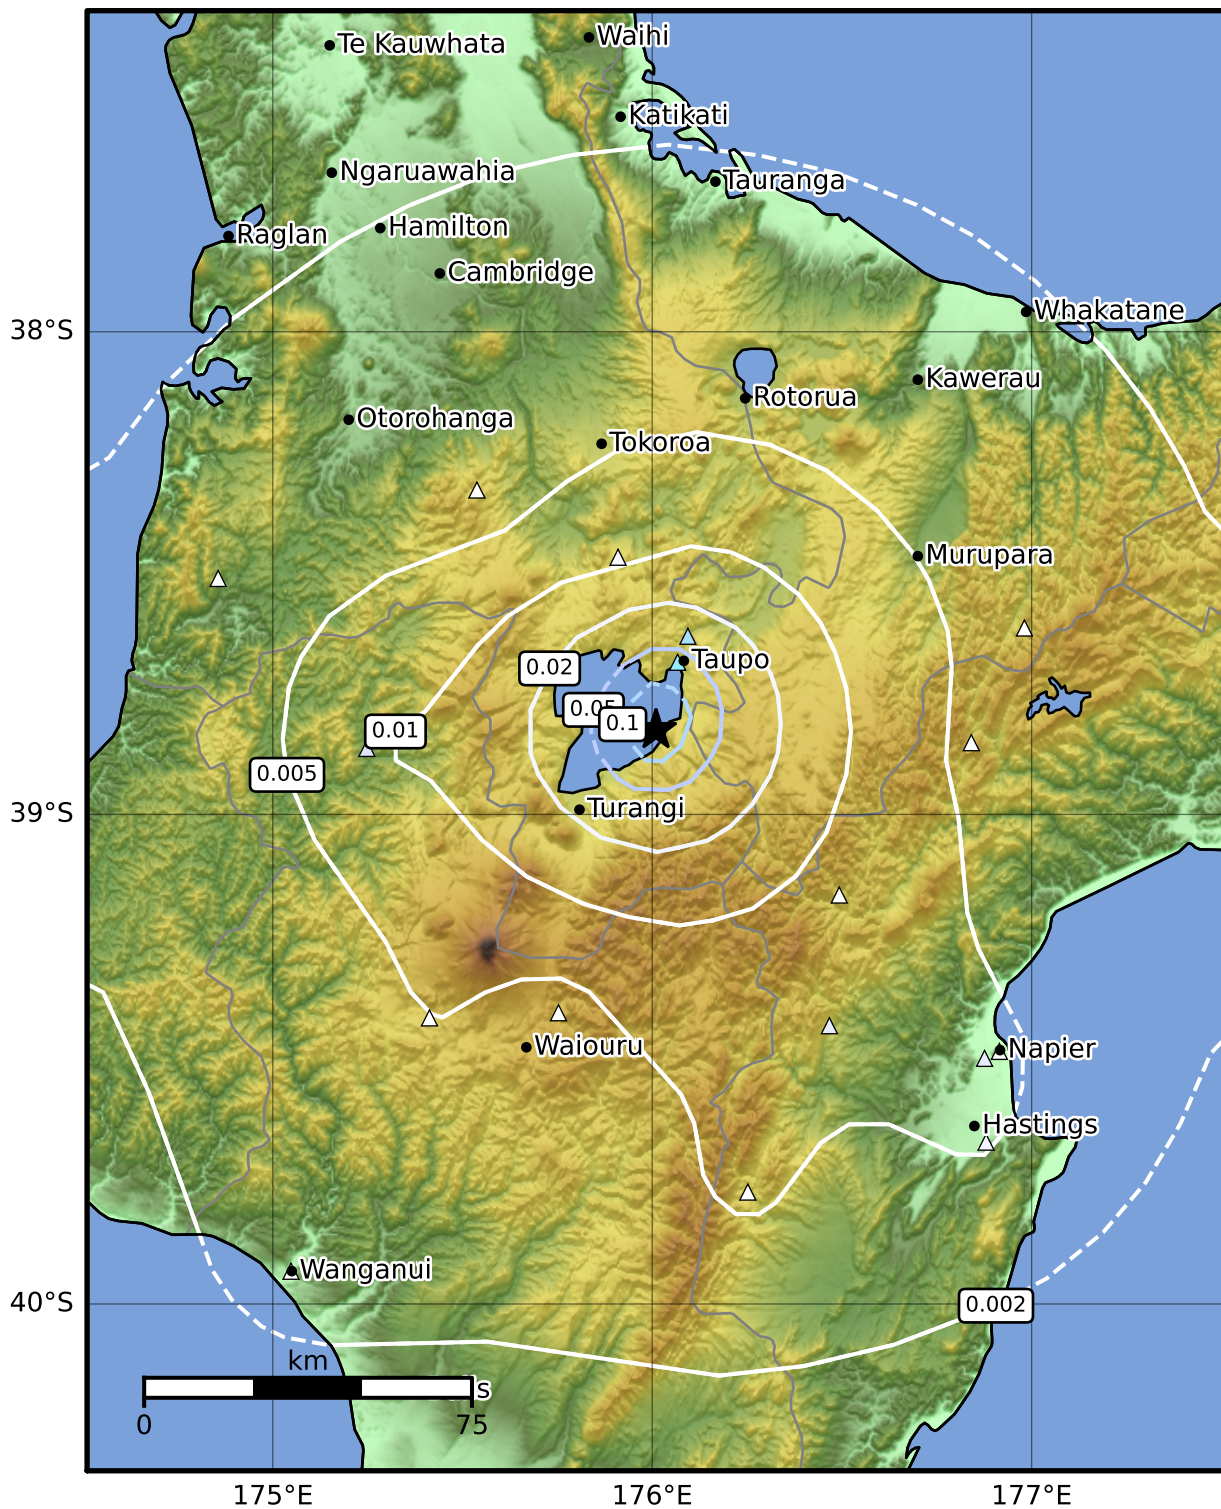

1.0 Second Peak Spectral Acceleration Map GNS Science

ShakeMap: Taupo

May 17, 2022 17:03:14 UTC M3.4 S38.83 E176.01 Depth: 5.0km ID:2022p369488

SA(1.0) (%g)	0.1	0.2	0.5	1	2	5	10	20	50	100	200
--------------	-----	-----	-----	---	---	---	----	----	----	-----	-----

Scale based on Moratalla et al.(2021) and Worden et al.(2012) Version 12: Processed 2022-06-03T03:12:32Z

△ Seismic Instrument ○ Reported Intensity ★ Epicenter