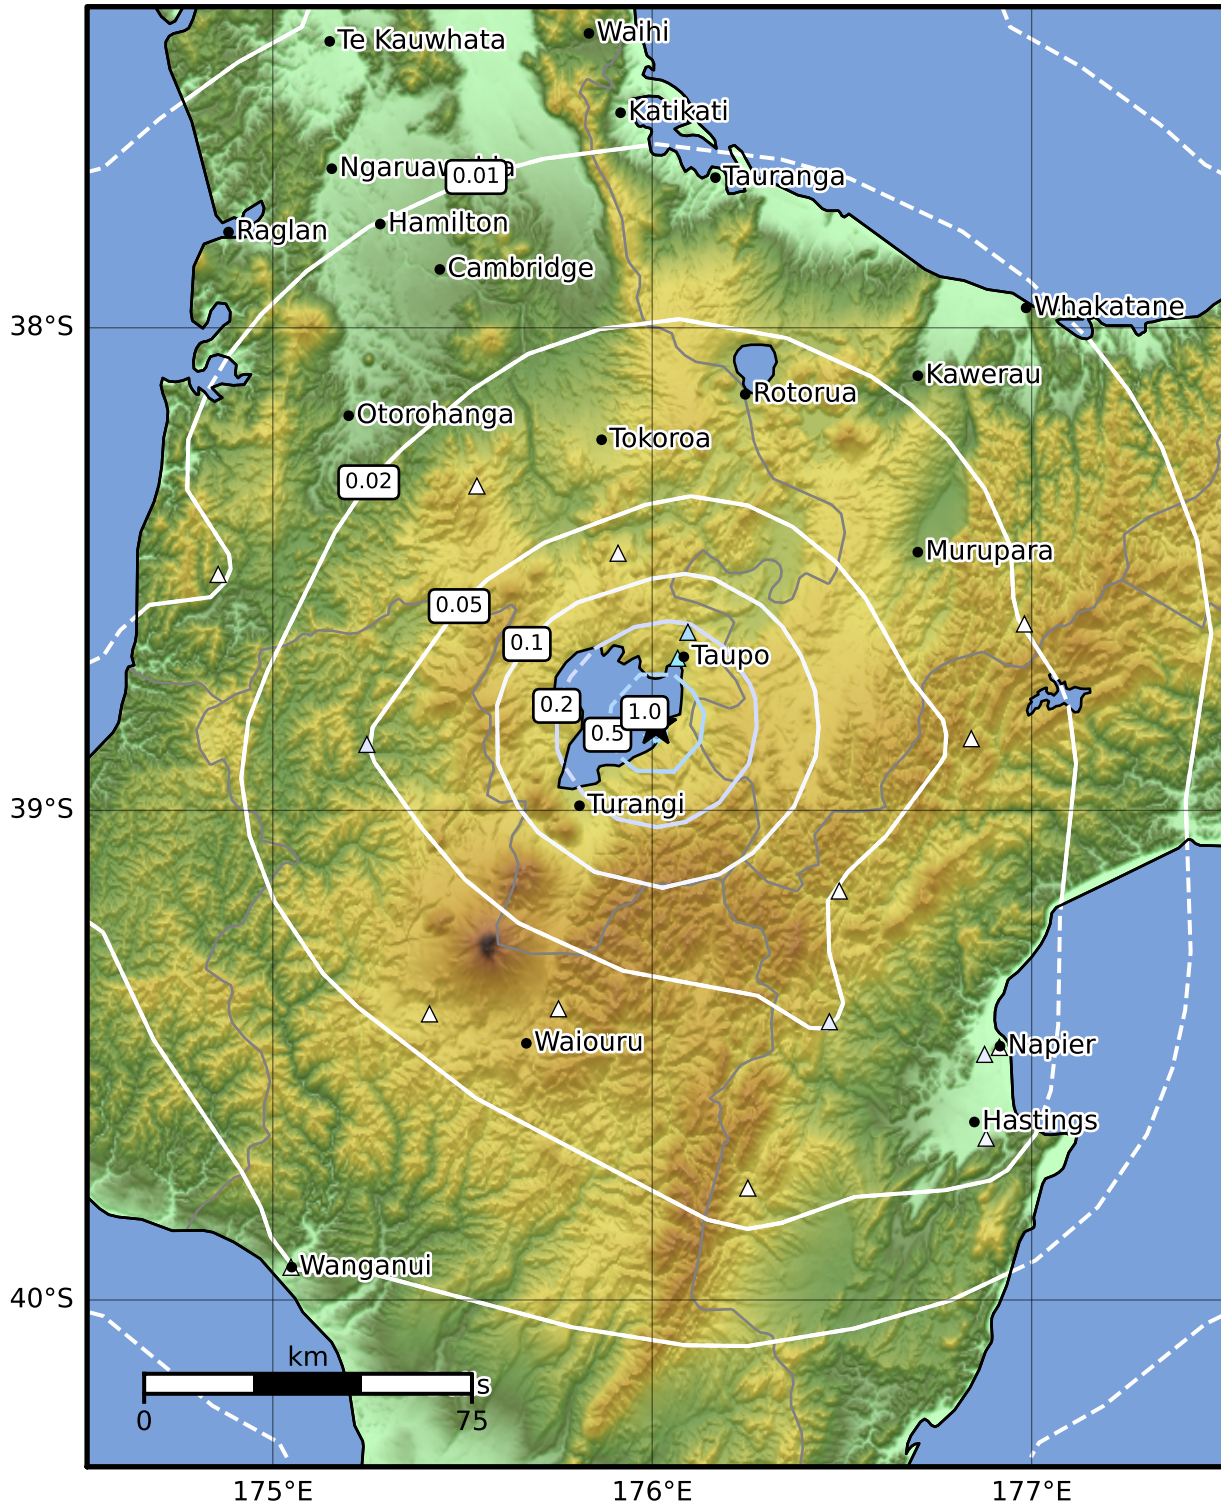

0.3 Second Peak Spectral Acceleration Map GNS Science

ShakeMap: Taupo

May 17, 2022 17:03:14 UTC M3.4 S38.83 E176.01 Depth: 5.0km ID:2022p369488

SA(0.3) (%g)	0.1	0.2	0.5	1	2	5	10	20	50	100	200
---------------------	------------	------------	------------	----------	----------	----------	-----------	-----------	-----------	------------	------------

Scale based on Moratalla et al.(2021) and Worden et al.(2012) Version 12: Processed 2022-06-03T03:12:32Z

△ Seismic Instrument ○ Reported Intensity ★ Epicenter