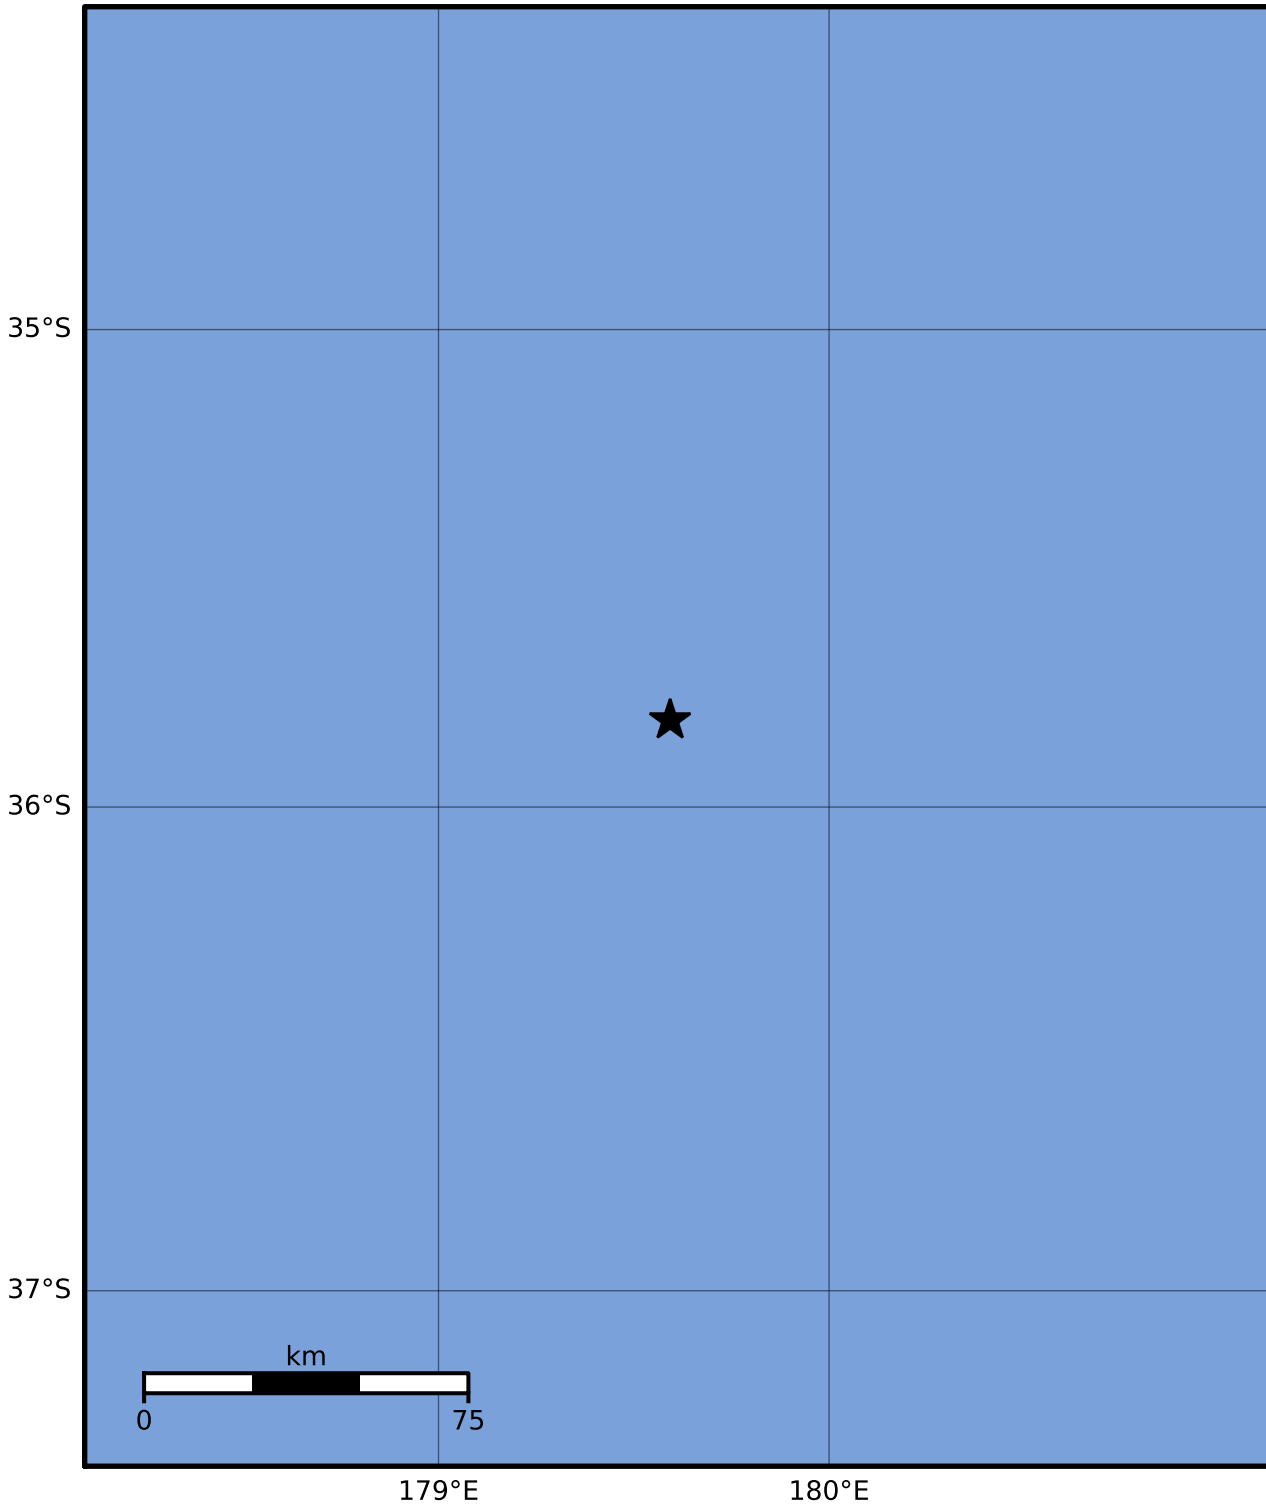

Macroseismic Intensity Map GNS Science

ShakeMap: Raukumara Plain

May 22, 2022 09:14:47 UTC M3.5 S35.82 E179.59 Depth: 33.0km ID:2022p382122

SHAKING	Not felt	Weak	Light	Moderate	Strong	Very strong	Severe	Violent	Extreme
DAMAGE	None	None	None	Very light	Light	Moderate	Moderate/heavy	Heavy	Very heavy
PGA(%g)	<0.0464	0.29	1.63	5.16	12.5	22.4	40.2	72.2	>129
PGV(cm/s)	<0.0215	0.125	1.04	4.31	14.5	26.4	48.3	88.4	>162
INTENSITY	I	II-III	IV	V	VI	VII	VIII	IX	X+

Scale based on Moratalla et al.(2021) and Worden et al.(2012) Version 10: Processed 2022-05-23T09:15:29Z

△ Seismic Instrument ○ Reported Intensity ★ Epicenter