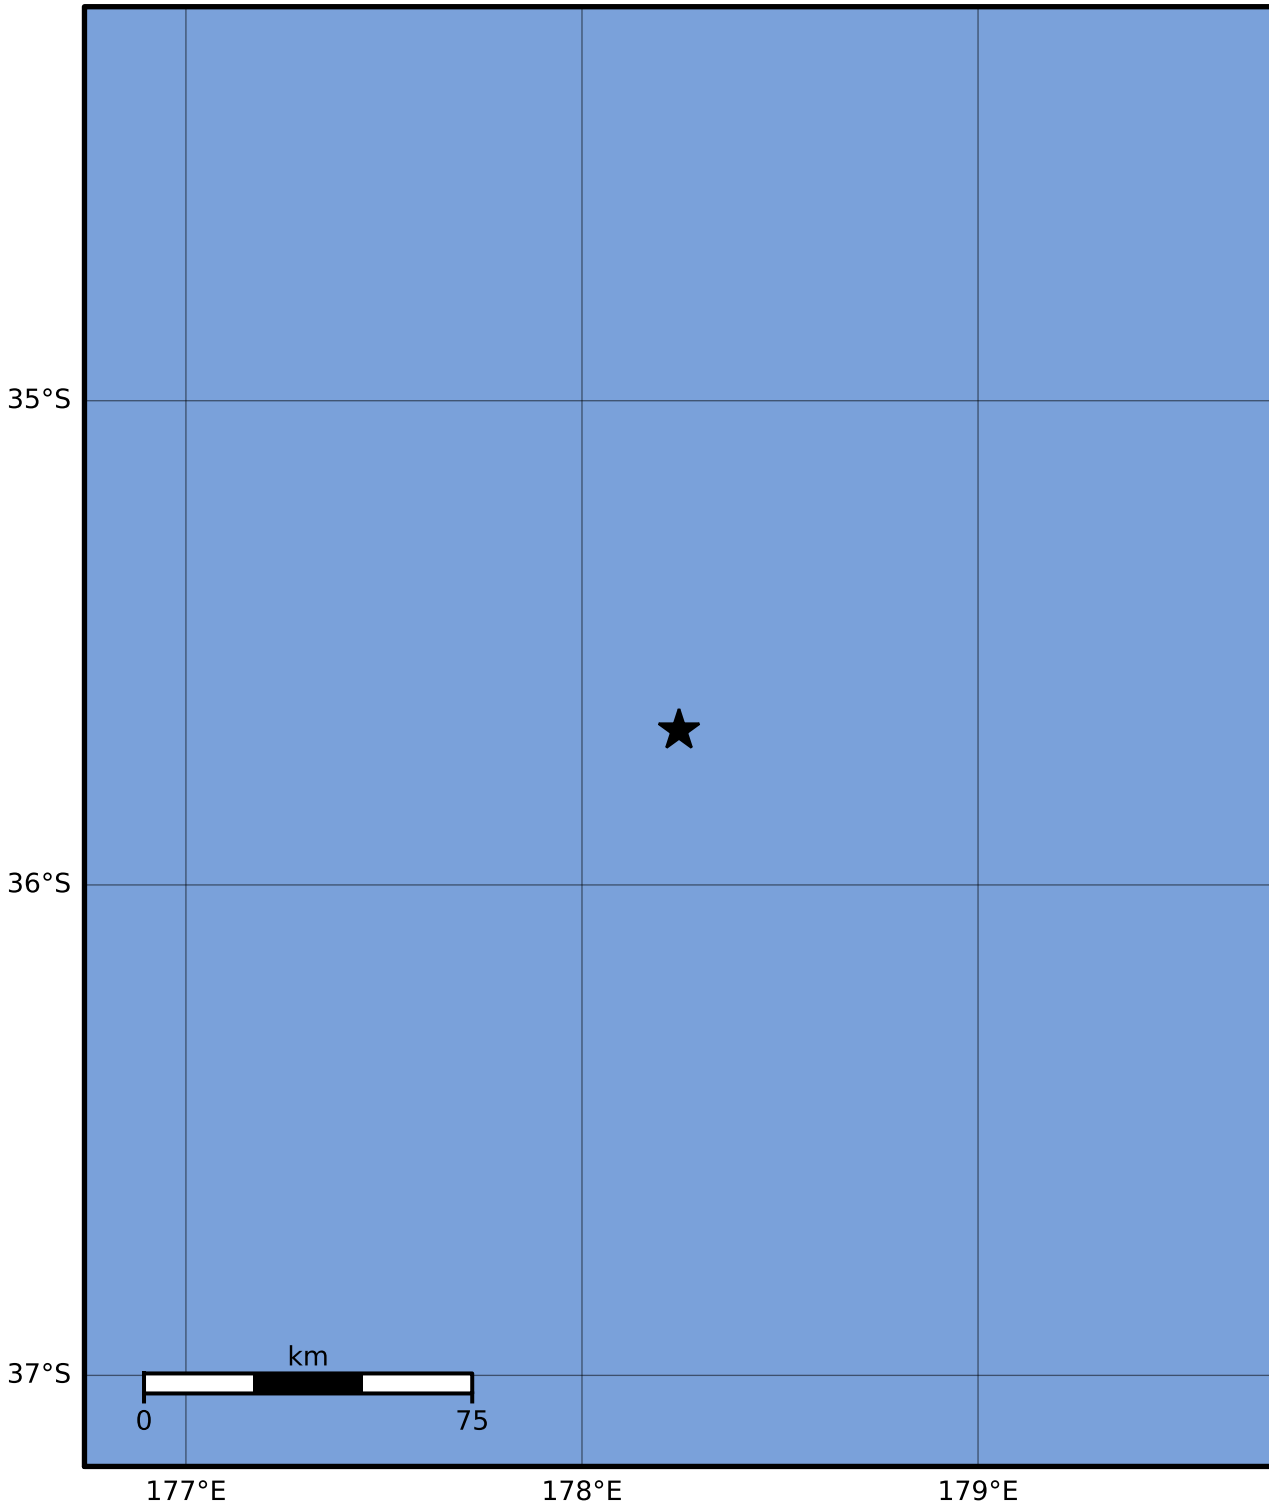

Macroseismic Intensity Map GNS Science

ShakeMap: Raukumara Plain

May 23, 2022 00:18:31 UTC M3.5 S35.68 E178.25 Depth: 182.7km ID:2022p383818

SHAKING	Not felt	Weak	Light	Moderate	Strong	Very strong	Severe	Violent	Extreme
DAMAGE	None	None	None	Very light	Light	Moderate	Moderate/heavy	Heavy	Very heavy
PGA(%g)	<0.0464	0.29	1.63	5.16	12.5	22.4	40.2	72.2	>129
PGV(cm/s)	<0.0215	0.125	1.04	4.31	14.5	26.4	48.3	88.4	>162
INTENSITY	I	II-III	IV	V	VI	VII	VIII	IX	X+

Scale based on Moratalla et al.(2021) and Worden et al.(2012) Version 1: Processed 2022-05-23T00:22:30Z

△ Seismic Instrument ○ Reported Intensity

★ Epicenter