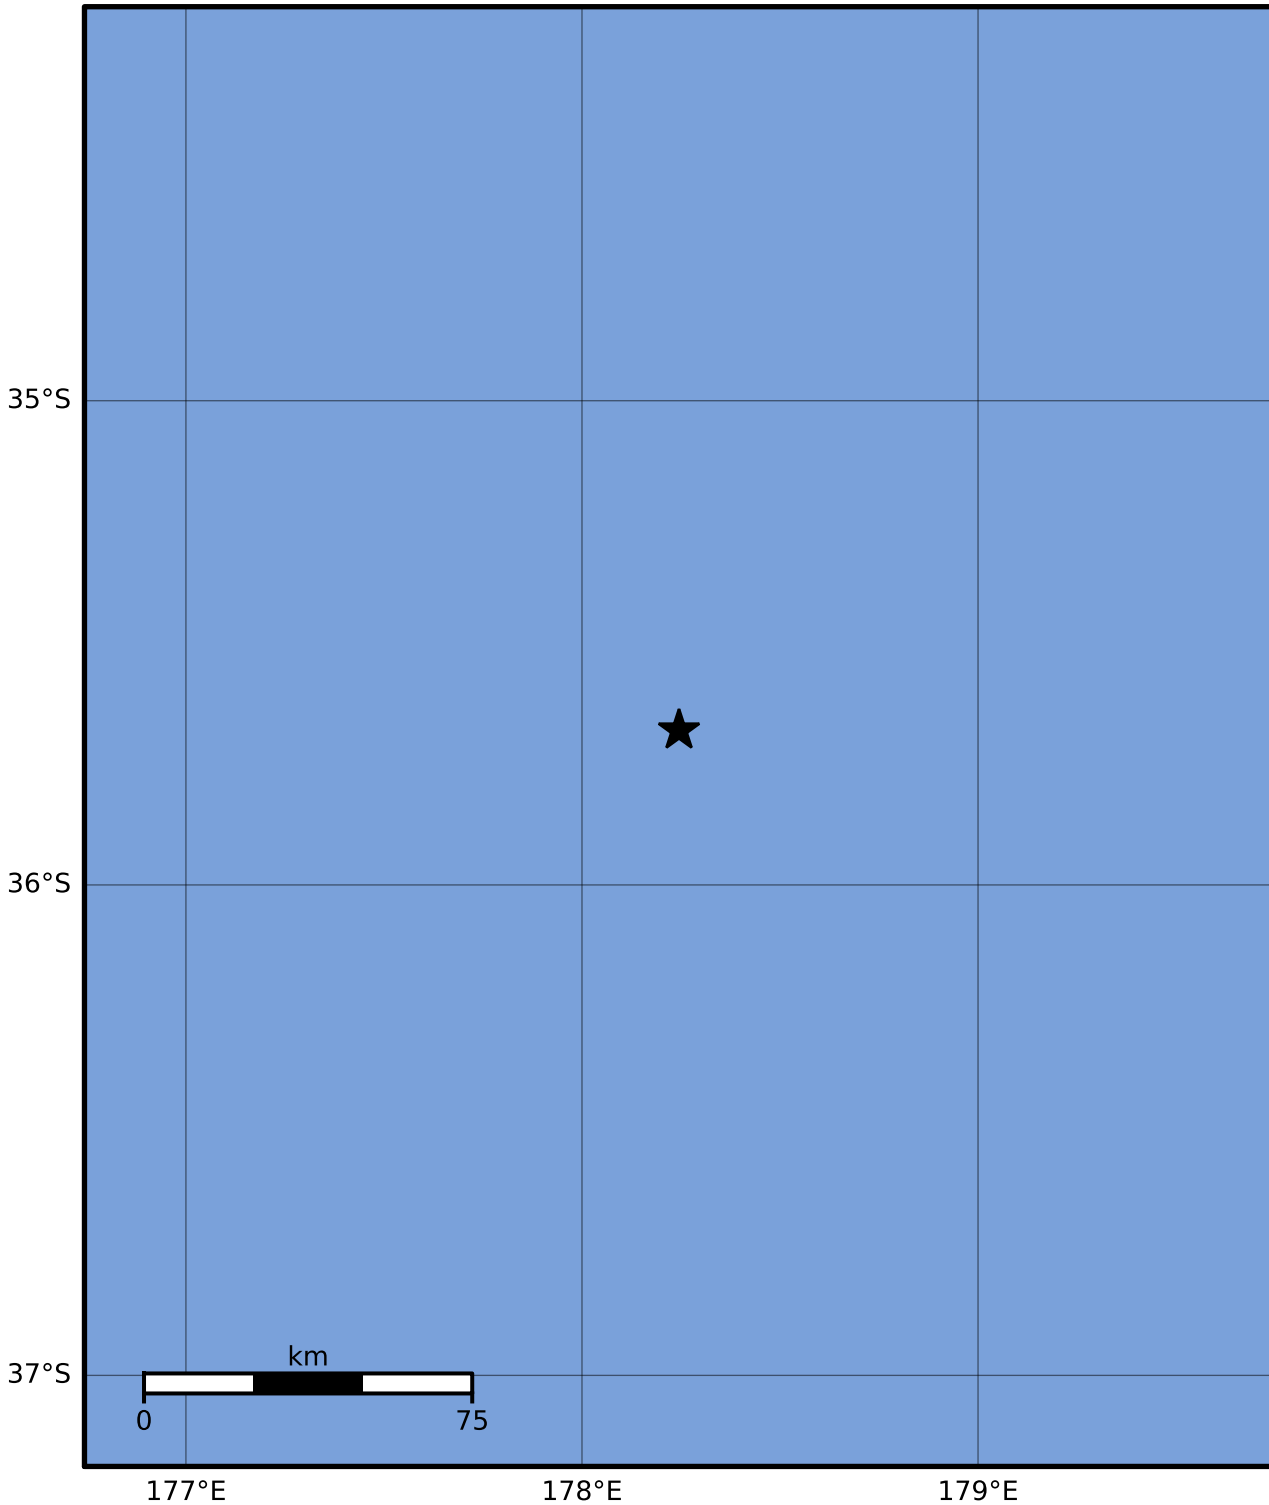

Macroseismic Intensity Map GNS Science

ShakeMap: Raukumara Plain

May 23, 2022 00:18:31 UTC M3.5 S35.68 E178.25 Depth: 182.7km ID:2022p383818

SHAKING	Not felt	Weak	Light	Moderate	Strong	Very strong	Severe	Violent	Extreme
DAMAGE	None	None	None	Very light	Light	Moderate	Moderate/heavy	Heavy	Very heavy
PGA(%g)	<0.0464	0.29	1.63	5.16	12.5	22.4	40.2	72.2	>129
PGV(cm/s)	<0.0215	0.125	1.04	4.31	14.5	26.4	48.3	88.4	>162
INTENSITY	I	II-III	IV	V	VI	VII	VIII	IX	X+

Scale based on Moratalla et al.(2021) and Worden et al.(2012) Version 2: Processed 2022-05-23T00:27:34Z

△ Seismic Instrument ○ Reported Intensity

★ Epicenter