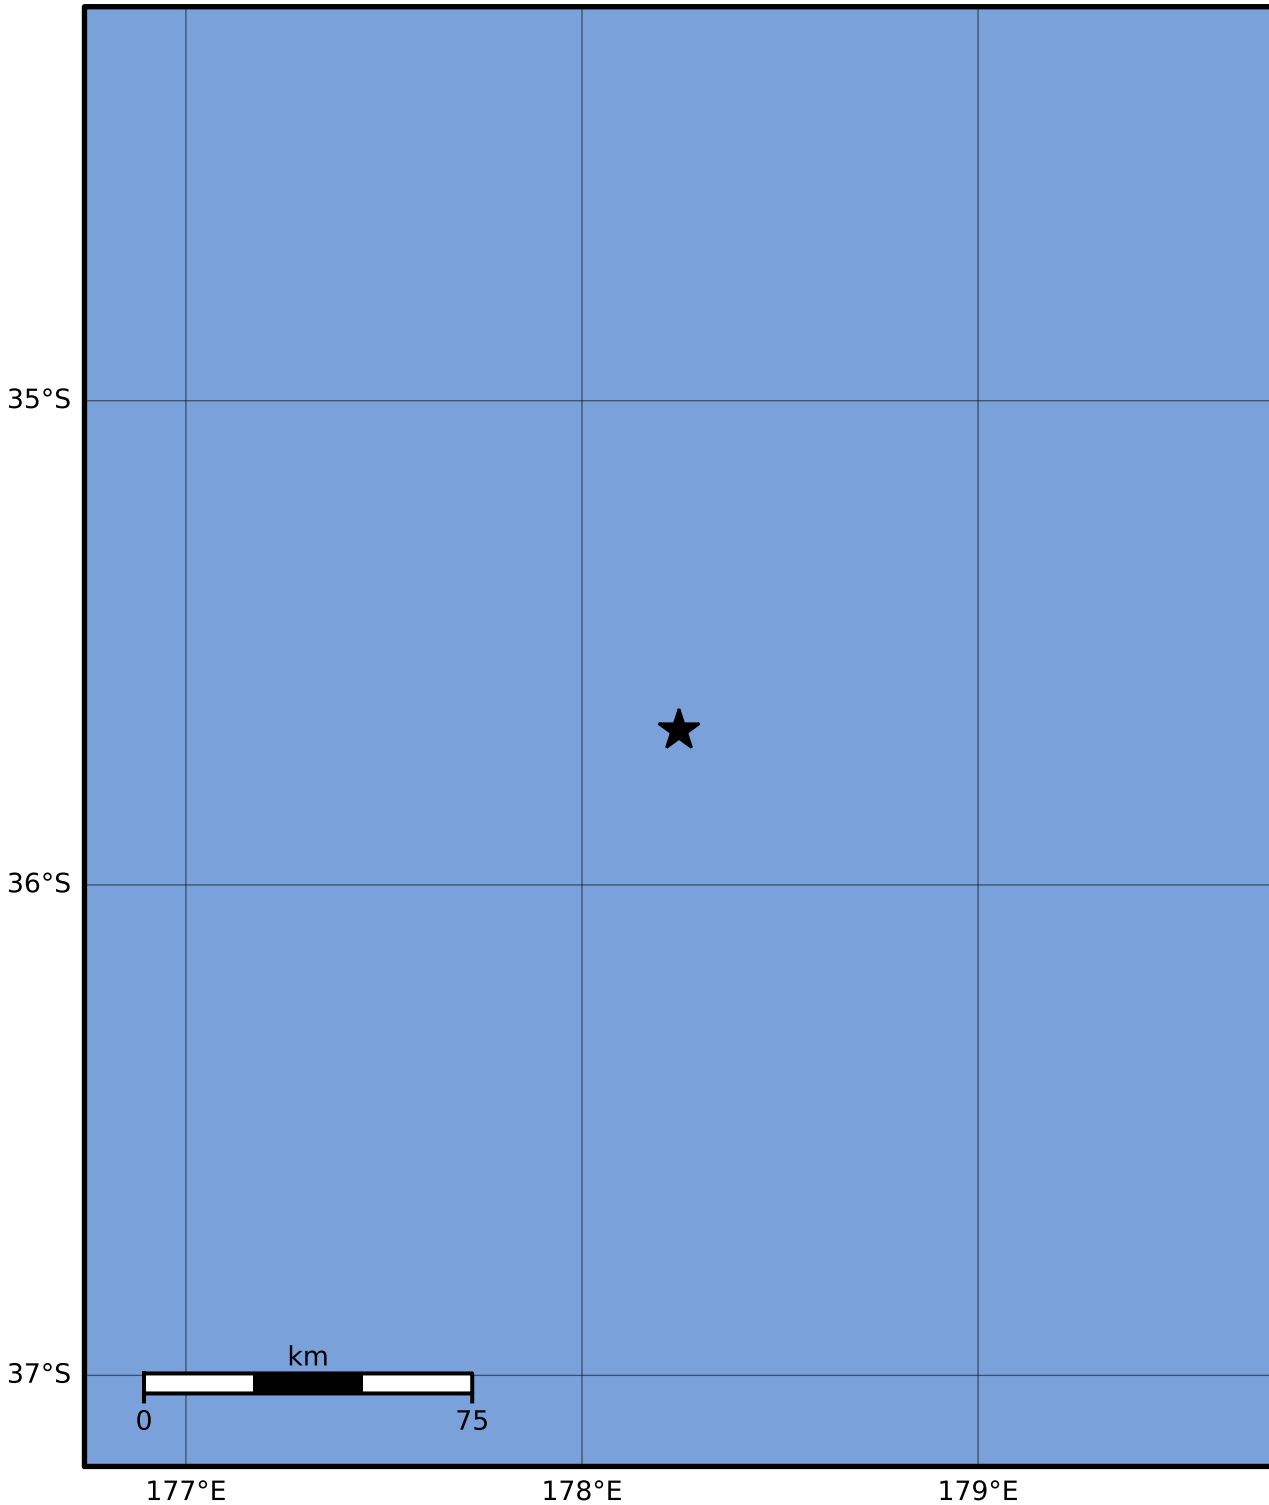

Macroseismic Intensity Map GNS Science

ShakeMap: Raukumara Plain

May 23, 2022 00:18:31 UTC M3.5 S35.68 E178.25 Depth: 182.7km ID:2022p383818

SHAKING	Not felt	Weak	Light	Moderate	Strong	Very strong	Severe	Violent	Extreme
DAMAGE	None	None	None	Very light	Light	Moderate	Moderate/heavy	Heavy	Very heavy
PGA(%g)	<0.0464	0.29	1.63	5.16	12.5	22.4	40.2	72.2	>129
PGV(cm/s)	<0.0215	0.125	1.04	4.31	14.5	26.4	48.3	88.4	>162
INTENSITY	I	II-III	IV	V	VI	VII	VIII	IX	X+

Scale based on Moratalla et al.(2021) and Worden et al.(2012) Version 5: Processed 2022-05-23T00:49:16Z

△ Seismic Instrument ○ Reported Intensity

★ Epicenter