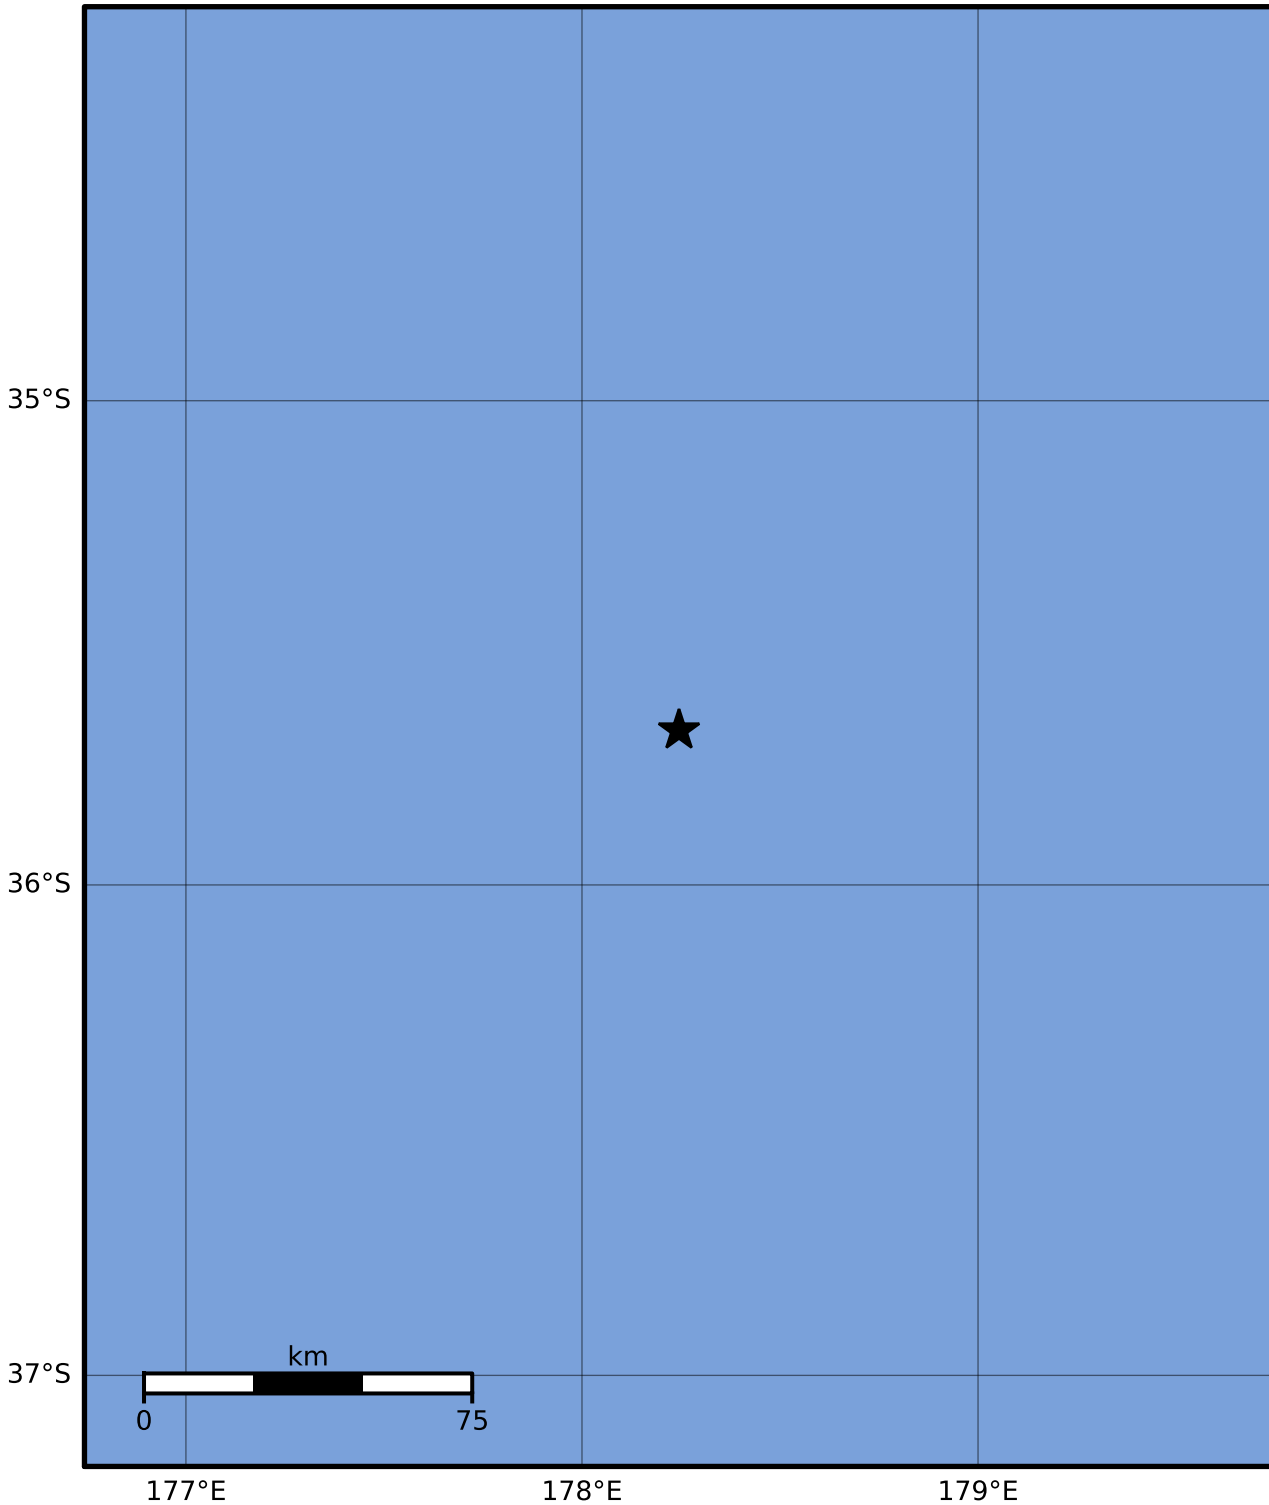

Macroseismic Intensity Map GNS Science

ShakeMap: Raukumara Plain

May 23, 2022 00:18:31 UTC M3.5 S35.68 E178.25 Depth: 182.7km ID:2022p383818

SHAKING	Not felt	Weak	Light	Moderate	Strong	Very strong	Severe	Violent	Extreme
DAMAGE	None	None	None	Very light	Light	Moderate	Moderate/heavy	Heavy	Very heavy
PGA(%g)	<0.0464	0.29	1.63	5.16	12.5	22.4	40.2	72.2	>129
PGV(cm/s)	<0.0215	0.125	1.04	4.31	14.5	26.4	48.3	88.4	>162
INTENSITY	I	II-III	IV	V	VI	VII	VIII	IX	X+

Scale based on Moratalla et al.(2021) and Worden et al.(2012) Version 7: Processed 2022-05-23T02:19:17Z

△ Seismic Instrument ○ Reported Intensity

★ Epicenter